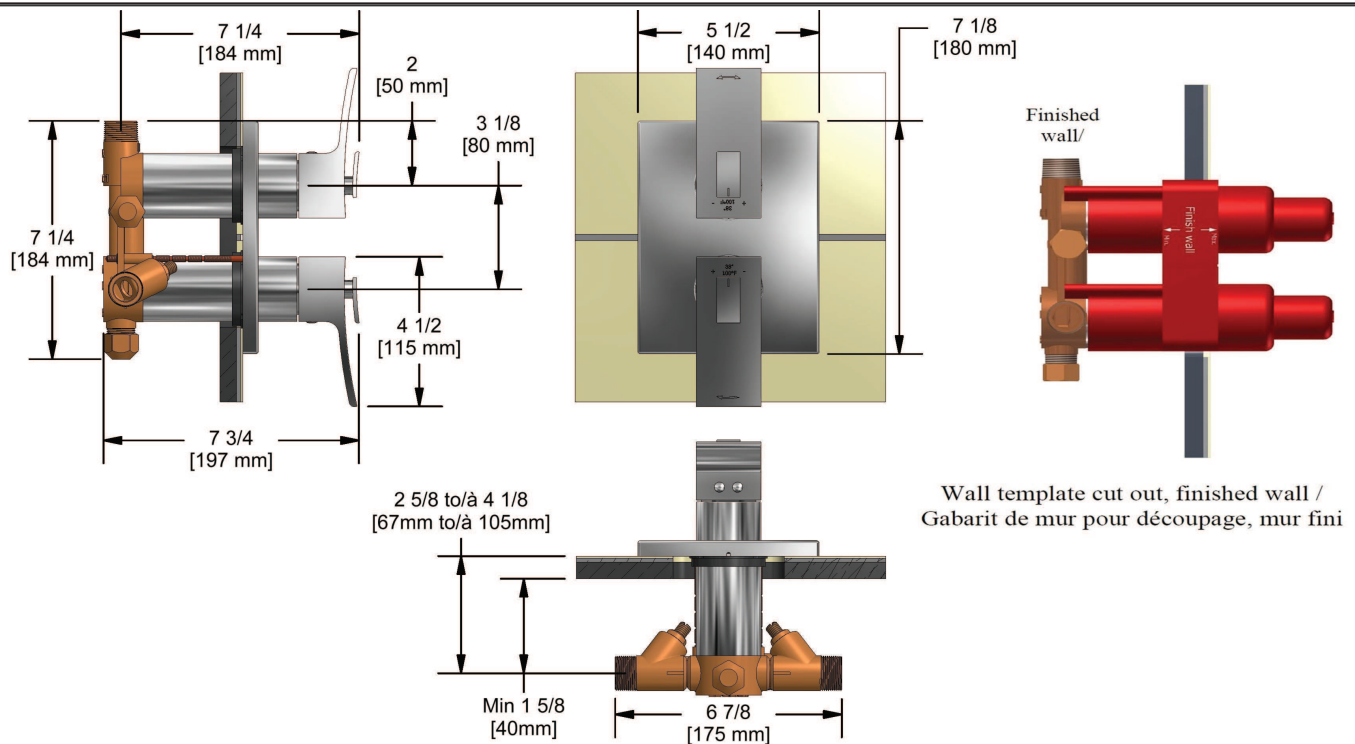

Double Type T/P 3/4" coaxial complete valve
ZOTQ83XX

Specifications

Descriptions

- 2 thermo/pressure balance coaxial cartridges with check valves
- 2 integrated volume controls
- 2 different temperatures
- 4 outlets: two 1/2" outlets male NPT and two 3/4" outlets male NPT or 1/2" female NPT
- 3/4" inlet male NPT
- Stop valves

Available colors

- C : Chrome
- BN : Brushed nickel (PVD)

Available flows

- 76 L/min, 20 gpm (US) 60psi

Cartridges

- 0943
- 0973

Certifications

- CSA B125.1
- ASME A112.18.1
- ASSE 1016
- CMR248 Approval