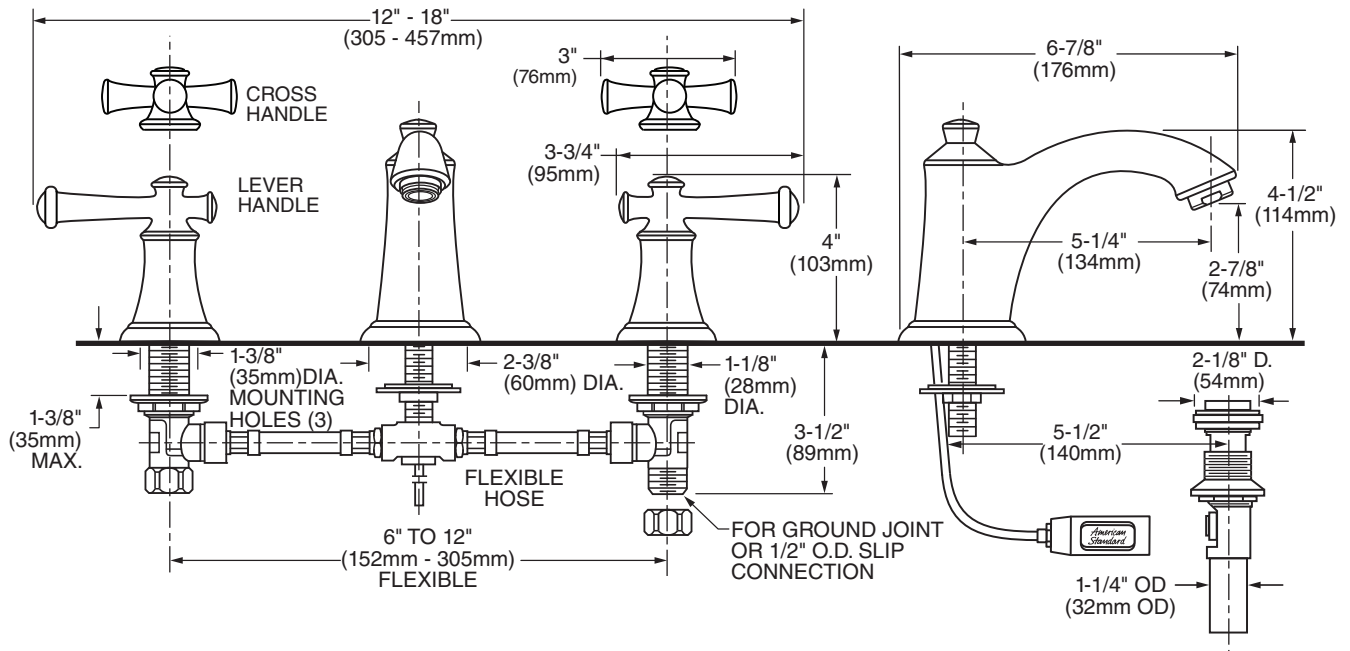

7415.801 Shown

MODEL NUMBER:

- 7415.801 Portsmouth Widespread**
 Metal Speed Connect® Pop-up drain.
 Metal Lever handles.

- 7415.821 Portsmouth Widespread**
 Metal Speed Connect Pop-up drain.
 Metal Cross handles.

GENERAL DESCRIPTION:

Cast brass valve bodies with flexible hose connections for 6" to 12" (152mm to 305mm) installations. 1/4 turn washerless ceramic disc valve cartridges. Choice of metal lever or metal cross handles. Cast brass spout. One-half inch male inlet shanks with brass coupling nuts. 20" (500mm) long flexible stainless steel drain cable is pre-assembled to spout. Metal Speed Connect® drain body with 1-1/4 inch (32mm) tail piece. 1.5 gpm/5.7L/min. maximum flow rate.

SUGGESTED SPECIFICATION:

Two handle widespread lavatory faucet shall feature cast brass valve bodies with flexible hose connections for 6" to 12" installations. Shall also feature 1/4 turn washerless ceramic disc valve cartridges. Shall also feature a metal drain body with stainless steel cable actuation. Fitting shall be American Standard Model # 7415.____.

CODES AND STANDARDS

These products meet or exceed the following codes and standards:

- ASME A112.18.1**
- CSA B 125.1**
- NSF 61/Section 9 and Annex G**

	Product Number	Description	Finish Options		
			Polished Chrome	Oil Rubbed Bronze	PVD Satin Nickel
			002	224	295
	7415.801	Portsmouth Widespread with Metal Speed Connect® Pop-up drain. Metal Lever handles. 			
	7415.821	Portsmouth Widespread with Metal Speed Connect Pop-up drain. Metal Cross handles.			