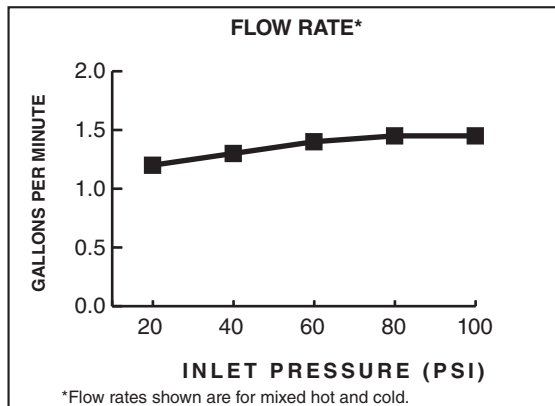

CODES AND STANDARDS

These products meet or exceed the following codes and standards:

- **ASME A112.18.1**
- **CSA B 125.1**
- **NSF 61/Section 9 and Annex G**

	Product Number	Description	Finish Options		
			Polished Chrome	Oil Rubbed Bronze	PVD Satin Nickel
			002	224	295
	7415.801	Portsmouth Widespread with Metal Speed Connect® Pop-up drain. Metal Lever handles.			
	7415.821	Portsmouth Widespread with Metal Speed Connect Pop-up drain. Metal Cross handles.			

Meets the American Disabilities Act Guidelines and **ANSI A117.1** Requirements for the physically challenged.