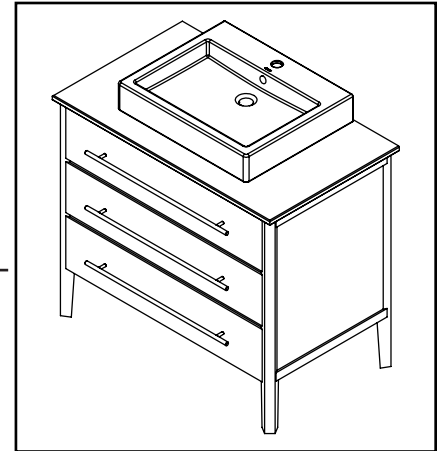

DECOLAV®

SPEC SHEET
5260-BLM

PRODUCT DESCRIPTION

5260-BLM 36" Vanity Set in Mahogany Finish with Black Limba Accents

- Solid Wood Frame
- Two Drawers
- Brushed Stainless Steel Hardware
- Includes Carmello Granite Top
- Includes DECOLAV® 1444 Series Lavatory with Overflow

PRODUCT MEASUREMENTS

- Width: 37"
- Depth: 22"
- Counter Top Height: 32.38"
- Lavatory Top Height: 36.38"

RECOMMENDED ACCESSORIES

- 9717-BLM Mirror
- 5261-BLM Wall Cabinet
- 9297 DECOLAV® Push Button Drain with Overflow
- 9100/9102 DECOLAV® Decorative Bottle Trap

SINGLE HOLE
FAUCET DECK

ROUGHING-IN DIMENSIONS

Note: Due to production and material variances, overall product dimensions may vary by 3/16" - 1/4"

DECOLAV®

SPEC SHEET
5260-EES

PRODUCT DESCRIPTION

5260-EES 36" Vanity Set in Espresso Finish with Maccassar Ebony Accents

- Solid Wood Frame
- Two Drawers
- Brushed Stainless Steel Hardware
- Includes Black Granite Top
- Includes DECOLAV® 1444 Series Lavatory with Overflow

PRODUCT MEASUREMENTS

- Width: 37"
- Depth: 22"
- Counter Top Height: 32.38"
- Lavatory Top Height: 36.38"