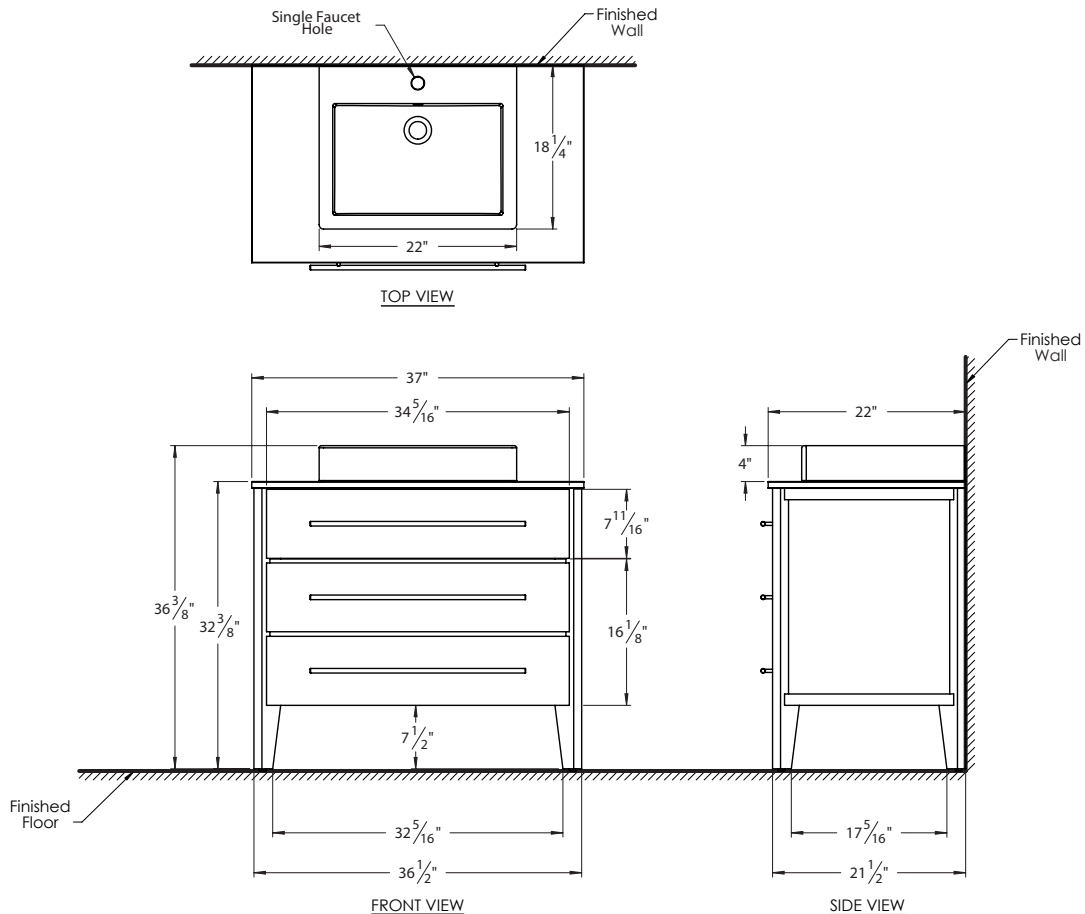

PRODUCT MEASUREMENTS

- Width: 37"
- Depth: 22"
- Counter Top Height: 32.38"
- Lavatory Top Height: 36.38"

RECOMMENDED ACCESSORIES

- 9717-BLM Mirror
- 5261-BLM Wall Cabinet
- 9297 DECOLAV® Push Button Drain with Overflow
- 9100/9102 DECOLAV® Decorative Bottle Trap

SINGLE HOLE
FAUCET DECK

ROUGHING-IN DIMENSIONS

Note: Due to production and material variances, overall product dimensions may vary by 3/16" - 1/4"

DECOLAV®

SPEC SHEET
5260-EES

PRODUCT DESCRIPTION

5260-EES 36" Vanity Set in Espresso Finish with Maccassar Ebony Accents

- Solid Wood Frame
- Two Drawers
- Brushed Stainless Steel Hardware
- Includes Black Granite Top
- Includes DECOLAV® 1444 Series Lavatory with Overflow

PRODUCT MEASUREMENTS

- Width: 37"
- Depth: 22"
- Counter Top Height: 32.38"
- Lavatory Top Height: 36.38"

Note: Due to production and material variances, overall product dimensions may vary by 3/16" - 1/4"