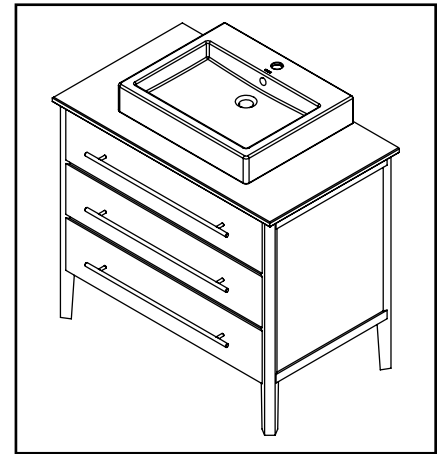

DECOLAV®

SPEC SHEET
5260-BLM

PRODUCT DESCRIPTION

5260-BLM 36" Vanity Set in Mahogany Finish with Black Limba Accents

- Solid Wood Frame
- Two Drawers
- Brushed Stainless Steel Hardware
- Includes Carmello Granite Top
- Includes DECOLAV® 1444 Series Lavatory with Overflow

PRODUCT MEASUREMENTS

- Width: 37"
- Depth: 22"
- Counter Top Height: 32.38"
- Lavatory Top Height: 36.38"

RECOMMENDED ACCESSORIES

- 9717-BLM Mirror
- 5261-BLM Wall Cabinet
- 9297 DECOLAV® Push Button Drain with Overflow
- 9100/9102 DECOLAV® Decorative Bottle Trap

SINGLE HOLE
FAUCET DECK

ROUGHING-IN DIMENSIONS

Note: Due to production and material variances, overall product dimensions may vary by 3/16" - 1/4"

DECOLAV®

SPEC SHEET
5260-EES

PRODUCT DESCRIPTION

5260-EES 36" Vanity Set in Espresso Finish with Maccassar Ebony Accents

- Solid Wood Frame
- Two Drawers
- Brushed Stainless Steel Hardware
- Includes Black Granite Top
- Includes DECOLAV® 1444 Series Lavatory with Overflow

PRODUCT MEASUREMENTS

- Width: 37"
- Depth: 22"
- Counter Top Height: 32.38"
- Lavatory Top Height: 36.38"