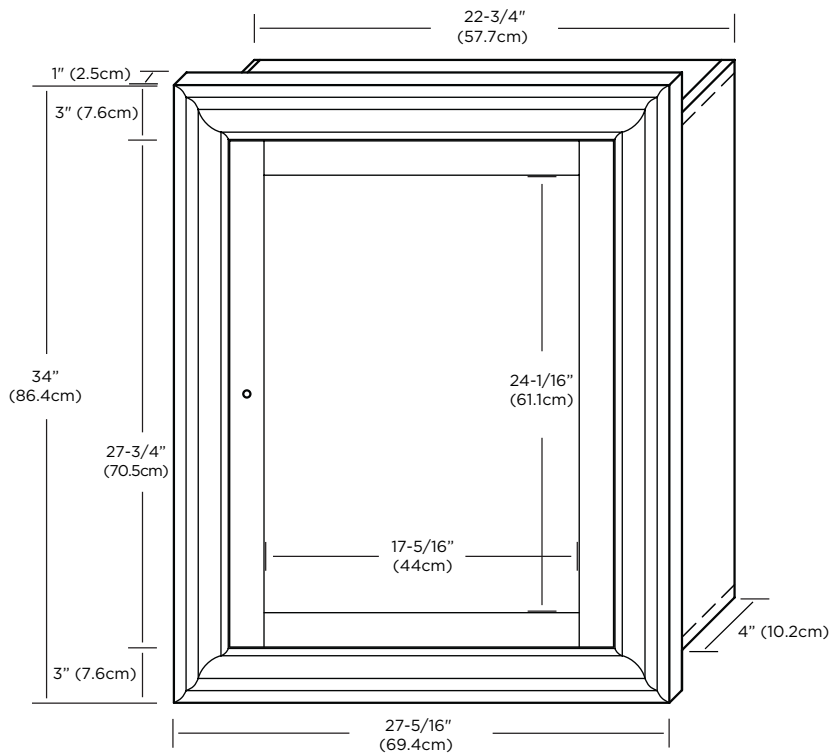

BLACK B01

COLONIAL CHERRY F11

Recommended rough wall opening:

WIDTH 23-5/16" (59.2cm)

HEIGHT 30-3/16" (76.7cm)

FRONT VIEW

SIDE VIEW