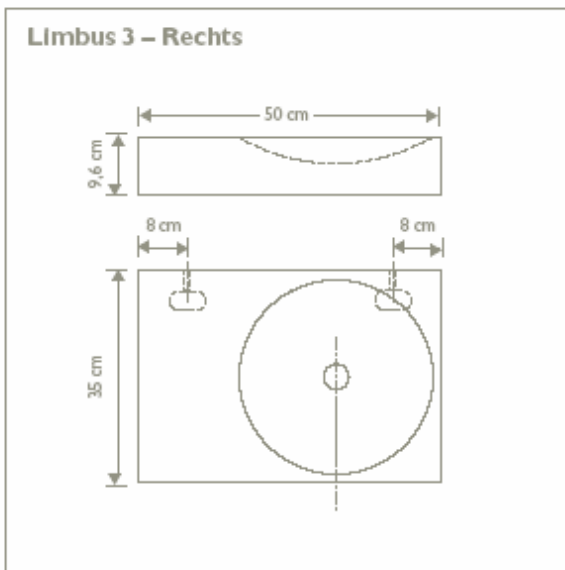

Product Specs Sheets

Available in birch/ wenge & Birch/ oak wood combinations. Left or right

COLLECTION
Limbos

Model |
Limbos 3

Dimensions
shown metric

WS BATH COLLECTIONS
1051 Lea Drive - Collegeville, PA 19426
Tel. 610 831 0214 - Fax 610 831 0215
www.wsbathcollections.com
info@wsbathcollections.com