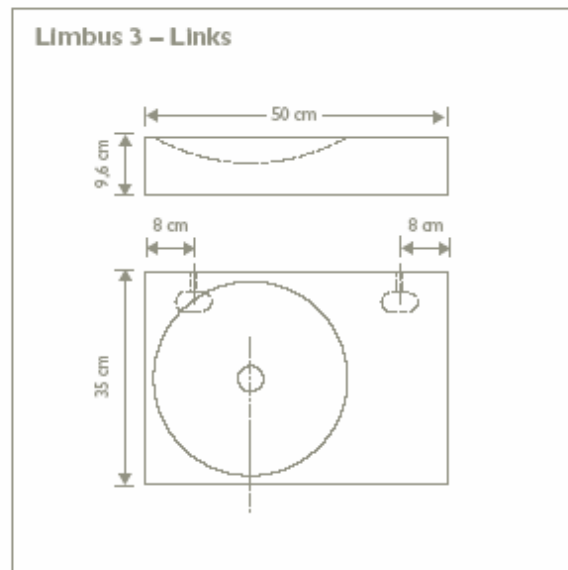

Product Specs Sheets

Available in birch/ wenge & Birch/ oak wood combinations. Left or right

COLLECTION
Limbos

Model |
Limbos 3

Dimensions
shown metric

WS BATH COLLECTIONS
1051 Lea Drive - Collegeville, PA 19426
Tel. 610 831 0214 - Fax 610 831 0215
www.wsbathcollections.com
info@wsbathcollections.com