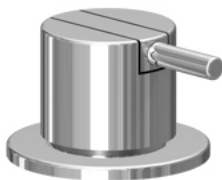

Date:

Client:

Project:

VOLA product: 590B

**590B**

One-handle mixer with ceramic disc technology for table mounting 500, with swivel spout 090B and water saving aerator.

Hole cut out size, mixer: 42 mm.

Hole cut out size, spout: 21 mm, max. 29 mm.

**Flow**

	Bar:	1,0	2,0	3,0	4,0	5,0
590B	(l/min)	8,1	9,0	9,0	9,0	9,0

**Available in colours**

- Color 02, Grey
- Color 04, Light blue
- Color 05, Orange
- Color 06, Light green
- Color 08, Yellow
- Color 09, Dark grey
- Color 12, Mocca
- Color 14, Bright red
- Color 15, Dark blue
- Color 16, Polished chrome
- Color 17, Gloss black
- Color 18, White
- Color 19, Natural brass
- Color 20, Brushed chrome
- Color 21, Carmine red
- Color 25, Pink
- Color 27, Matt black
- Color 40, Brushed stainless steel

Date:

Client:

Project:

VOLA product: 590B

**090B**  
Swivel spout.  
Hole cut out size: 21 mm, max. 29 mm.

**500**  
One-handle table-mounted mixer.