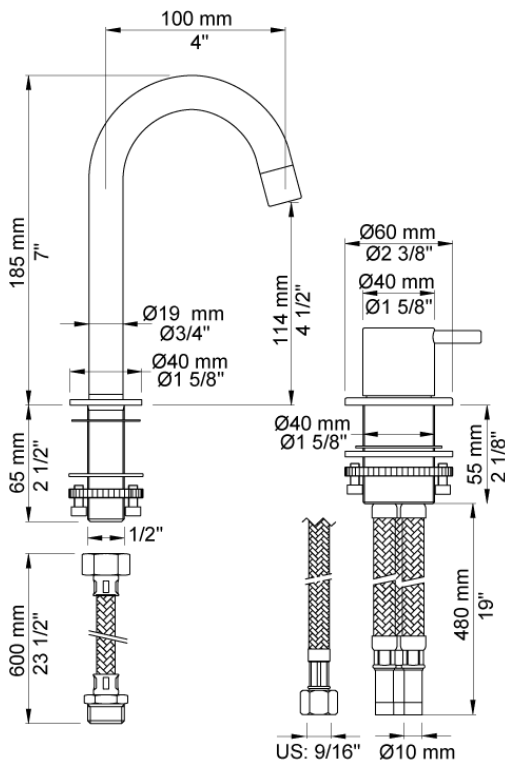

Date:

Client:

Project:

VOLA product: 590B

**590B**

One-handle mixer with ceramic disc technology for table mounting 500, with swivel spout 090B and water saving aerator.

Hole cut out size, mixer: 42 mm.

Hole cut out size, spout: 21 mm, max. 29 mm.

**Flow**

	Bar:	1,0	2,0	3,0	4,0	5,0
590B	(l/min)	8,1	9,0	9,0	9,0	9,0

**Available in colours**

- Color 02, Grey
- Color 04, Light blue
- Color 05, Orange
- Color 06, Light green
- Color 08, Yellow
- Color 09, Dark grey
- Color 12, Mocca
- Color 14, Bright red
- Color 15, Dark blue
- Color 16, Polished chrome
- Color 17, Gloss black
- Color 18, White
- Color 19, Natural brass
- Color 20, Brushed chrome
- Color 21, Carmine red
- Color 25, Pink
- Color 27, Matt black
- Color 40, Brushed stainless steel

Date:

Client:

Project:

VOLA product: 590B

**090B**  
Swivel spout.  
Hole cut out size: 21 mm, max. 29 mm.

**500**  
One-handle table-mounted mixer.