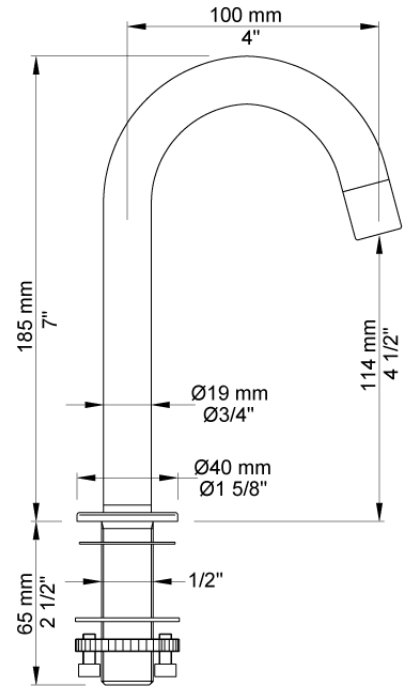

Date:

Client:

Project:

VOLA product: 590B

**590B**

One-handle mixer with ceramic disc technology for table mounting 500, with swivel spout 090B and water saving aerator.

Hole cut out size, mixer: 42 mm.

Hole cut out size, spout: 21 mm, max. 29 mm.

**Flow**

	Bar:	1,0	2,0	3,0	4,0	5,0
590B	(l/min)	8,1	9,0	9,0	9,0	9,0

**Available in colours**

- Color 02, Grey
- Color 04, Light blue
- Color 05, Orange
- Color 06, Light green
- Color 08, Yellow
- Color 09, Dark grey
- Color 12, Mocca
- Color 14, Bright red
- Color 15, Dark blue
- Color 16, Polished chrome
- Color 17, Gloss black
- Color 18, White
- Color 19, Natural brass
- Color 20, Brushed chrome
- Color 21, Carmine red
- Color 25, Pink
- Color 27, Matt black
- Color 40, Brushed stainless steel

Date:

Client:

Project:

VOLA product: 590B

**090B**  
Swivel spout.  
Hole cut out size: 21 mm, max. 29 mm.

**500**  
One-handle table-mounted mixer.