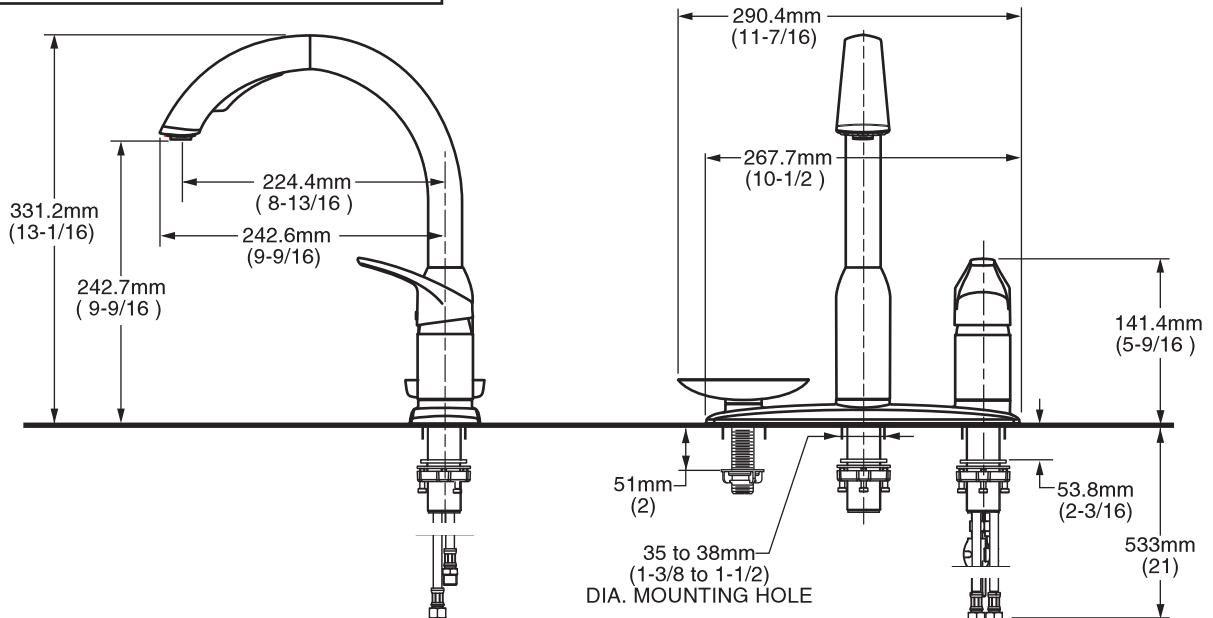

**MODEL NUMBER:**

- 4101.350 Kitchen Faucet with Pull-Out Spray
- 4101.351 Kitchen Faucet with Pull-Out Spray  
With deck plate and removable soap dish.

**GENERAL DESCRIPTION:**

Brass body with brass swivel spout. Pull-out spray spout with adjustable spray pattern and toggle button activation. Nylon reinforced hose is 1250mm - 48 inches long. Washerless 40mm ceramic disc valve cartridge. Braided flexible supply hoses with 3/8" compression connections. 2.2 gpm/8.3L/min. maximum flow rate.

**PRODUCT FEATURES:**

- Ceramic Disc Valve Cartridge:** Assures smooth, precise valve control and a lifetime of drip-free, maintenance-free performance.
- Brass Construction:** Highest quality materials for durability & long life.
- Memory Position Valving:** Allows user to turn valve on and off at preferred temperature setting without readjusting handle position each time.
- Low Lead:** Meets NSF Standard 61/Section 9 & Prop 65 lead requirements.
- Pull-out Spray:** With toggle button activation. Adjustable spray patterns - stream to spray.
- Integral Check Valves:** Prevents back flow.
- Choice of Finishes:** Available in Polished Chrome or Stainless Steel (PVD).

**SUGGESTED SPECIFICATION:**

Single control kitchen faucet shall feature a brass swivel spout, metal lever handle and a pull-out spray with toggle button activation. Shall also feature washerless ceramic disc valve cartridge, flexible supply hoses and two integral check valves. Fitting shall be American Standard Model # 4101.35\_\_\_\_.