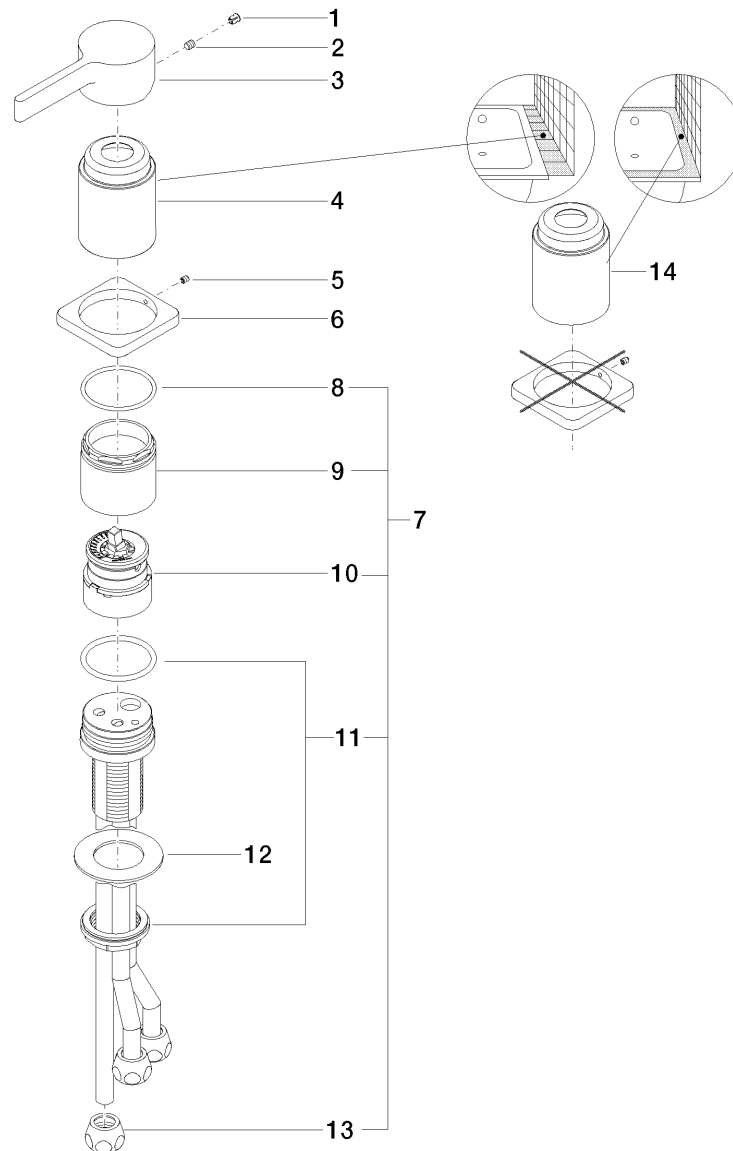

Product specifications

- Sleeve for cartridge screw
- 1x 1/2" copper pipe, 6 3/4"
- xSTREAM ceramic disc cartridge
- 3x compression connection 1/2" x 1/2"
- Flange 2 1/2 x 2 1/2"
- 1 3/8" hole diameter
- 2x 1/2" copper pipe (cold/hot), 3 7/8"

Surfaces

- | | |
|-----------------|-------------|
| • chrome | 29200710-00 |
| • chrome | 29200710-00 |
| • matt platinum | 29200710-06 |
| • matt platinum | 29200710-06 |

Exploded assembly drawing

Order quantity

No.	Article number	Name	Installation quantity
1	09312001790	plug	1
2	09311107990	pin	1
3	092071045ff	handle	1
4	091102111ff	cover	1
5	09311104490	pin	1
6	092771009ff	rosette	1
7	0415050509790	cartridge	1
8	09141004990	seal	1
9	09170103390	base	1
10	09150505090	cartridge	1
11	0423100410090	fixing set	1
12	09301106090	disc	1
13	0423300410090	threaded connector	3
14	091102112ff	cover	1