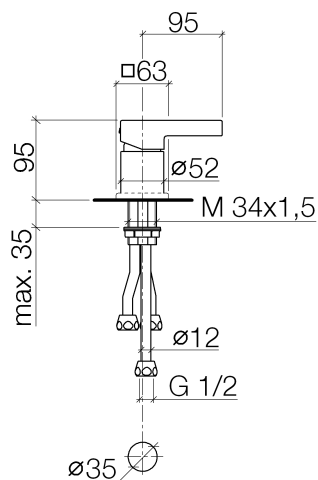

Product specifications

- Sleeve for cartridge screw
- 1x 1/2" copper pipe, 6 3/4"
- xSTREAM ceramic disc cartridge
- 3x compression connection 1/2" x 1/2"
- Flange 2 1/2 x 2 1/2"
- 1 3/8" hole diameter
- 2x 1/2" copper pipe (cold/hot), 3 7/8"

Surfaces

- | | |
|-----------------|-------------|
| • chrome | 29200710-00 |
| • chrome | 29200710-00 |
| • matt platinum | 29200710-06 |
| • matt platinum | 29200710-06 |

Exploded assembly drawing

Order quantity

No.	Article number	Name	Installation quantity
1	09312001790	plug	1
2	09311107990	pin	1
3	092071045ff	handle	1
4	091102111ff	cover	1
5	09311104490	pin	1
6	092771009ff	rosette	1
7	0415050509790	cartridge	1
8	09141004990	seal	1
9	09170103390	base	1
10	09150505090	cartridge	1
11	0423100410090	fixing set	1
12	09301106090	disc	1
13	0423300410090	threaded connector	3
14	091102112ff	cover	1