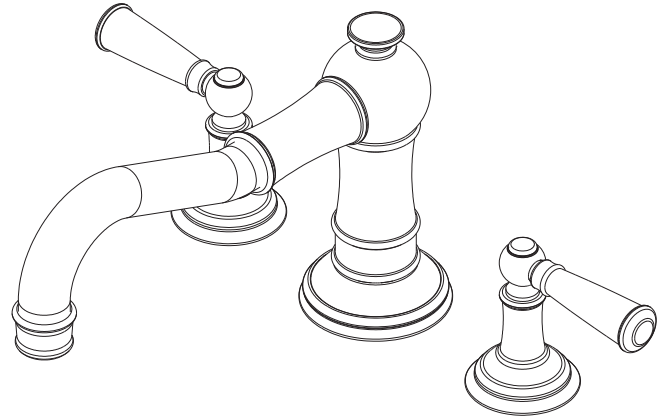

JACOBEEAN

Roman Tub Deck Trim

3-2476

Features

- Solid brass construction
- ADA compliant traditional lever handles
- 3-3/8" (8.6 cm) spout height at outlet
- 9" (22.9 cm) spout reach (c-c)
- Intended for use with Newport Brass rough valve kit (Required Accessory) which incorporates the following:
  - Brass valve bodies and quick-connect spout fitting
  - Quarter-turn washerless ceramic disc 3/4" valve cartridges

Codes / Standards Compliance

Meets or exceeds the following at date of manufacture:

- ASME A112.18.1/CSA B125.1
- IAPMO/cUPC
- IPC
- ADA
- ICC/ANSI A117.1
- All applicable US Federal and State material regulations
- EPA Watersense

Colors / Finishes

- 15: Polished Nickel
- 15S: Satin Nickel
- 26: Polished Chrome
- 10B: Oil Rubbed Bronze
- Other: Refer to the Newport Brass catalog for additional color/finish options.

Specified Model

Model	Description	Colors / Finishes
3-2476	Roman Tub Deck Trim	☐ 15 ☐ 15S ☐ 26 ☐ 10B ☐ Other

Required Accessory:

Trim, above, and Rough Valve Kit, below, must both be specified.

Application	Roman Tub			Roman Tub with Handshower					
	Hot Valve	Cold Valve	Spout Quick-Connect Fitting	Hot Valve	Cold Valve	Spout Quick-Connect Fitting	Poly-Braided Hose	Handshower Diverter	H/S Flange Hardware
Inlet/Outlet Size	3/4"	3/4"	3/4"	3/4"	3/4"	3/4"	1/2"	1/2" / 3/4"	-
Part Number	☐ 1-502			☐ 1-503					
Image									

Product Specification:

Add "Color / Finish" suffix to Tub Deck Trim model number, below.

The Roman Tub Deck Trim shall be made of solid brass construction. Roman Tub Deck Trim shall incorporate ADA compliant traditional lever handles. Product shall incorporate a 3-3/8" (8.6 cm) spout height at outlet and a 9" (22.9 cm) spout reach (c-c). Rough valve kit shall incorporate brass valve bodies with quarter-turn washerless ceramic disc 3/4" valve cartridges and a quick-connect spout fitting. Roman Tub Deck Trim shall be Newport Brass Model 3-2476/_____ and Newport Brass rough valve kit shall be 1-502.