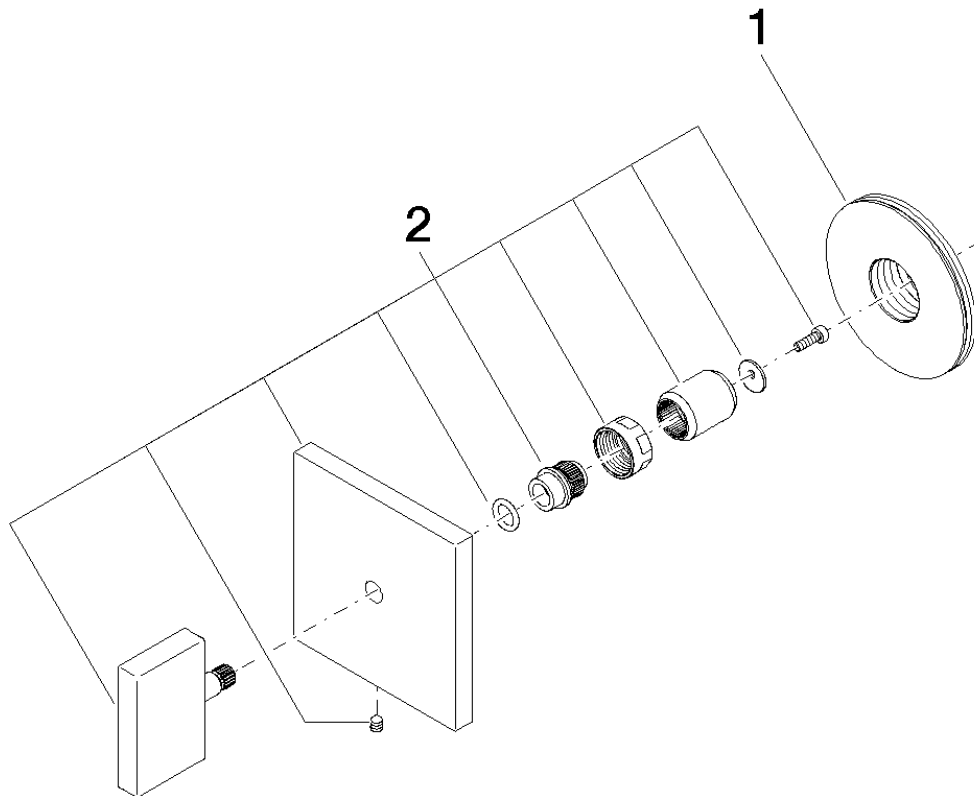

Exploded assembly drawing

Article number: 36104782

Order quantity

No.	Article number	Name	Installation quantity
1	09210210990	cover	1
2	90207800203ff	handle	1