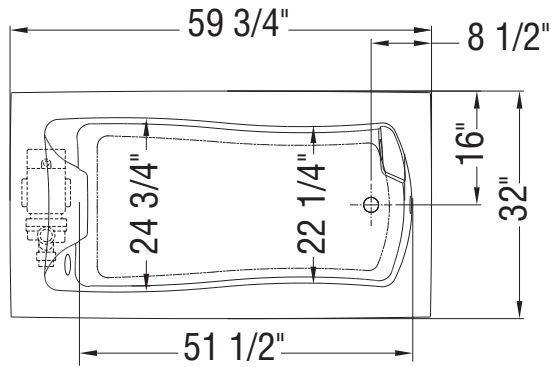

WHIRLPOOL SYSTEM

AIR SYSTEM

(○): Indicates whirlpool jets positioning

(●): Indicates airjets positioning

Bathtub base includes anti-vibration Neutra-Phone leg supports (not shown).

All dimensions are approximate. Structure measurements must be verified against the unit to ensure proper fit.