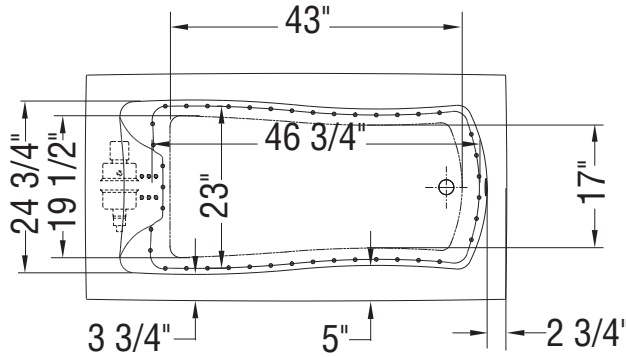

WHIRLPOOL SYSTEM

AIR SYSTEM

(○): Indicates whirlpool jets positioning

(●): Indicates airjets positioning

Bathtub base includes anti-vibration Neutra-Phone leg supports (not shown).

All dimensions are approximate. Structure measurements must be verified against the unit to ensure proper fit.