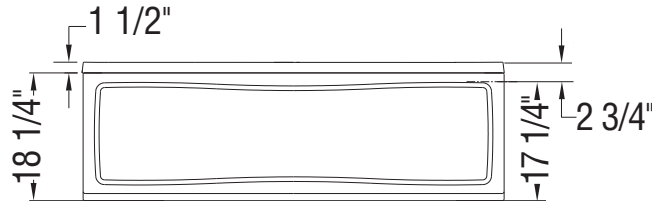

WHIRLPOOL SYSTEM

AIR SYSTEM

(○): Indicates whirlpool jets positioning

(●): Indicates airjets positioning

Bathtub base includes anti-vibration Neutra-Phone leg supports (not shown).

All dimensions are approximate. Structure measurements must be verified against the unit to ensure proper fit.