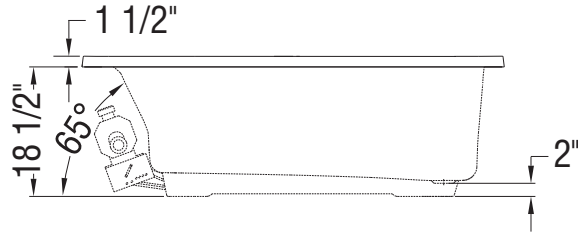

WHIRLPOOL SYSTEM

AIR SYSTEM

(○): Indicates whirlpool jets positioning

(●): Indicates airjets positioning

Bathtub base includes anti-vibration Neutra-Phone leg supports (not shown).

All dimensions are approximate. Structure measurements must be verified against the unit to ensure proper fit.