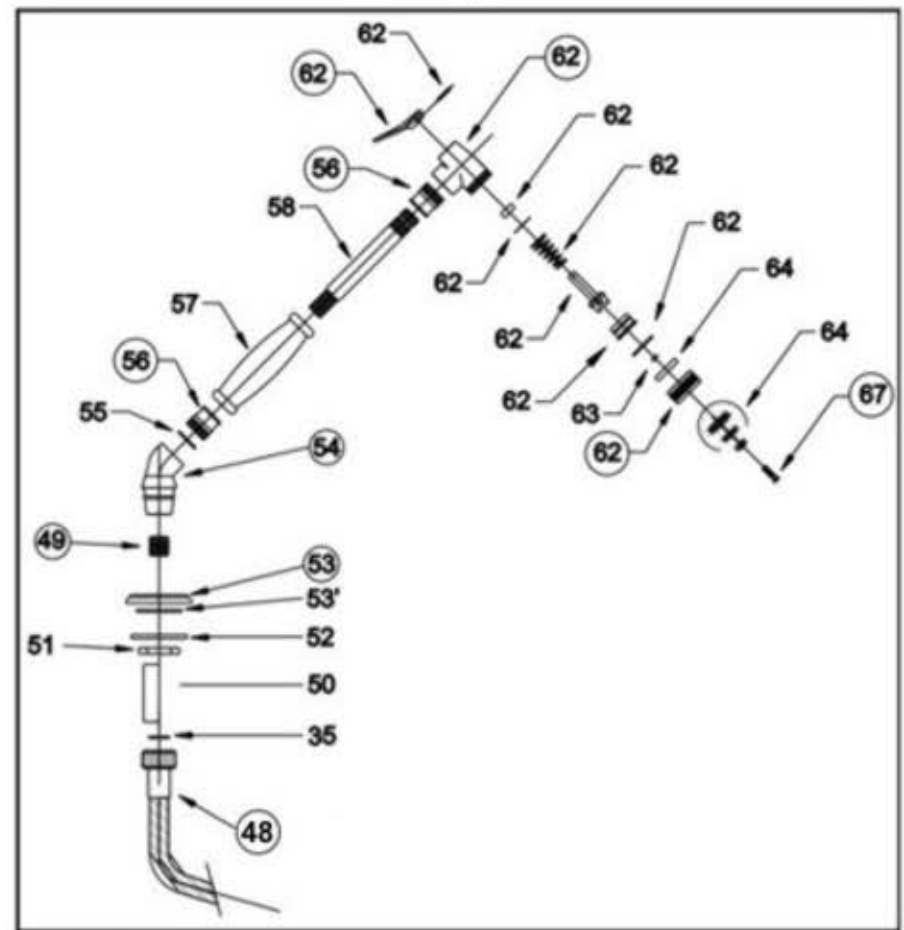

3327 - 'Royale' Kitchen Mixer with Hand Spray

92

○ = Finished Pieces