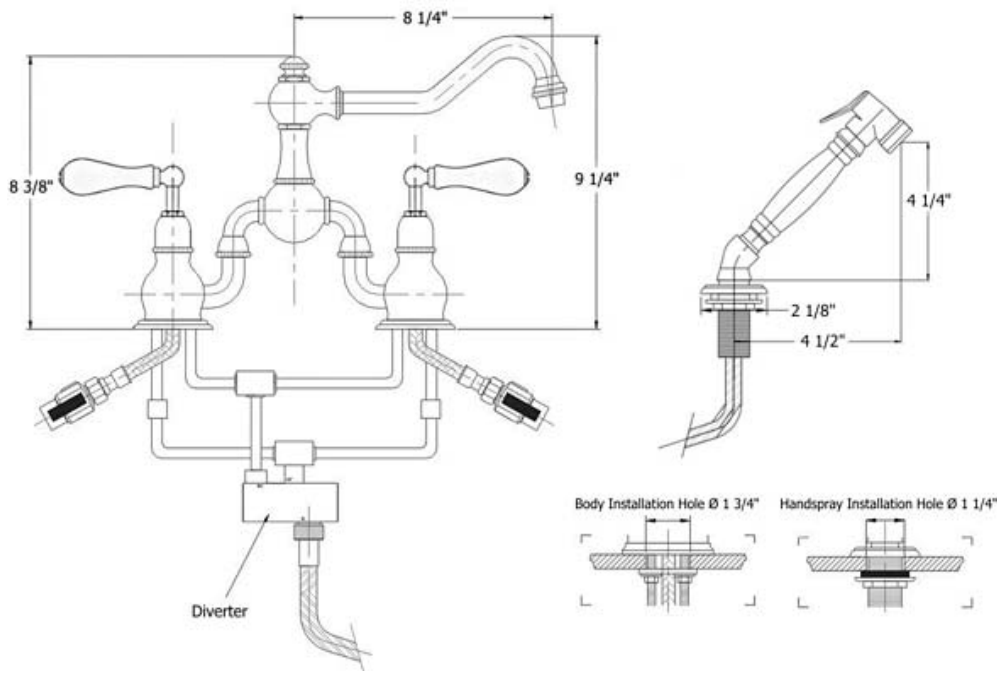

# 3327 - 'Royale' Two Hole Kitchen Mixer with Hand Spray

Part	Description
24	Flexible Supply Line Hoses
25	3/8" Braided Supply Line Hoses
26	1/2" Washer
27	Threaded Handspray Supply Line
28	Rubber O-Ring
29	Brass Horseshoe & Washer
30	Brass Mounting Nut
31	Connector
32	M-F 90 Degree Elbow
33	1/2" Washer
34	T-Copper Supply Line Assembly
35	3/8" Washer
36	3/8" T-Connector
37	Sleeve Reducer 1/2" - 3/8"
38	Internal Diverter Kit
46	Back Flow Preventer
48	Flexible Nylon Handspray Hose
49	All Thread
50	Threaded Handspray Mounting Stem
51	Brass Mounting Nut
52	Metal Ring & Rubber Washer
53	Flat Rubber Washer
53	Handspray Escutcheon
54	Handspray Elbow
55	Rubber O-Ring
56	Handspray Couplers
57	Finished Wood Or White Ceramic Handspray Handle
58	Threaded Stem For Handspray
62	Handspray Head Assembly
63	Aerator Nut For Handspray
64	4 Piece Grill Kit For Handspray
67	Aerator Screw For Handspray
85	1/4 Turn Hot Ceramic Cartridge
86	1/4 Turn Cold Ceramic Cartridge
91	Diverter Block Assembly
92	Hand spray Assembly

## Technical Information

- Faucet Valves Require 1 3/4" Hole Drilling
- Hand Spray Requires 1 1/4" Hole Drilling
- 3/8" Braided Female Supply Line Hoses
- Flow Rate Is 2.2 GPM
- 8" C.T.C.
- Swiveling Spout
- 1/4 Turn Ceramic Cartridges
- For Complete Handspray, Hose & Escutcheon Mount, Order Part #450763XX Or 450720XX
- Available Finishes Are Polished Chrome(48), Solibrass(49), Polished Brass(55), Polished Nickel(56), Brushed Nickel(57), Satin Nickel(60) and Weathered Brass(70)
- Please See Cleaning Instructions On Herbeau Website:  
<http://www.herbeau.com/downloads/CleaningAll.pdf> for Finish Care And Maintenance