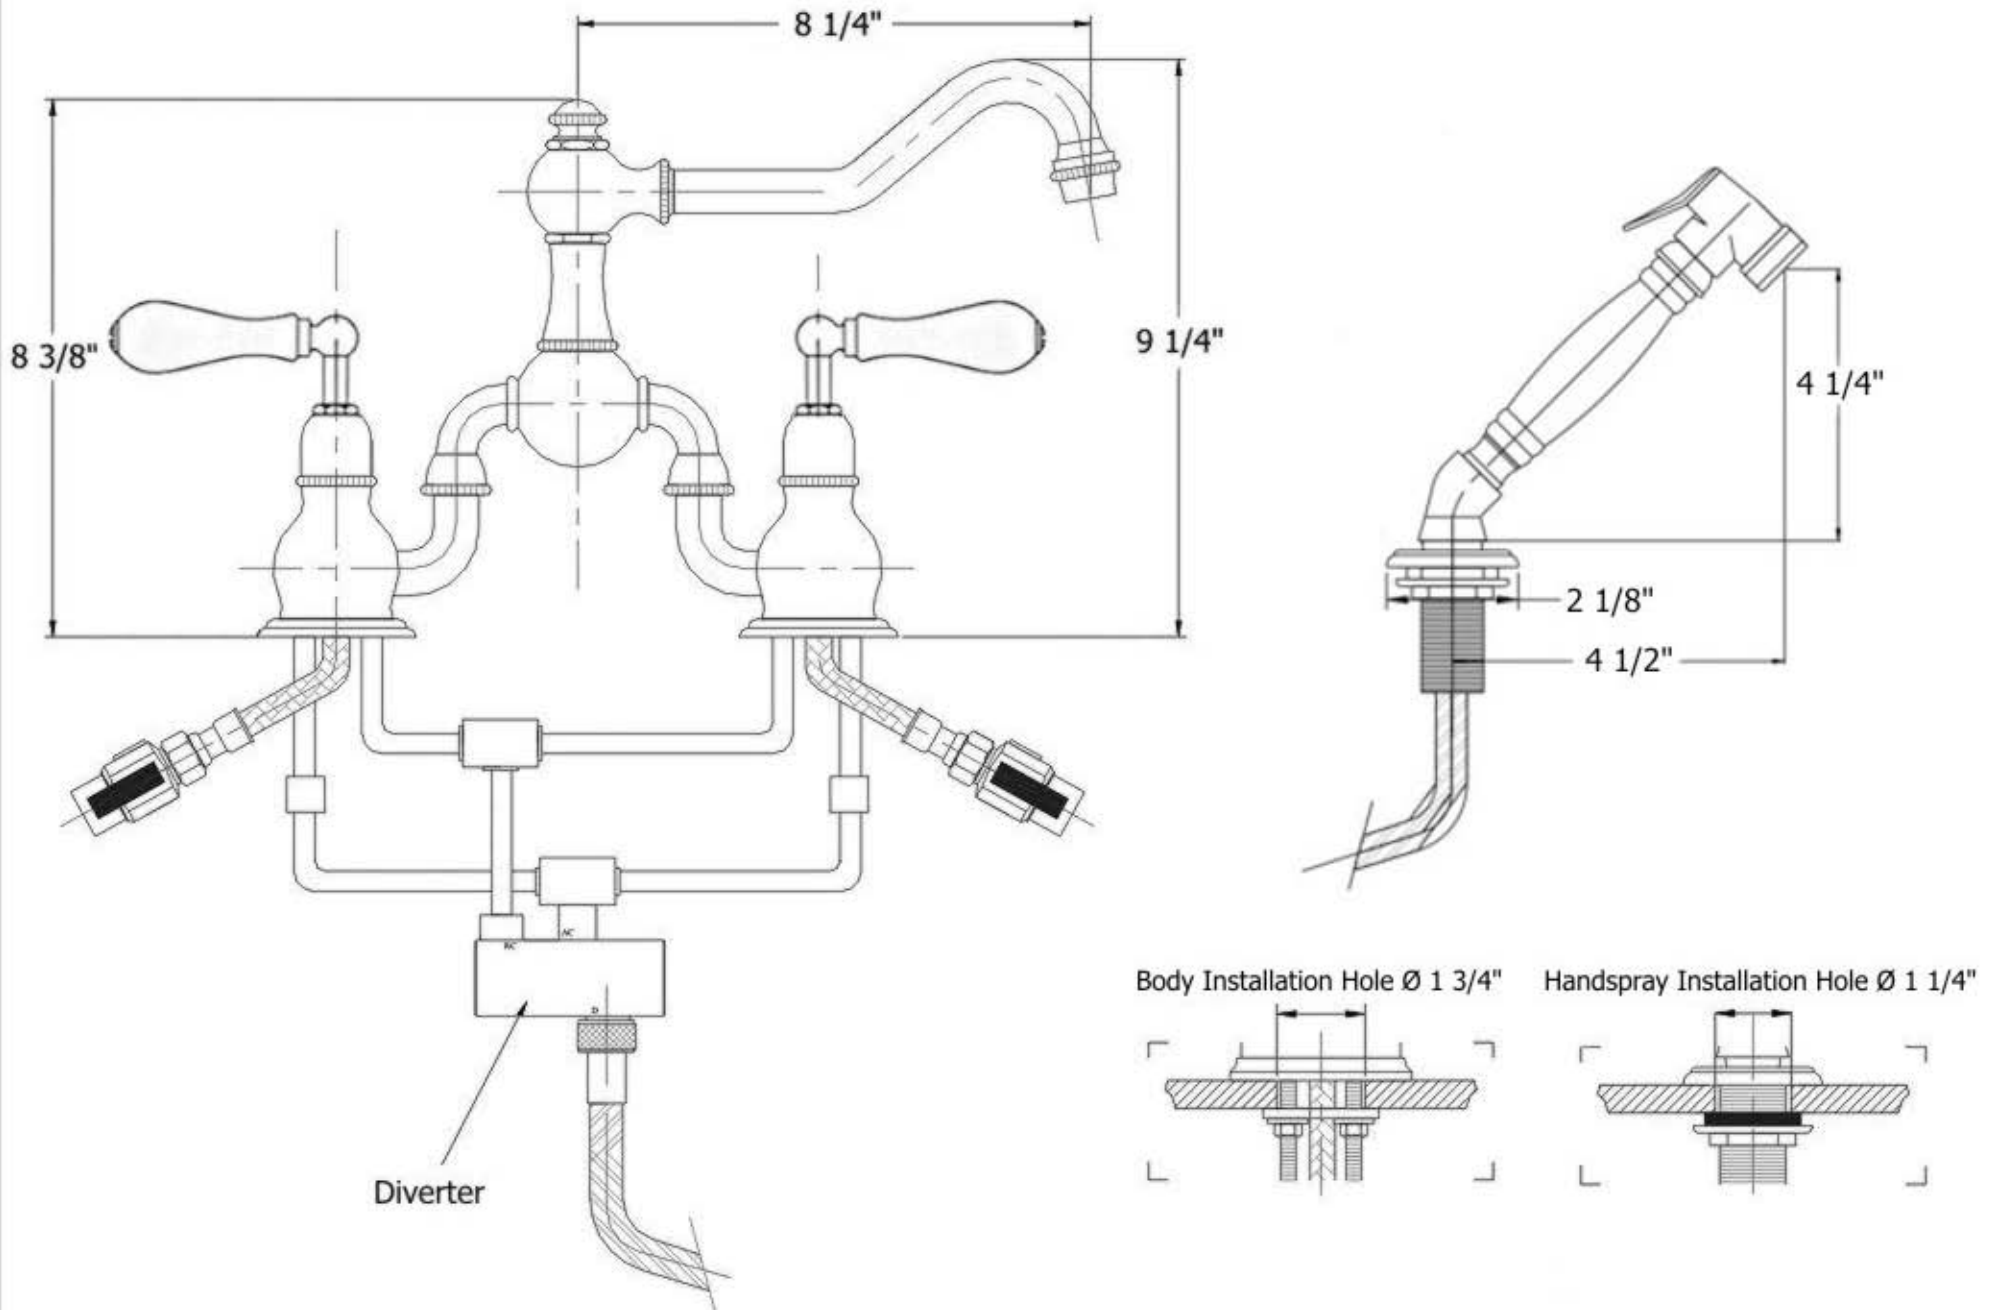

3327 - 'Royale' 2 Hole Kitchen Mixer with Hand Spray

Copyright©2011 Herbeau Creations. All rights reserved. All product and specifications are subject to change without notice. Herbeau Creations is not responsible for typographical and/or dimensional errors. Typographical errors are subject to correction.