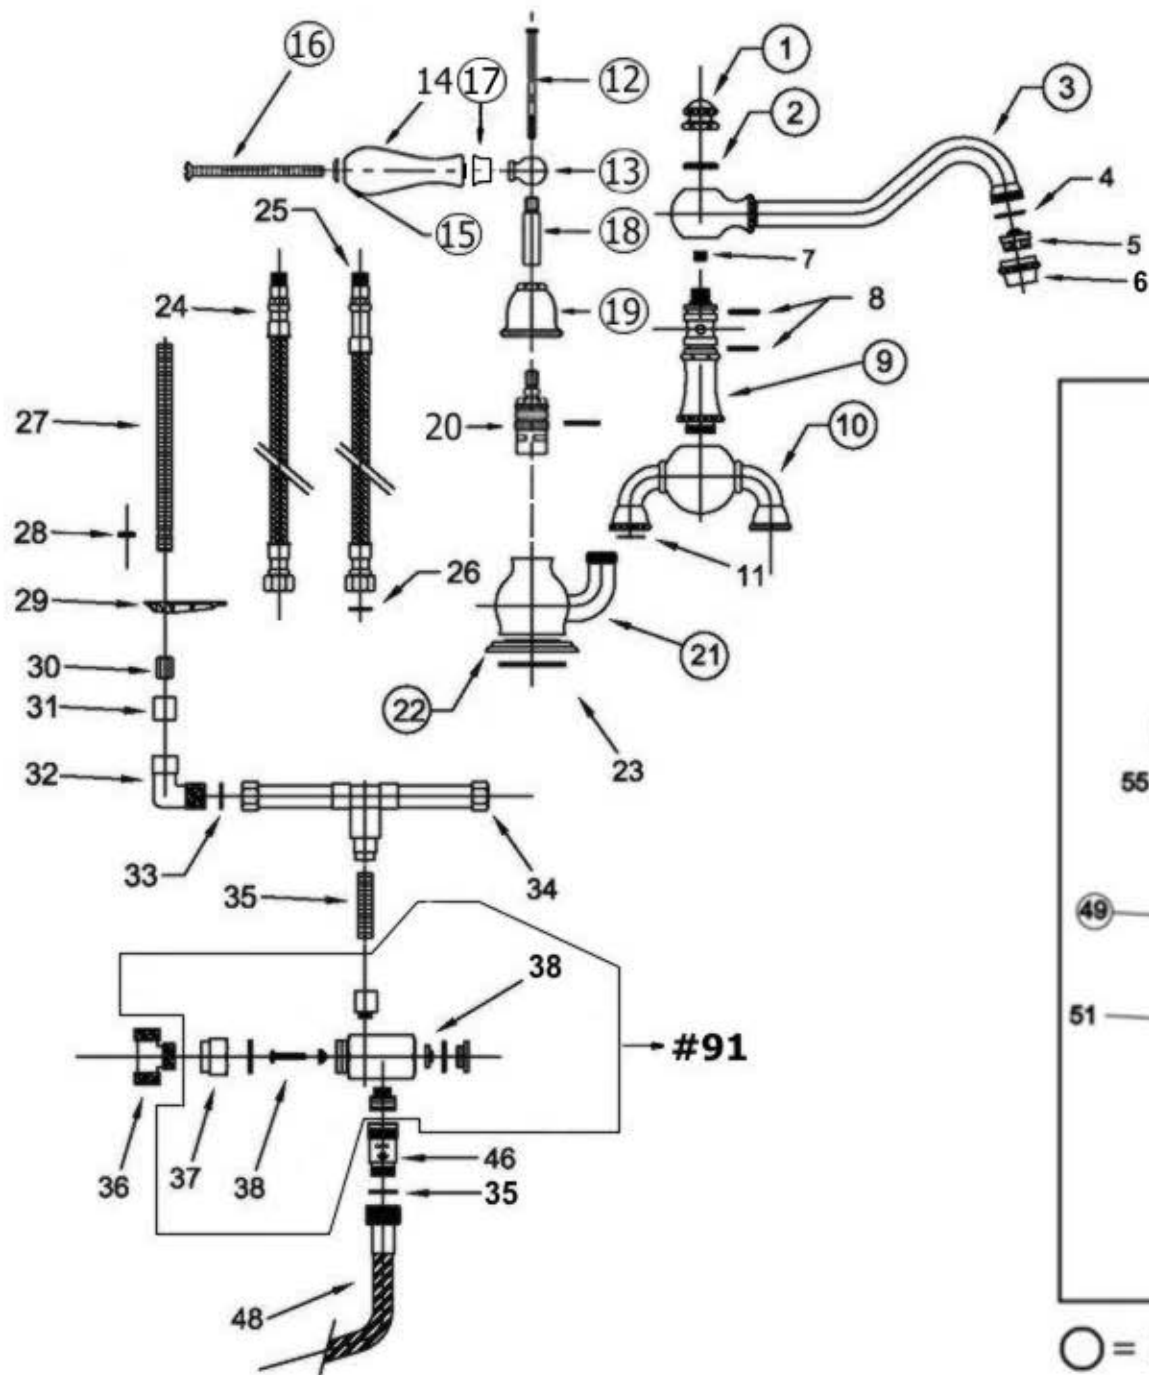

3327 - 'Royale' Kitchen Mixer with Hand Spray