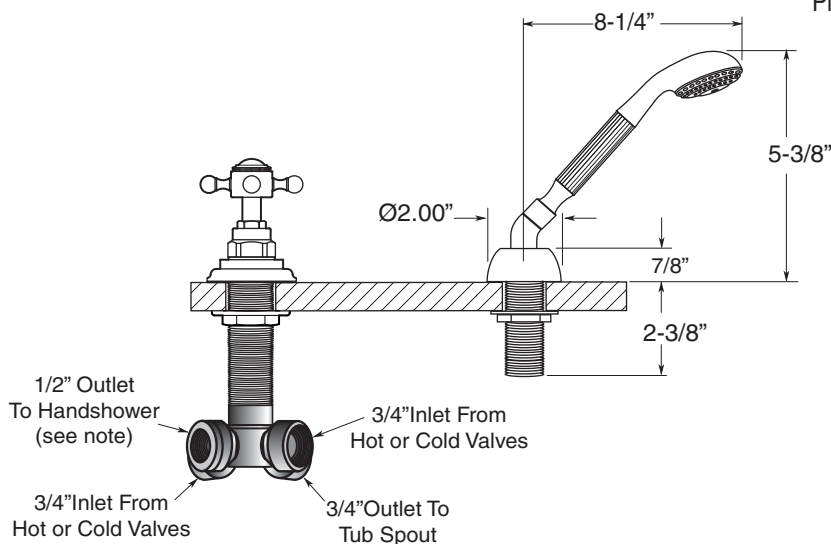

FEATURES:

- All brass construction.
- Cross handle style with center screw attachment.
- 3/4" valve bodies with 1/4-turn ceramic disc cartridge.
- Available in all finishes. Warranty varies according to finish.
- Certified to meet and exceed the following codes and standards:
ASME A112.18.1-2005/CSAB 125.1-2005

TechData

Specifications

Series 1500

Sussex
Roman Tub Set with Deckmount
Handshower and Diverter
1.157893
(1.157893T - Trim only)

Spout and valves install through 1-1/4" diameter holes.
Plumber to provide 3/4" supply lines to valves

NOTE: 1/2" outlet for in-line vacuum breaker (18.15.055), and 60" chrome spiral hose (18.10.016) - INCLUDED

Note: Measurements are subject to change or cancellation. No responsibility is assumed for use of superseded or voided pages.

Parts List
Series 1500

Sussex
Roman Tub Set with Deckmount
Diverter and Handshower