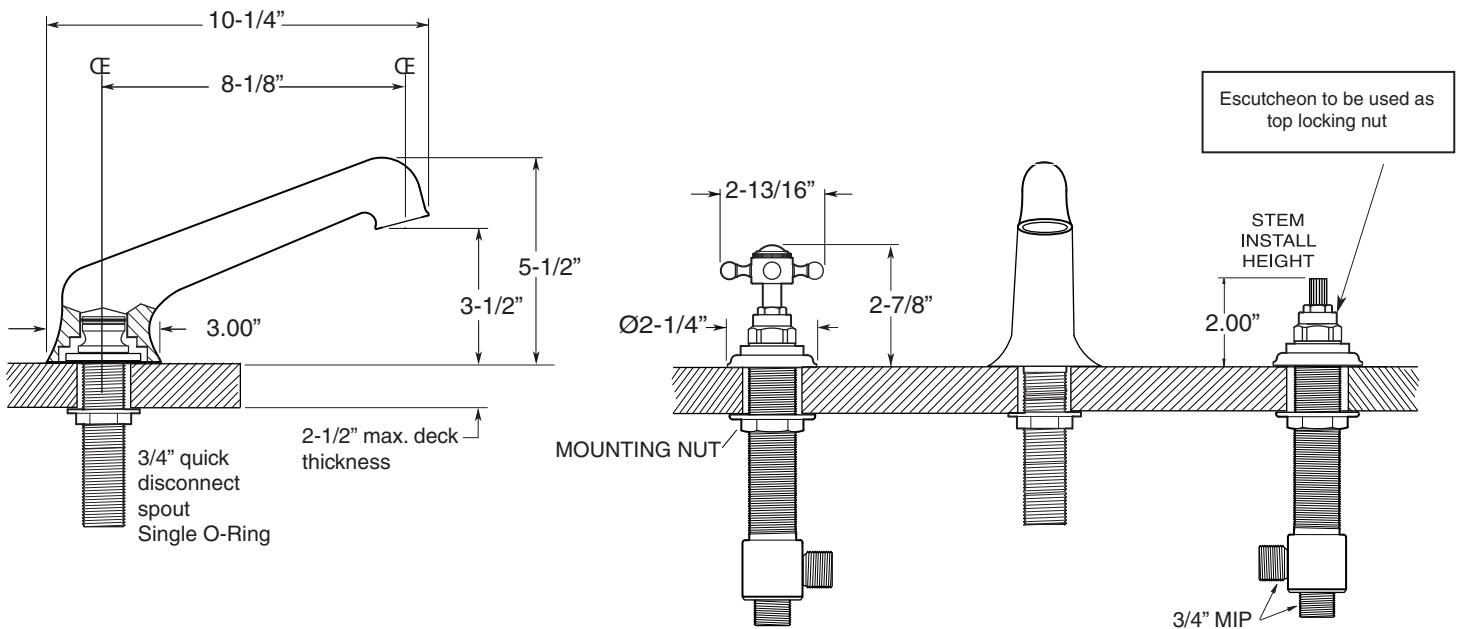

FEATURES:

- All brass construction.
- Cross handle style with center screw attachment.
- 3/4" valve bodies with 1/4-turn ceramic disc cartridge.
- Available in all finishes. Warranty varies according to finish.
- Certified to meet and exceed the following codes and standards:
ASME A112.18.1-2005/CSAB 125.1-2005

TechData

Specifications

Series 1500

Sussex
Roman Tub Set with Deckmount
Handshower and Diverter
1.157893
(1.157893T - Trim only)

Spout and valves install through 1-1/4" diameter holes.
Plumber to provide 3/4" supply lines to valves

NOTE: 1/2" outlet for in-line vacuum breaker (18.15.055), and 60" chrome spiral hose (18.10.016) - INCLUDED

Note: Measurements are subject to change or cancellation. No responsibility is assumed for use of superseded or voided pages.

Parts List
Series 1500

Sussex
Roman Tub Set with Deckmount
Diverter and Handshower