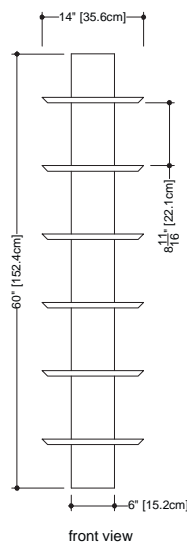

32" - M32TH

60" - M60TH

#### ■ Dimensions

M32TH inch 14 x 8 3/4 x 32 mm 356 x 222 x 812  
 M60TH inch 14 x 8 3/4 x 60 mm 356 x 222 x 1524

WETSTYLE cannot be held responsible for any technical errors and reserves the right to make revisions without notice.

Approximate measurement.

The manufacturer accepts 1/4" (6.35mm) variance.

www.WETSTYLE.CA - Montreal - Canada  
 Tel. 450.536.9000 - 1 888.536.9001 - Fax. 450.536.0202