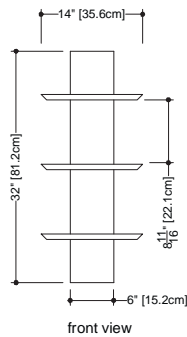

#### ■ Dimensions

M32TH inch 14 x 8 3/4 x 32 mm 356 x 222 x 812  
 M60TH inch 14 x 8 3/4 x 60 mm 356 x 222 x 1524

WETSTYLE cannot be held responsible for any technical errors and reserves the right to make revisions without notice.

Approximate measurement.

The manufacturer accepts 1/4" (6.35mm) variance.

www.WETSTYLE.CA - Montreal - Canada  
 Tel. 450.536.9000 - 1 888.536.9001 - Fax. 450.536.0202