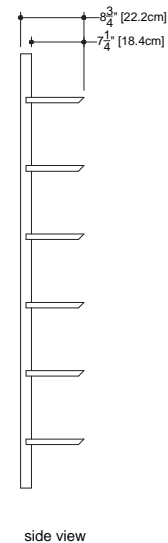

32" - M32TH

60" - M60TH

#### ■ Dimensions

M32TH inch 14 x 8 3/4 x 32 mm 356 x 222 x 812  
 M60TH inch 14 x 8 3/4 x 60 mm 356 x 222 x 1524

WETSTYLE cannot be held responsible for any technical errors and reserves the right to make revisions without notice.

Approximate measurement.

The manufacturer accepts 1/4" (6.35mm) variance.

www.WETSTYLE.CA - Montreal - Canada  
 Tel. 450.536.9000 - 1 888.536.9001 - Fax. 450.536.0202