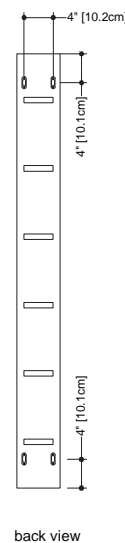

32" - M32TH

60" - M60TH

#### ■ Dimensions

M32TH inch 14 x 8 3/4 x 32 mm 356 x 222 x 812  
 M60TH inch 14 x 8 3/4 x 60 mm 356 x 222 x 1524

WETSTYLE cannot be held responsible for any technical errors and reserves the right to make revisions without notice.

Approximate measurement.

The manufacturer accepts 1/4" (6.35mm) variance.

www.WETSTYLE.CA - Montreal - Canada  
 Tel. 450.536.9000 - 1 888.536.9001 - Fax. 450.536.0202