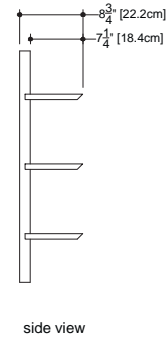

#### ■ Dimensions

M32TH inch 14 x 8 3/4 x 32 mm 356 x 222 x 812  
 M60TH inch 14 x 8 3/4 x 60 mm 356 x 222 x 1524

WETSTYLE cannot be held responsible for any technical errors and reserves the right to make revisions without notice.

Approximate measurement.

The manufacturer accepts 1/4" (6.35mm) variance.

www.WETSTYLE.CA - Montreal - Canada  
 Tel. 450.536.9000 - 1 888.536.9001 - Fax. 450.536.0202