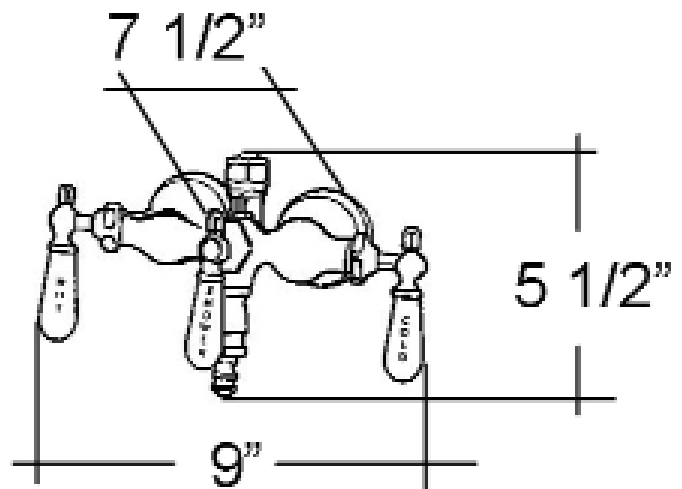

# TUB FILLER WITH DIVERTER

Cat. No.  
4031

## Features:

- ▶ Old Style Spigot
- ▶ Sunflower Shower Head Included
- ▶ Porcelain Lever Handles
- ▶ Cast Iron Tub Use Only
- ▶ 1/4 Turn Ceramic Disc Cartridges
- ▶ 3 3/8" Centers
- ▶ 4195WS Wall Support to be purchased separately

## Finishes:

CP Polished Chrome

W: 9"  
D: 7 1/2"  
Riser Height: 62"

Dimensions are nominal and may vary. Dimensions and specifications subject to change without notice.