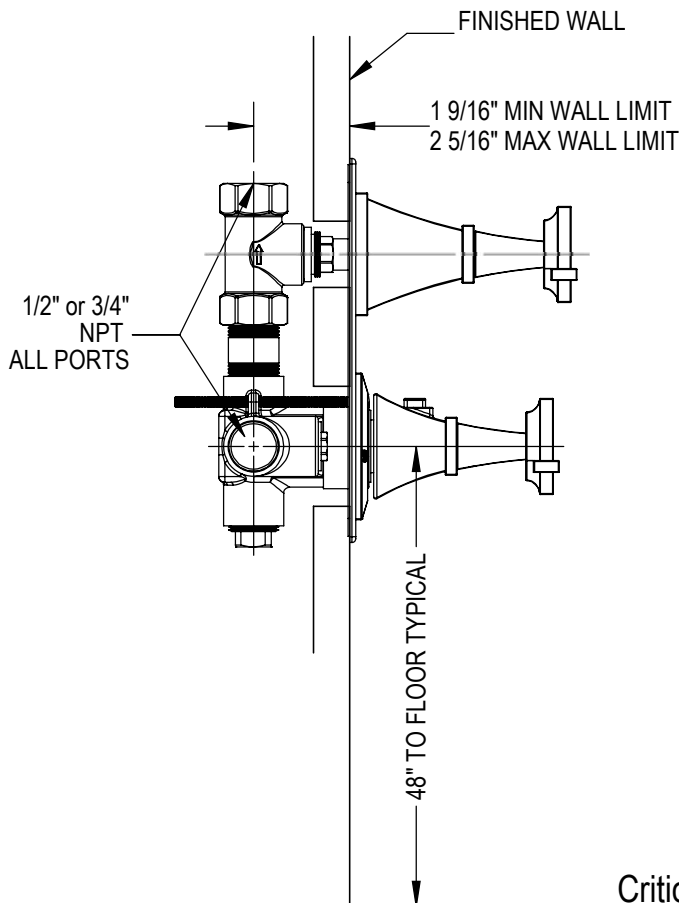

Critical Dimensions

TEL: 905-851-6781
FAX: 905-851-8031
TOLL FREE: 800-461-5901

THE **Rubinet** FAUCET COMPANY

www.rubinet.com