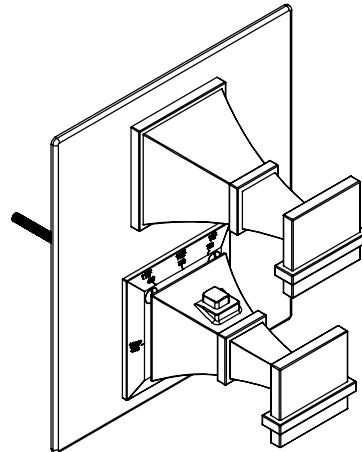

Features

- Brass construction with choice of 21 finishes
- Square Handles with Custom Inserts
- Temperature Control Valve with Safety stop and override function
- Quarter turn ceramic disk mechanism for Volume Control Valve
- Flow through Shower outlet:
  11.6 US GPM at 50 Psi (temperature set at 100°).

Order Matrix

Model	Main Finish
4P/4QRBMQ1	AB - Antique Brass
	ABM - Antique Brass Matt
	AC - Antique Copper
	ACM - Antique Copper Matt
	BB - Bright Brass
	CH - Chrome
	GD - Gold
	OB - Oil Rubbed Bronze
	PN - Polished Nickel
	SB - Satin Brass
	SC - Satin Chrome
	SN - Satin Nickel
	TB - Tuscan Brass
	AQ - Aqua
	BD - Bordeaux
	BK - Black
	MB - Matte Black
	MW - Matte White
	NC - Natural Cream
	RD - Red
	WH - White

MATTHEW QUINN

Thermostatic Mixing Valve with Shut-Off Volume Control Valve
Model: 8IRBICL XX-XX