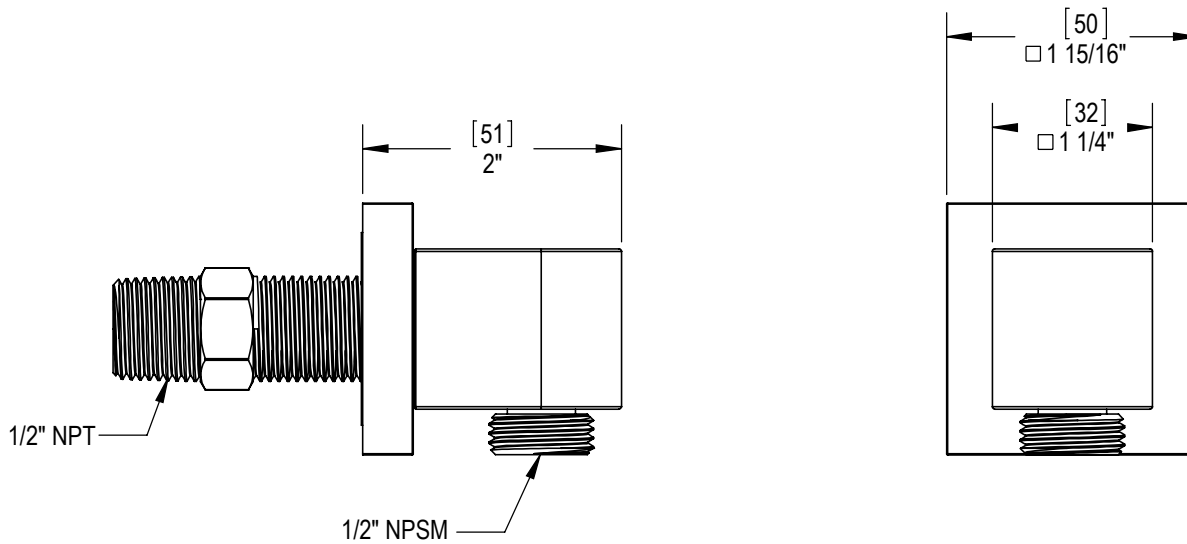

MATTHEW QUINN
Adjustable Slide Rail with Hand Held Shower
Model: 4GRBMQ0 XX-XX

Critical Dimensions

TEL: 905-851-6781
FAX: 905-851-8031
TOLL FREE: 800-461-5901

Features

- Brass construction with choice of 21 finishes

Integral Supply with 1/2"NPT x 1/2"NPSM x 3" Nipple
Model: 4H004 XX-XX

Critical Dimensions