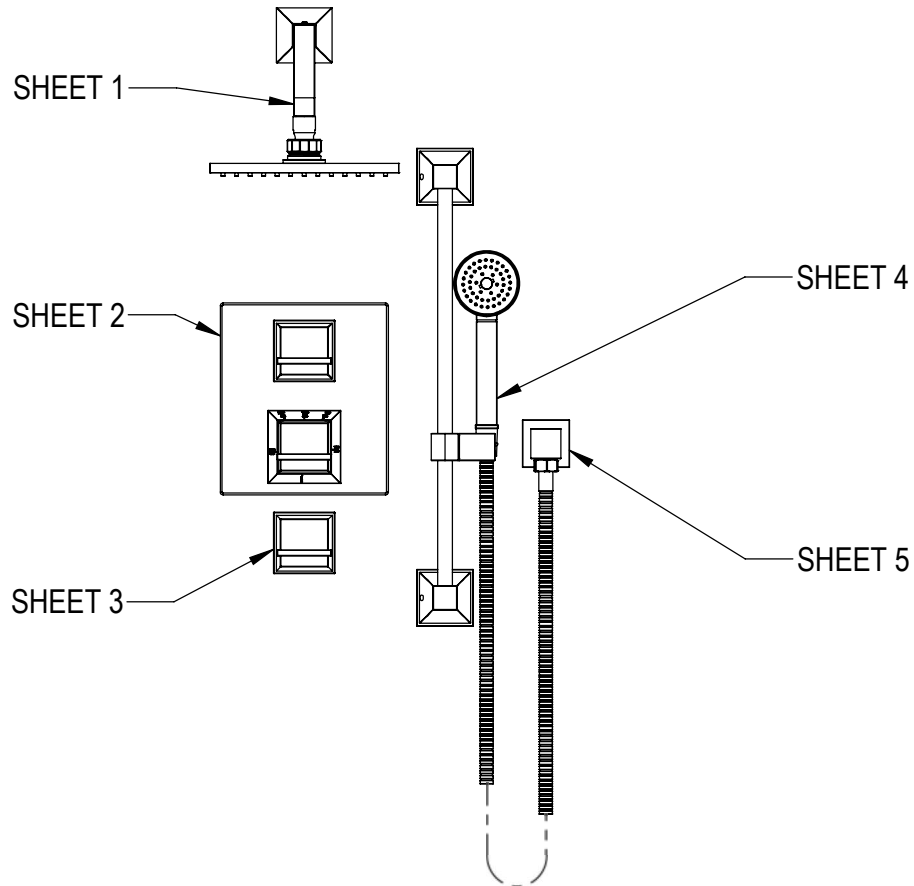

MATTHEW QUINN
 1/2 Thermostatic Mixer Valve
 8" Shower & Adjustable Slide Bar with Hand Shower
 Model: 41RBMQ1 XX-XX

Critical Dimensions

Features

- Brass construction with choice of 21 finishes
- 2.2 gpm @ 60 psi

8" Square Shower Head with Arm & Flange
Model: 4FRB015 XX-XX

Critical Dimensions

TEL: 905-851-6781
 FAX: 905-851-8031
 TOLL FREE: 800-461-5901

THE **Rubinet** FAUCET COMPANY

www.rubinet.com

Features

- Brass construction with choice of 21 finishes
- Square Handles with Custom Inserts
- Temperature Control Valve with Safety stop and override function
- Quarter turn ceramic disk mechanism for Volume Control Valve
- Flow through Shower outlet:
11.6 US GPM at 50 Psi (temperature set at 100°).