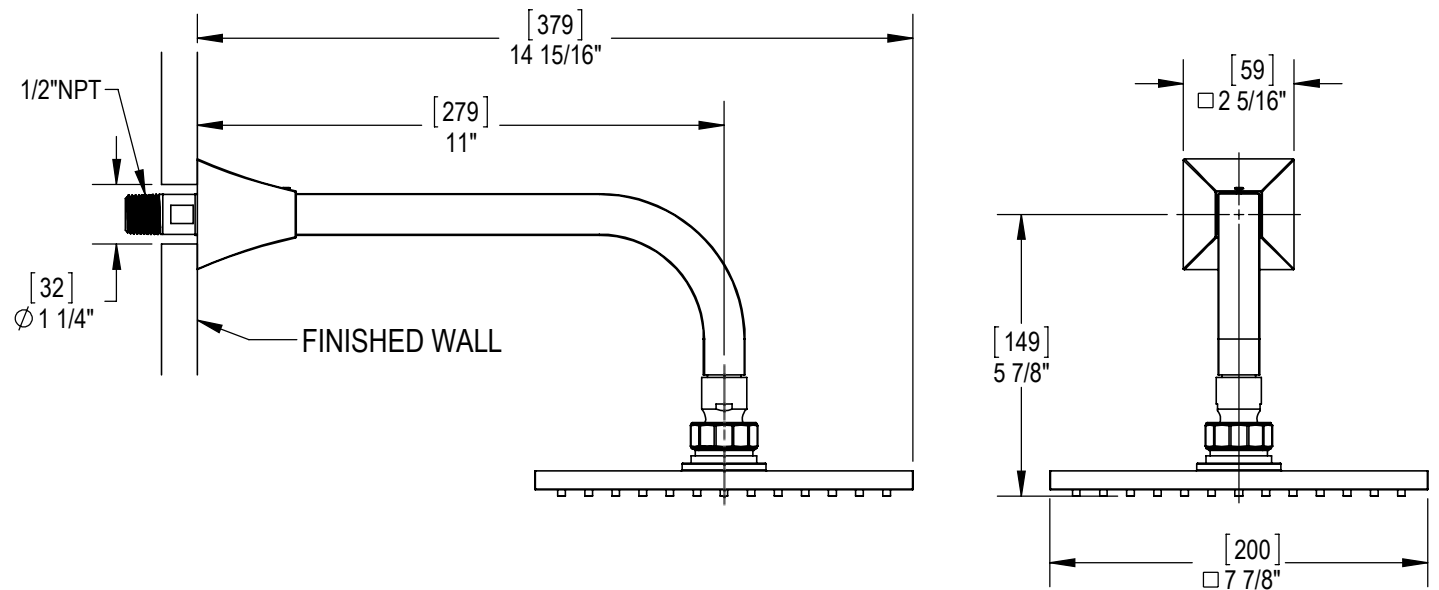

MATTHEW QUINN
 1/2 Thermostatic Mixer Valve
 8" Shower & Adjustable Slide Bar with Hand Shower
 Model: 41RBMQ1 XX-XX

Critical Dimensions

Features

- Brass construction with choice of 21 finishes
- 2.2 gpm @ 60 psi

8" Square Shower Head with Arm & Flange
Model: 4FRB015 XX-XX

Critical Dimensions

TEL: 905-851-6781
 FAX: 905-851-8031
 TOLL FREE: 800-461-5901

THE **Rubinet** FAUCET COMPANY

www.rubinet.com

Features

- Brass construction with choice of 21 finishes
- Square Handles with Custom Inserts
- Temperature Control Valve with Safety stop and override function
- Quarter turn ceramic disk mechanism for Volume Control Valve
- Flow through Shower outlet:
11.6 US GPM at 50 Psi (temperature set at 100°).