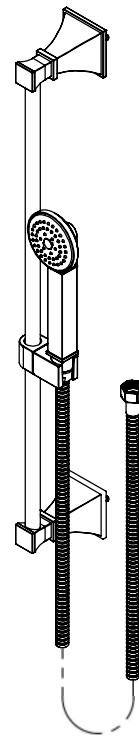

Features

- Brass construction with choice of 21 finishes
- Single function Hand Held Shower
- 60" Double Spiral Flexhose

Order Matrix

Model	Main/Accent Finish
4GRBMQ0	AB - Antique Brass
	ABM - Antique Brass Matt
	AC - Antique Copper
	ACM - Antique Copper Matt
	BB - Bright Brass
	CH - Chrome
	GD - Gold
	OB - Oil Rubbed Bronze
	PN - Polished Nickel
	SB - Satin Brass
	SC - Satin Chrome
	SN - Satin Nickel
	TB - Tuscan Brass
	AQ - Aqua
	BD - Bordeaux
	BK - Black
	MB - Matte Black
	MW - Matte White
	NC - Natural Cream
	RD - Red
	WH - White

MATTHEW QUINN
Adjustable Slide Rail with Hand Held Shower
Model: 4GRBMQ0 XX-XX

Critical Dimensions