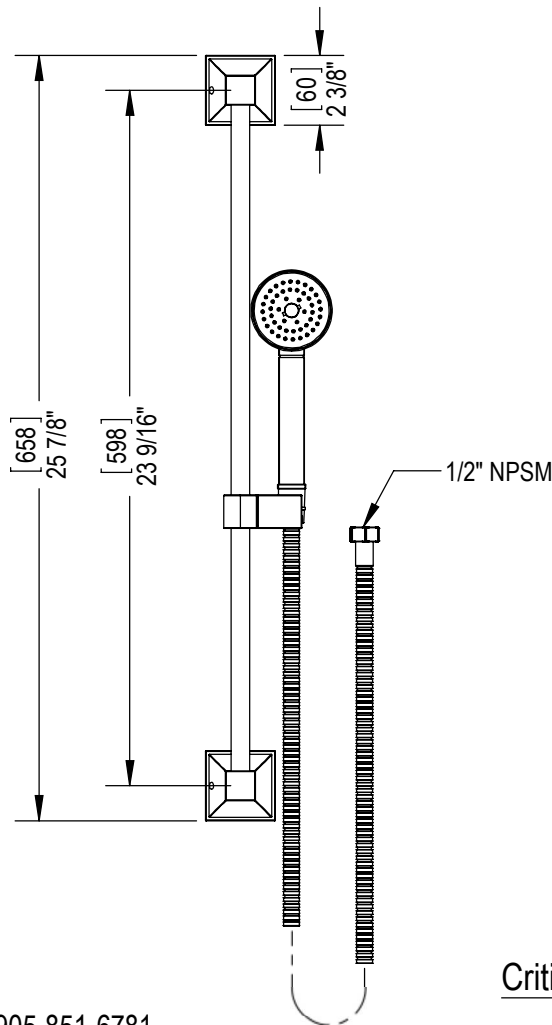

8" Square Shower Head with Arm & Flange
Model: 4FRB015 XX-XX

Critical Dimensions

TEL: 905-851-6781
 FAX: 905-851-8031
 TOLL FREE: 800-461-5901

THE **Rubinet** FAUCET COMPANY

www.rubinet.com

Features

- Brass construction with choice of 21 finishes
- Square Handles with Custom Inserts
- Temperature Control Valve with Safety stop and override function
- Quarter turn ceramic disk mechanism for Volume Control Valve
- Flow through Shower outlet:
11.6 US GPM at 50 Psi (temperature set at 100°).

MATTHEW QUINN

Volume Control Shut-Off Valve
Model: 4E/4KRBMQ1 XX-XX

Critical Dimensions

TEL: 905-851-6781
FAX: 905-851-8031
TOLL FREE: 800-461-5901

THE **Rubinet** FAUCET COMPANY

www.rubinet.com

Features

- Brass construction with choice of 21 finishes
- Single function Hand Held Shower
- 60" Double Spiral Flexhose

MATTHEW QUINN
Adjustable Slide Rail with Hand Held Shower
Model: 4GRBMQ0 XX-XX

Critical Dimensions

TEL: 905-851-6781
FAX: 905-851-8031
TOLL FREE: 800-461-5901

Features

- Brass construction with choice of 21 finishes

Integral Supply with 1/2"NPT x 1/2"NPSM x 3" Nipple
Model: 4H004 XX-XX

Critical Dimensions