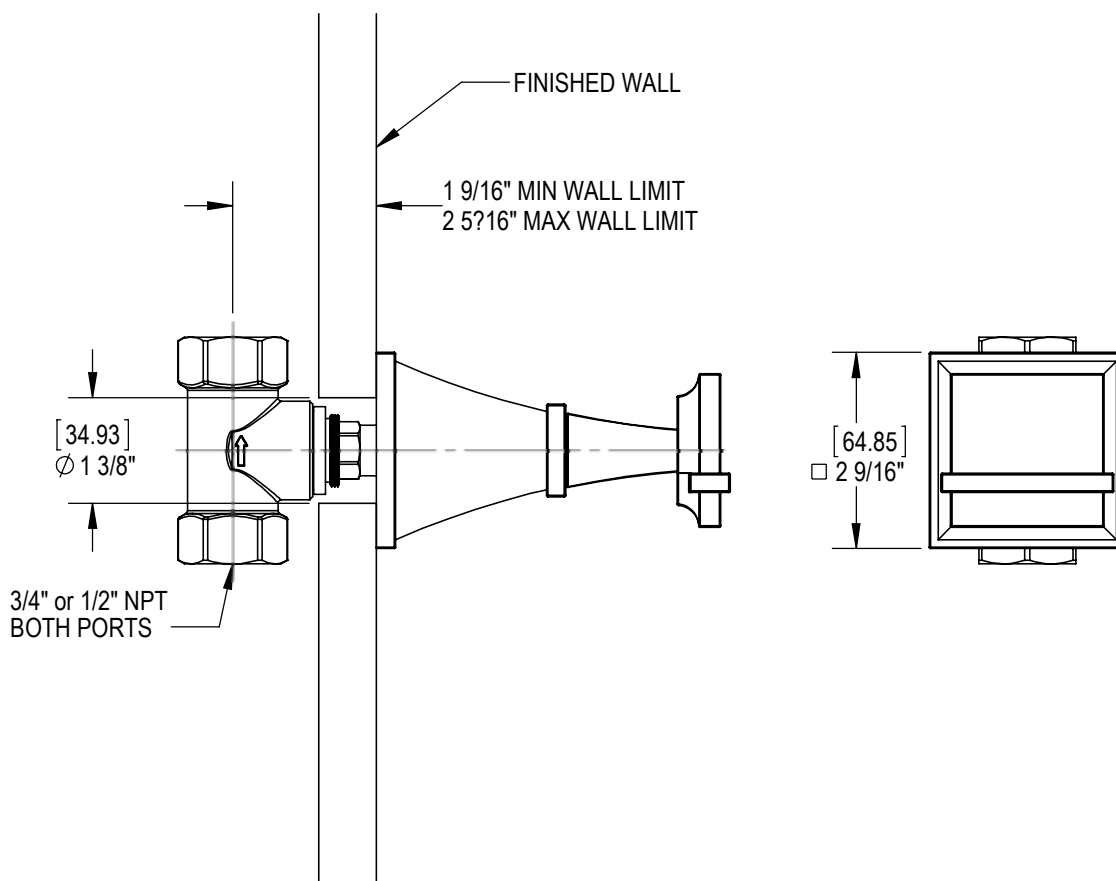

Critical Dimensions

TEL: 905-851-6781
FAX: 905-851-8031
TOLL FREE: 800-461-5901

THE **Rubinet** FAUCET COMPANY

www.rubinet.com