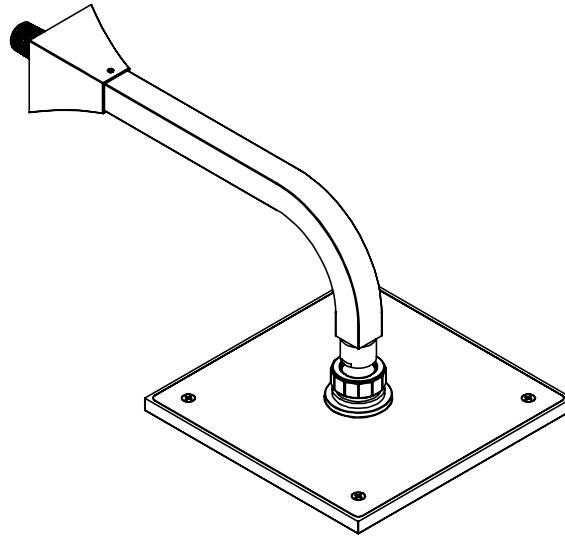

MATTHEW QUINN
 1/2 Thermostatic Mixer Valve
 8" Shower & Adjustable Slide Bar with Hand Shower
 Model: 41RBMQ1 XX-XX

Critical Dimensions

Features

- Brass construction with choice of 21 finishes
- 2.2 gpm @ 60 psi

8" Square Shower Head with Arm & Flange
Model: 4FRB015 XX-XX

Critical Dimensions

TEL: 905-851-6781
 FAX: 905-851-8031
 TOLL FREE: 800-461-5901

THE **Rubinet** FAUCET COMPANY

www.rubinet.com

Features

- Brass construction with choice of 21 finishes
- Square Handles with Custom Inserts
- Temperature Control Valve with Safety stop and override function
- Quarter turn ceramic disk mechanism for Volume Control Valve
- Flow through Shower outlet:
11.6 US GPM at 50 Psi (temperature set at 100°).