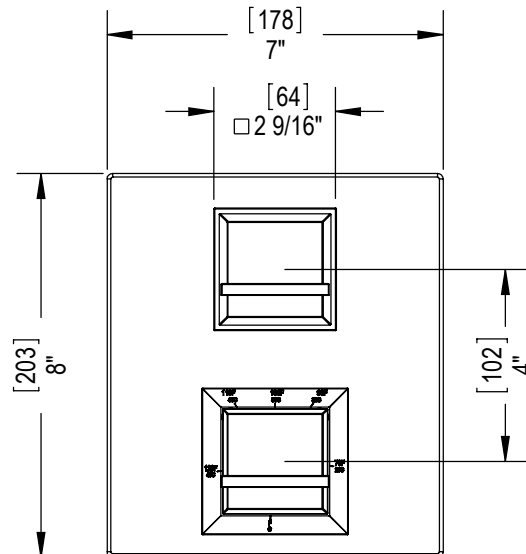

Critical Dimensions

TEL: 905-851-6781
FAX: 905-851-8031
TOLL FREE: 800-461-5901

THE **Rubinet** FAUCET COMPANY

www.rubinet.com