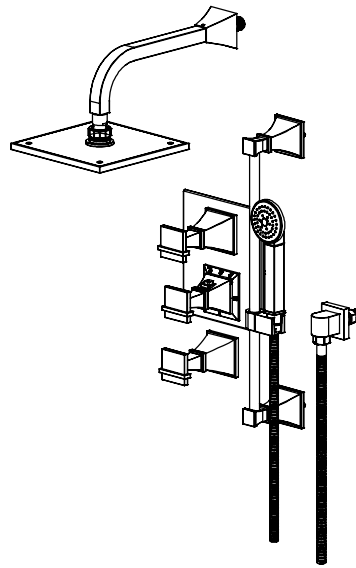

Features

- Brass construction with choice of 21 finishes
- See individual Specification sheets

Order Matrix

Model	Main Finish
41RBMQ1	AB - Antique Brass
	ABM - Antique Brass Matt
	AC - Antique Copper
	ACM - Antique Copper Matt
	BB - Bright Brass
	CH - Chrome
	GD - Gold
	OB - Oil Rubbed Bronze
	PN - Polished Nickel
	SB - Satin Brass
	SC - Satin Chrome
	SN - Satin Nickel
	TB - Tuscan Brass
	AQ - Aqua
	BD - Bordeaux
	BK - Black
	MB - Matte Black
	MW - Matte White
	NC - Natural Cream
	RD - Red
	WH - White

MATTHEW QUINN
 1/2 Thermostatic Mixer Valve
 8" Shower & Adjustable Slide Bar with Hand Shower
 Model: 41RBMQ1 XX-XX

Critical Dimensions

Features

- Brass construction with choice of 21 finishes
- 2.2 gpm @ 60 psi

8" Square Shower Head with Arm & Flange
Model: 4FRB015 XX-XX

Critical Dimensions

TEL: 905-851-6781
 FAX: 905-851-8031
 TOLL FREE: 800-461-5901

THE **Rubinet** FAUCET COMPANY

www.rubinet.com

Features

- Brass construction with choice of 21 finishes
- Square Handles with Custom Inserts
- Temperature Control Valve with Safety stop and override function
- Quarter turn ceramic disk mechanism for Volume Control Valve
- Flow through Shower outlet:
11.6 US GPM at 50 Psi (temperature set at 100°).