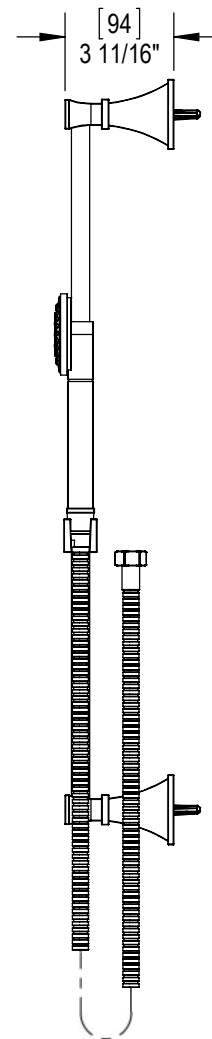

TEL: 905-851-6781
FAX: 905-851-8031
TOLL FREE: 800-461-5901