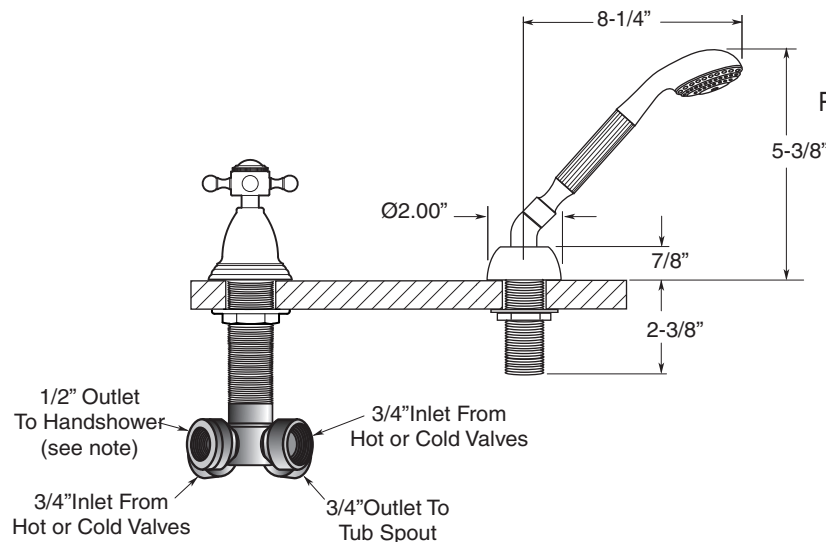

FEATURES:

- All brass construction.
- Cross handle style with setscrew attachment.
- 3/4" valve body with 1/4-turn ceramic disc cartridge.
- Available in all finishes. Warranty varies according to finish selection.
- Certified to meet and exceed the following codes and standards:
ASME A112.18.1-2005/CSAB 125.1-2005

Alexandria
Roman Tub Set with Deckmount
Handshower and Diverter
1.201493
(1.201493T - Trim only)

Spout and valves install through 1-1/4" diameter holes.
Plumber to provide 3/4" supply lines to valves

NOTE: 1/2" outlet for in-line vacuum breaker (18.15.055), and 60" chrome spiral hose (18.10.016) - INCLUDED

Note: Measurements are subject to change or cancellation. No responsibility is assumed for use of superseded or voided pages.

Series 200

Alexandria Roman Tub Set with Deckmount Diverter and Handshower