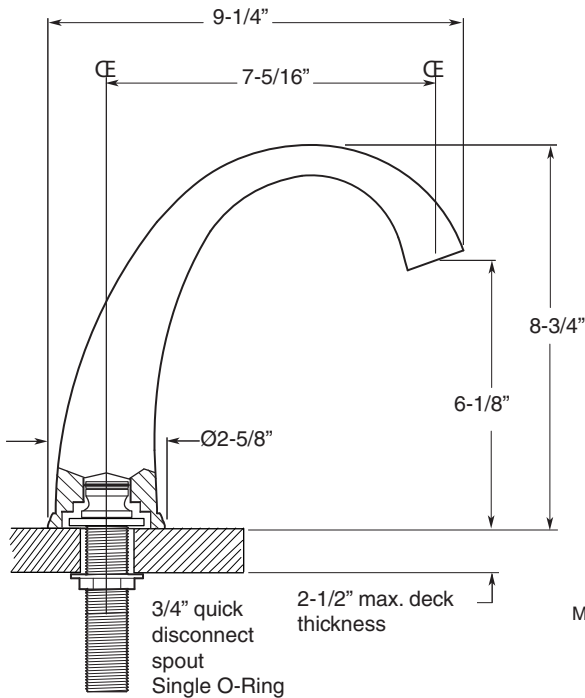

FEATURES:

- All brass construction.
- Cross handle style with setscrew attachment.
- 3/4" valve body with 1/4-turn ceramic disc cartridge.
- Available in all finishes. Warranty varies according to finish selection.
- Certified to meet and exceed the following codes and standards:
ASME A112.18.1-2005/CSAB 125.1-2005

Alexandria
Roman Tub Set with Deckmount
Handshower and Diverter
1.201493
(1.201493T - Trim only)

Spout and valves install through 1-1/4" diameter holes.
Plumber to provide 3/4" supply lines to valves

NOTE: 1/2" outlet for in-line vacuum breaker (18.15.055), and 60" chrome spiral hose (18.10.016) - INCLUDED

Note: Measurements are subject to change or cancellation. No responsibility is assumed for use of superseded or voided pages.

Series 200

Alexandria Roman Tub Set with Deckmount Diverter and Handshower