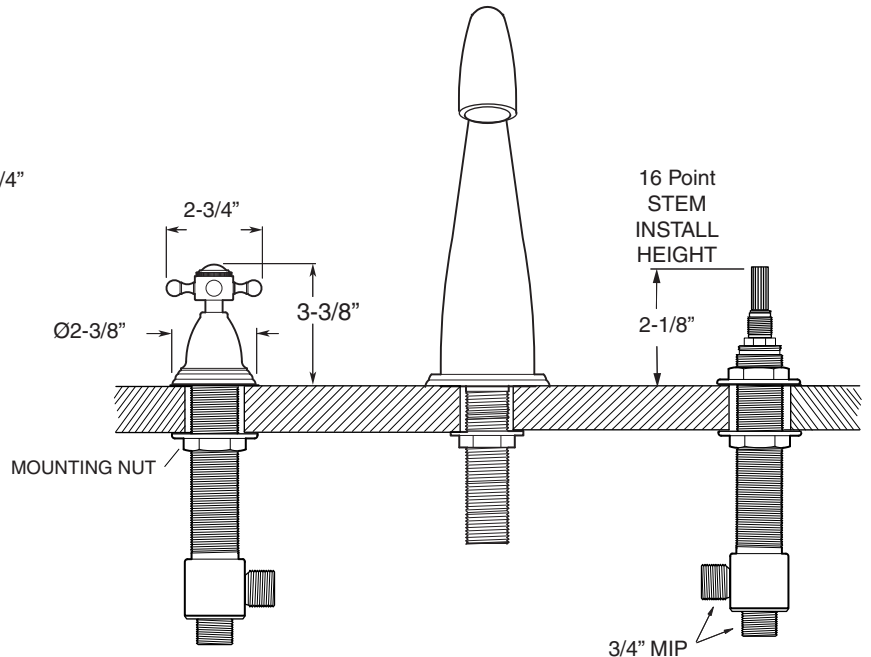

FEATURES:

- All brass construction.
- Cross handle style with setscrew attachment.
- 3/4" valve body with 1/4-turn ceramic disc cartridge.
- Available in all finishes. Warranty varies according to finish selection.
- Certified to meet and exceed the following codes and standards:
ASME A112.18.1-2005/CSAB 125.1-2005

Alexandria
Roman Tub Set with Deckmount
Handshower and Diverter
1.201493
(1.201493T - Trim only)

Spout and valves install through 1-1/4" diameter holes.
Plumber to provide 3/4" supply lines to valves

NOTE: 1/2" outlet for in-line vacuum breaker (18.15.055), and 60" chrome spiral hose (18.10.016) - INCLUDED

Note: Measurements are subject to change or cancellation. No responsibility is assumed for use of superseded or voided pages.

Series 200

Alexandria Roman Tub Set with Deckmount Diverter and Handshower