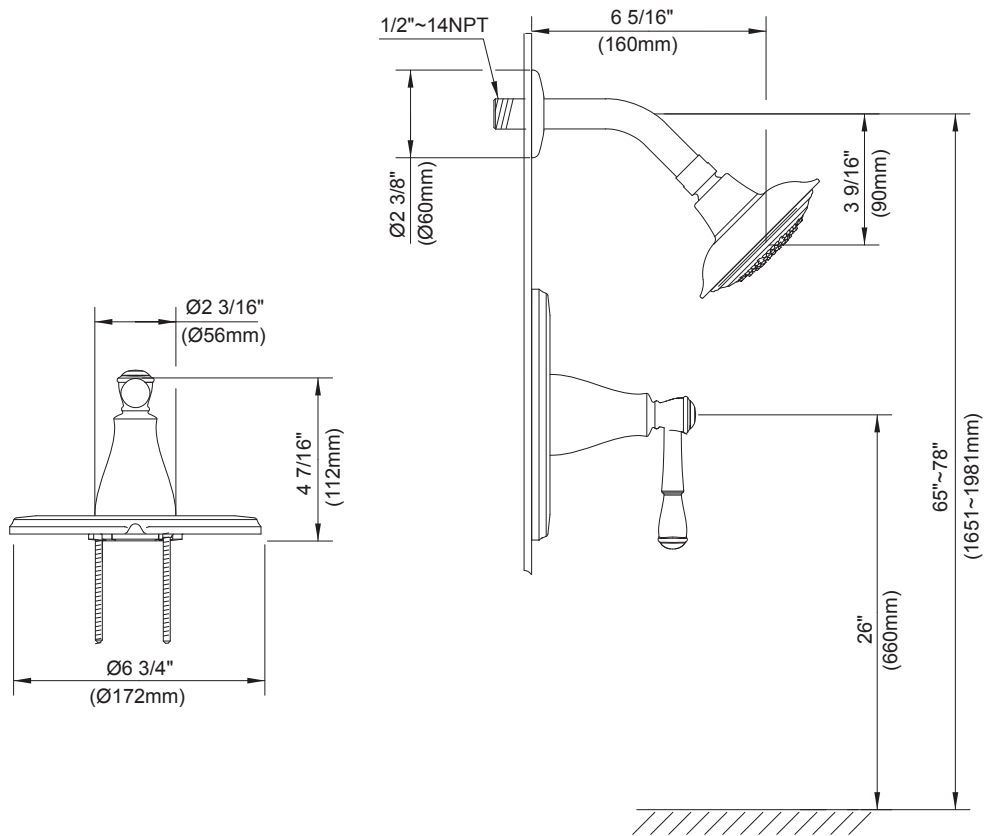

Warranty

Danze products are covered by a manufacturer's limited "lifetime" warranty for manufacturing defects.