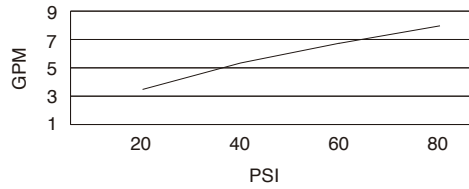

**SPECIFICATIONS**

**EASTHAM™ TRIM ONLY SINGLE HANDLE PRESSURE BALANCE SHOWER FAUCET**

**Model**

D510515T

**Description**

- 4 1/2" bell style showerhead
- All brass 6" shower arm
- Use with valve: D112000BT (w/stops) or D115000BT (w/o stops)

**Flow Rate**

**Standards**

- UPC/cUPC
- Energy Policy Act of 1992

- ASME A112.18.1

- ADA Accessibility Guidelines for Buildings and Facilities - 4.27.4 Controls and Mechanisms

**Finishes Available**

- Chrome
- Other: Refer to Price List for additional finish