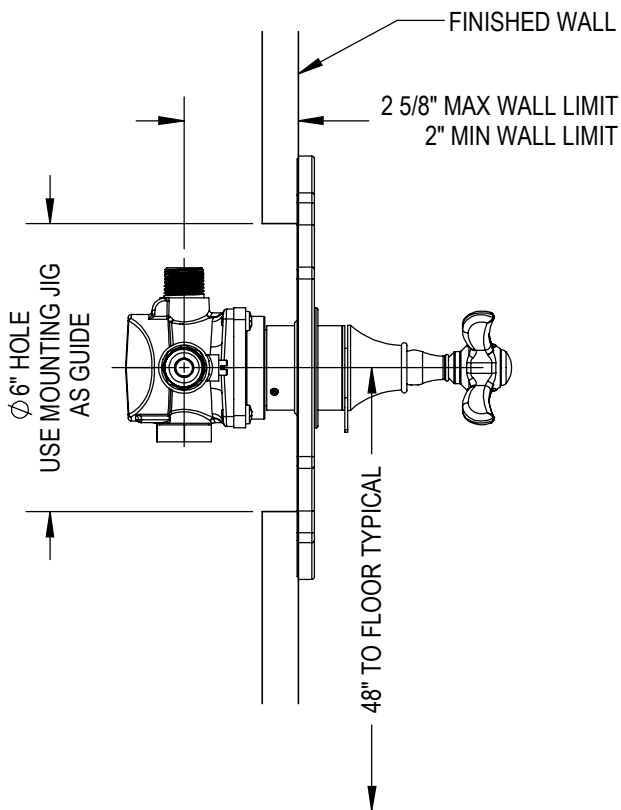

Features

- Brass construction with choice of 21 finishes
- Single Handle Control cycles from Cold to Hot
- High temperature Limit Stop
- 20 psi minimum operating pressure, 125psi maximum

Order Matrix

Model	Main/Accent Finish
4YRBRVC or L	AB - Antique Brass
	ABM - Antique Brass Matt
	AC - Antique Copper
	ACM - Antique Copper Matt
	BB - Bright Brass
	CH - Chrome
	GD - Gold
	OB - Oil Rubbed Bronze
	PN - Polished Nickel
	SB - Satin Brass
	SC - Satin Chrome
	SN - Satin Nickel
	TB - Tuscan Brass
	AQ - Aqua
	BD - Bordeaux
	BK - Black
	MB - Matte Black
	MW - Matte White
	NC - Natural Cream
	RD - Red
	VH - White

RAVEN

Valve Only Pressure Balance with Stops
Model: 4YRBRVC or L XX-XX

Critical Dimensions

TEL: 905-851-6781
FAX: 905-851-8031
TOLL FREE: 800-461-5901

THE **Rubinet** FAUCET COMPANY

www.rubinet.com