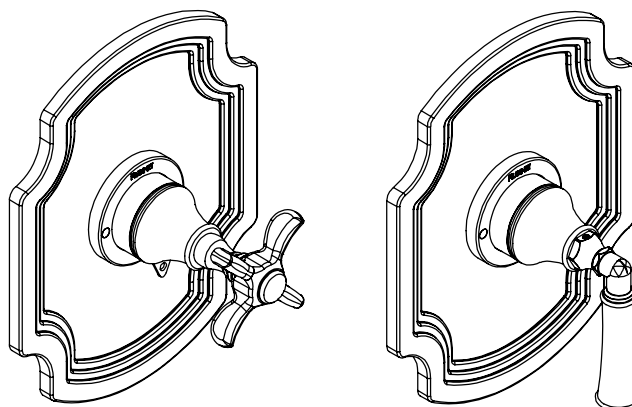

Features

- Brass construction with choice of 21 finishes
- Single Handle Control cycles from Cold to Hot
- High temperature Limit Stop
- 20 psi minimum operating pressure, 125psi maximum

Order Matrix

Model	Main/Accent Finish
4YRBRVC or L	AB - Antique Brass
	ABM - Antique Brass Matt
	AC - Antique Copper
	ACM - Antique Copper Matt
	BB - Bright Brass
	CH - Chrome
	GD - Gold
	OB - Oil Rubbed Bronze
	PN - Polished Nickel
	SB - Satin Brass
	SC - Satin Chrome
	SN - Satin Nickel
	TB - Tuscan Brass
	AQ - Aqua
	BD - Bordeaux
	BK - Black
	MB - Matte Black
	MW - Matte White
	NC - Natural Cream
	RD - Red
	VH - White

RAVEN

Valve Only Pressure Balance with Stops
Model: 4YRBRVC or L XX-XX

Critical Dimensions

TEL: 905-851-6781
FAX: 905-851-8031
TOLL FREE: 800-461-5901

THE **Rubinet** FAUCET COMPANY

www.rubinet.com