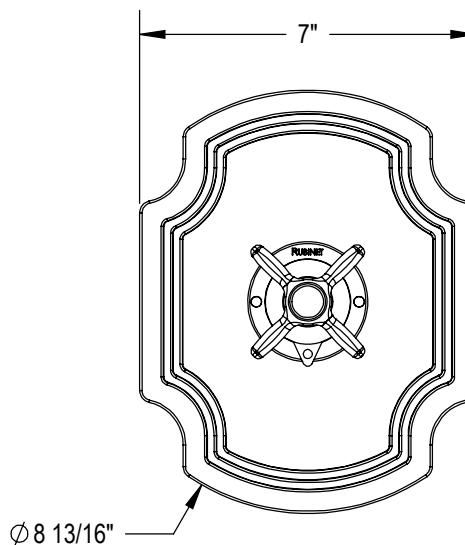

Features

- Brass construction with choice of 21 finishes
- Single Handle Control cycles from Cold to Hot
- High temperature Limit Stop
- 20 psi minimum operating pressure, 125psi maximum

Order Matrix

Model	Main/Accent Finish
4YRBRVC or L	AB - Antique Brass
	ABM - Antique Brass Matt
	AC - Antique Copper
	ACM - Antique Copper Matt
	BB - Bright Brass
	CH - Chrome
	GD - Gold
	OB - Oil Rubbed Bronze
	PN - Polished Nickel
	SB - Satin Brass
	SC - Satin Chrome
	SN - Satin Nickel
	TB - Tuscan Brass
	AQ - Aqua
	BD - Bordeaux
	BK - Black
	MB - Matte Black
	MW - Matte White
	NC - Natural Cream
	RD - Red
	VH - White

RAVEN

Valve Only Pressure Balance with Stops
Model: 4YRBRVC or L XX-XX

Critical Dimensions

TEL: 905-851-6781
FAX: 905-851-8031
TOLL FREE: 800-461-5901

THE **Rubinet** FAUCET COMPANY

www.rubinet.com