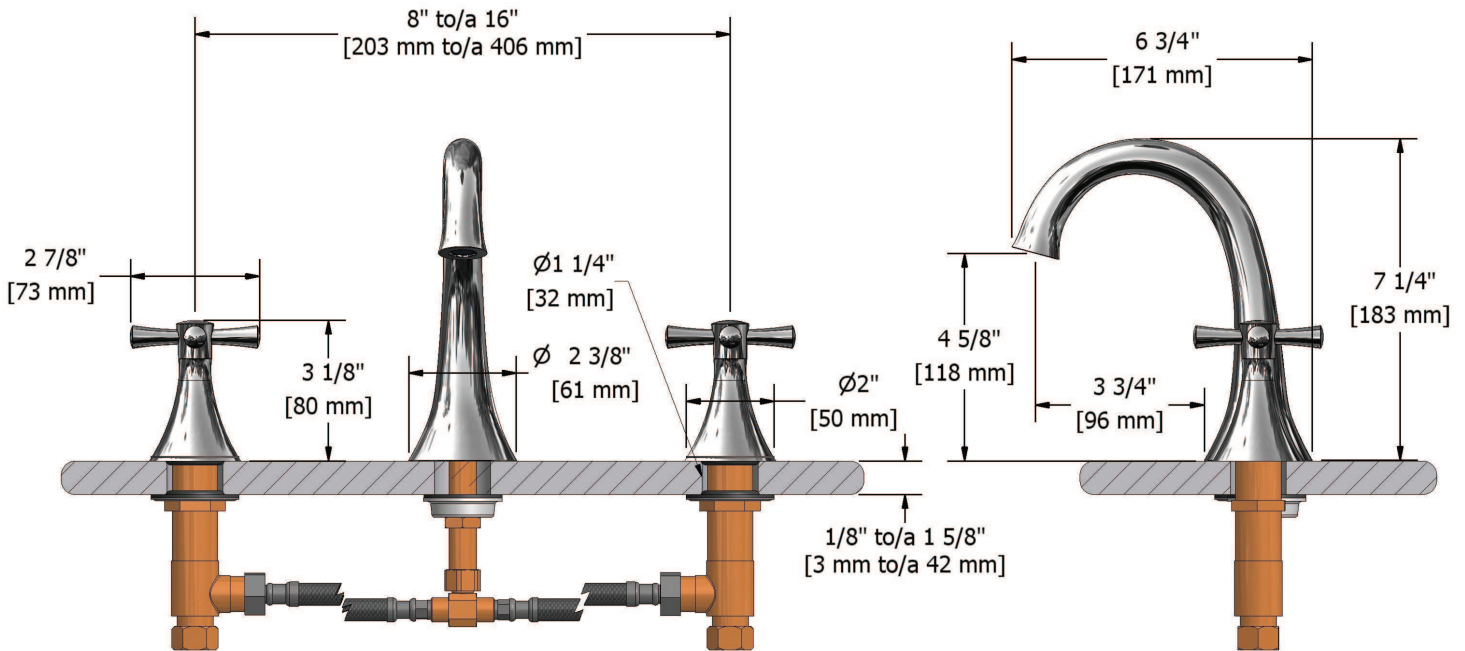

8" lavatory faucet
ED08+XX

Specifications

Descriptions

- 1/2" inlet male NPT
- Push drain
- Ceramic cartridge

Available colors

- C : Chrome
- BN : Brushed nickel (PVD)

Available flows

- 5.7 L/min, 1.5 gpm (US) 60psi
- 1.9 L/min, 0.5 gpm (US) 60psi (ED08+XX-05)
- 3.7 L/min, 1 gpm (US) 60psi (ED08+XX-10)

Cartridges

- Cold: #401-080 - Hot: #401-079

Certifications

- CSA B125.1
- NSF61
- ASME A112.18.1
- CMR248 Approval

Sizes, models and finishes may differ from thoses presented.

Warranty

The Riobel inc. product carries a limited LIFETIME warranty on the finish Chrome, Gold (PVD), Brushed nickel (PVD), Night brushed (PVD), Polished nickel (PVD) and all working parts and is guaranteed from the initial date of purchase against all manufacturing defects. Other finished 1 year.