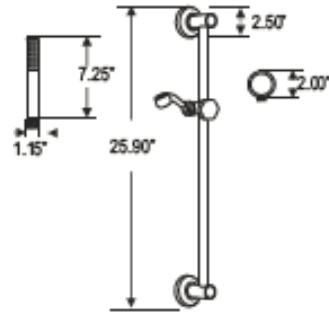

SHOWER COMPONENT

Contemporary Hand held shower W/Slide Bar
57" Hose and Round Supply Elbow
62CO

Codes and Standards

- ADA

ALTMANS RESERVES THE RIGHT TO MODIFY AND CHANGE SPECIFICATIONS AT ANY TIME. PLEASE VERIFY DIMENSIONS PRIOR TO INSTALLATION

Color/Finishes

- Polished Chrome, PVD Satin Nickel
- Refer to pricelist for other finishes.

Features and Benefits

- Includes 57" Supply Elbow
- Brass Construction
- 1/2 inch female Connection.