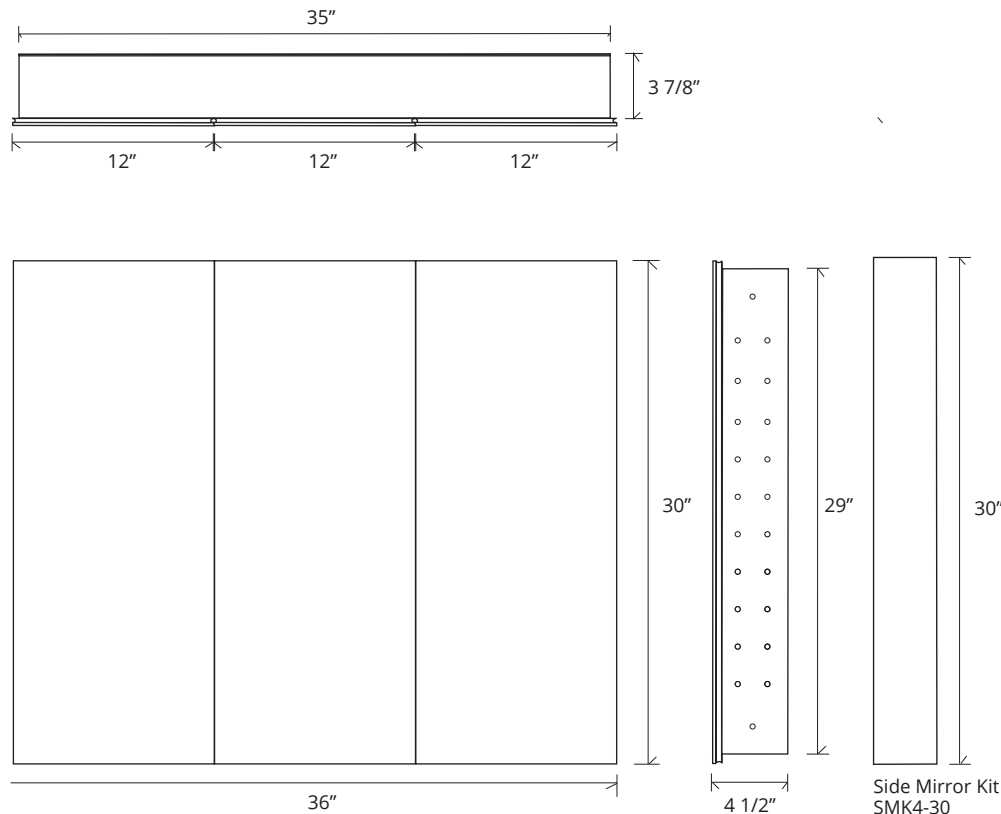

TRI VIEW FRAMELESS MIRROR CABINET

GC3630-4-SC-FM-Tri

Side Mirror Kit - Order for Surface Mount, #SMK4-30

Beveled Mirror also available (*replace "FM" with "BM" in model code*)

SPECIFICATIONS

Roughing-in Opening	35 3/8" x 29 3/8"
Overall Dimensions	36" x 30"

GLASSCRAFTERS INC.

Side Mirror Kit
SMK4-30
Order for Surface Mount