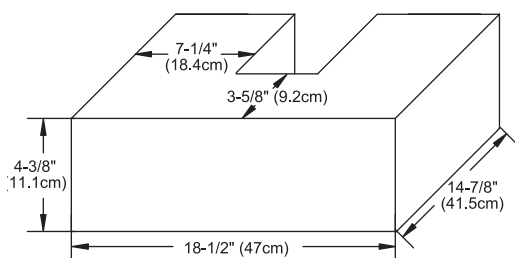

Available tops:

- CERAMIC SINKTOP
- STONE COUNTER
- TECHSTONE™ TOP
- WIDEAPPEAL™ TOP

BOTTOM DRAWER

Inner Dimensions

Exterior Dimensions

BACK PANEL