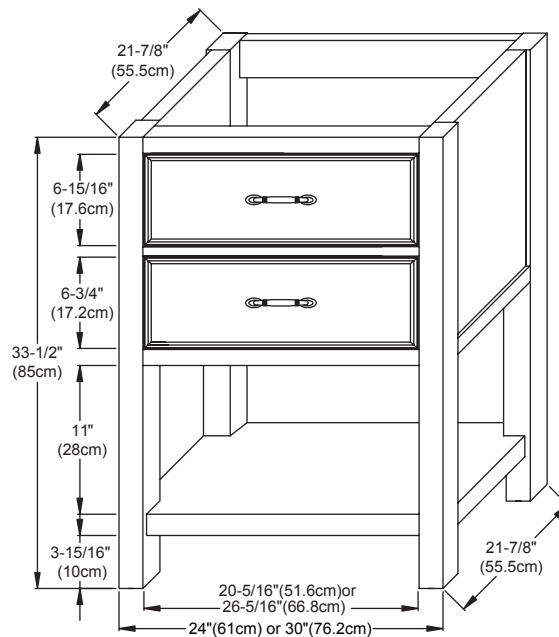

MODEL: 052724-FINISH  
052730-FINISH

SPECIFICATION SHEET

NEO-CLASSIC COLLECTION

Soft Close and Full Extension drawers with Dovetail construction  
 Matching finish throughout the interior  
 Optional Drawer Organizer  
 Matching Mirror and Medicine Cabinet  
 Handles meet USA standards: 3" center to center

Available tops:

- CERAMIC SINKTOP
- STONE COUNTER
- TECHSTONE™ TOP
- WIDEAPPEAL™ TOP

BOTTOM DRAWER

Inner Dimensions

Exterior Dimensions

BACK PANEL