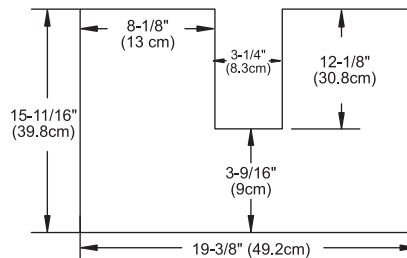

Available tops:

- CERAMIC SINKTOP
- STONE COUNTER
- TECHSTONE™ TOP
- WIDEAPPEAL™ TOP

BOTTOM DRAWER

Inner Dimensions

Exterior Dimensions

BACK PANEL