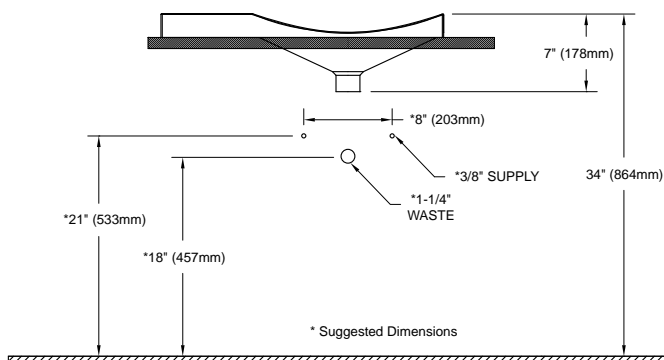

FLT142

Waza™ Noir™ Cast Iron Self-Rimming Lavatory

SPECIFICATIONS

- Waste 1-1/4" O.D.
- Size 25-9/16" W x 17-1/16" D
- Basin 17-1/16" W x 20-13/16" D
- Warranty One Year Limited Warranty
- Material Cast Iron
- Overflow None
- Shipping Weight 66.2 lbs.
- Shipping Dimensions 30-1/4" W x 21-3/4" D x 9-1/4" H

INSTALLATION NOTES

FLT142 - ADA COMPLIANCE CHECK

TOTO®

These dimensions and specifications are subject to change without notice