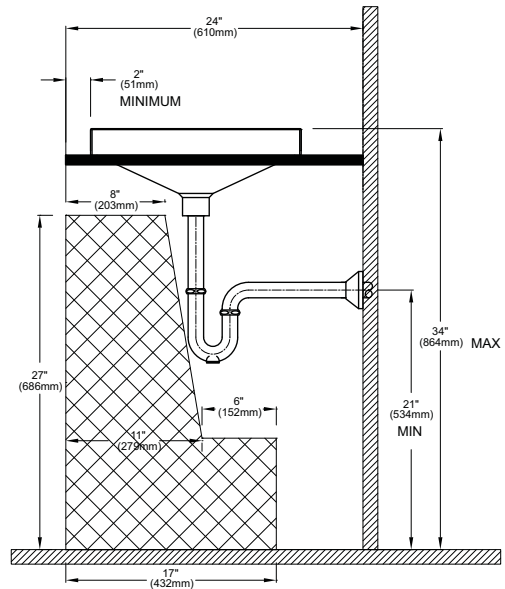

FLT142

Waza™ Noir™ Cast Iron Self-Rimming Lavatory

SPECIFICATIONS

- Waste 1-1/4" O.D.
- Size 25-9/16" W x 17-1/16" D
- Basin 17-1/16" W x 20-13/16" D
- Warranty One Year Limited Warranty
- Material Cast Iron
- Overflow None
- Shipping Weight 66.2 lbs.
- Shipping Dimensions 30-1/4" W x 21-3/4" D x 9-1/4" H

INSTALLATION NOTES

FLT142 - ADA COMPLIANCE CHECK

TOTO®

These dimensions and specifications are subject to change without notice