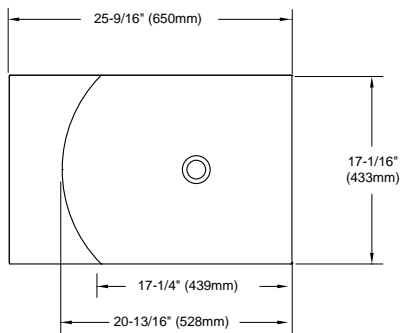

FLT142

Waza™ Noir™ Cast Iron Self-Rimming Lavatory

SPECIFICATIONS

- Waste 1-1/4" O.D.
- Size 25-9/16" W x 17-1/16" D
- Basin 17-1/16" W x 20-13/16" D
- Warranty One Year Limited Warranty
- Material Cast Iron
- Overflow None
- Shipping Weight 66.2 lbs.
- Shipping Dimensions 30-1/4" W x 21-3/4" D x 9-1/4" H

INSTALLATION NOTES

FLT142 - ADA COMPLIANCE CHECK

TOTO®

These dimensions and specifications are subject to change without notice