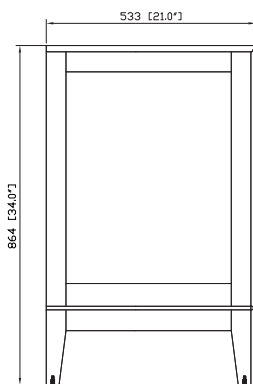

Avanity

MADISON-V36-TO/MADISON-V36-LE

Features

- Solid poplar frame and birch veneer plywood
- 2 soft-close doors
- 1 interior shelf
- Brushed nickel finished hardware (LE)
- Old bronze finished hardware (TO)
- Adjustable height levelers
- Under counter application

Colors / Finishes

- Tobacco
- Light Espresso

Nominal Dimension

- 36W x 21D x 34H (inches)

Components

Mirror	MADISON-M24-TO	MADISON-M28-TO	MADISON-M36-TO	MADISON-MC28-TO
	MADISON-M24-LE	MADISON-M28-LE	MADISON-M36-LE	MADISON-MC28-LE
Vanity Top	SUT37BK	SUT37CW	SUT37GB	
Sink	CUM18WT	CUM18LN		
Linen Tower	MADISON-LT24-TO	MADISON-LT24-LE		

Product Diagrams

Side

Top

For customer support please call 626 404 7678 weekdays 9:00 to 6:00 PST