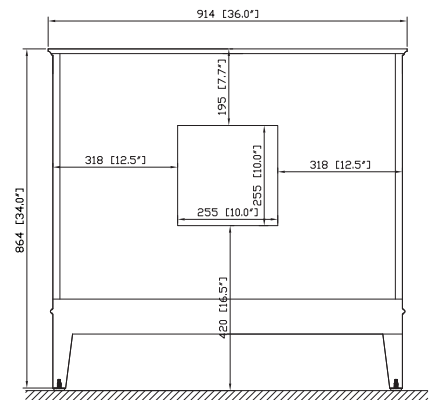

Avanity

MADISON-V36-TO/MADISON-V36-LE

Features

- Solid poplar frame and birch veneer plywood
- 2 soft-close doors
- 1 interior shelf
- Brushed nickel finished hardware (LE)
- Old bronze finished hardware (TO)
- Adjustable height levelers
- Under counter application

Colors / Finishes

- Tobacco
- Light Espresso

Nominal Dimension

- 36W x 21D x 34H (inches)

Components

Mirror	MADISON-M24-TO	MADISON-M28-TO	MADISON-M36-TO	MADISON-MC28-TO
	MADISON-M24-LE	MADISON-M28-LE	MADISON-M36-LE	MADISON-MC28-LE
Vanity Top	SUT37BK	SUT37CW	SUT37GB	
Sink	CUM18WT	CUM18LN		
Linen Tower	MADISON-LT24-TO	MADISON-LT24-LE		

Product Diagrams

Back

Side

Top

For customer support please call 626 404 7678 weekdays 9:00 to 6:00 PST