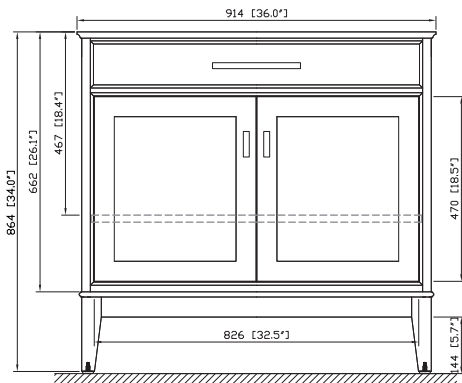

Product Diagrams

Front