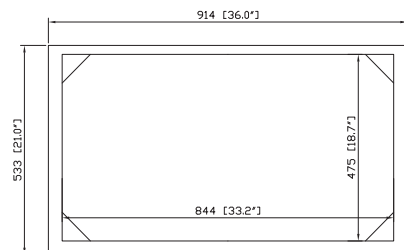

Colors / Finishes

- Tobacco
- Light Espresso

Nominal Dimension

- 36W x 21D x 34H (inches)

Components

Mirror	MADISON-M24-TO	MADISON-M28-TO	MADISON-M36-TO	MADISON-MC28-TO
	MADISON-M24-LE	MADISON-M28-LE	MADISON-M36-LE	MADISON-MC28-LE
Vanity Top	SUT37BK	SUT37CW	SUT37GB	
Sink	CUM18WT	CUM18LN		
Linen Tower	MADISON-LT24-TO	MADISON-LT24-LE		

Product Diagrams

Front

Back

Side

Top

For customer support please call 626 404 7678 weekdays 9:00 to 6:00 PST