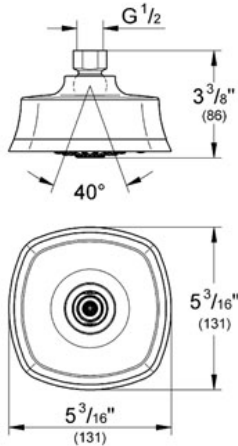

Product Description:
Head shower 3 sprays

Standard Specification:

- GROHE StarLight® finish
- GROHE SprayDimmer (flow rate reduction)
- GROHE EcoJoy® 2.0g flow limiter
- GROHE DreamSpray® perfect spray pattern
- SpeedClean anti-lime system
- Spray pattern: Rain, SmartRain, Massage
- Metal
- Suitable for instantaneous heater
- This head shower can be used only in conjunction with shower arm 26 036
- Min. recommended pressure 15 psi
- Max Flow Rate 2.0 gpm (7.6 L/min)