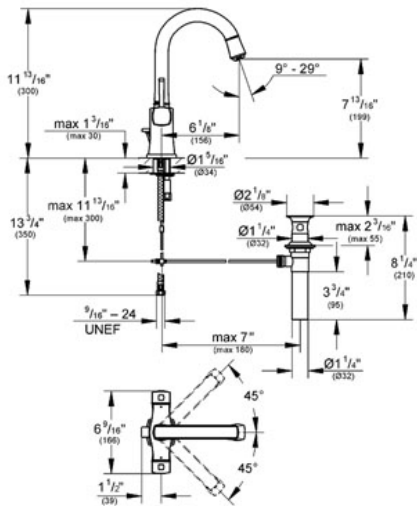

GRANDERA  
Two-handle basin mixer, 1/2"  
L-Size  
MODEL # 21108

Pure Freude an Wasser

GROHE America, Inc | 200 North Gary Avenue, Suite G, Roselle, IL 60172  
Phone: +1 (800) 444-7643 | Fax: +1 (800) 225-2778 | us-customerservice@grohe.com

**Product Description:**  
Two-handle basin mixer, 1/2"  
L-Size

**Standard Specification:**

- GROHE StarLight® finish
- GROHE EcoJoy® technology for less water and perfect flow
- GROHE AquaGuide® adjustable aerator 5.7 l/min
- Single hole installation
- Valves hot/cold with 1/2" cartridge (90°)
- Swivel Spout
- 1 1/4" pop-up waste set
- Stainless Steel Braided Flexible Supplies
- Max Flow Rate 1.5 gpm (5.7 L/min)

**Applicable Codes & Standards:**

- Energy Policy Act of 1992
- NSF 61
- ASME A112.18.1/CSA B125.1
- US Federal and State material regulations
- ICC/ANSI A117.1

**Color:**

- 21108 000 chrome
- 21108 EN0 Brushed Nickel