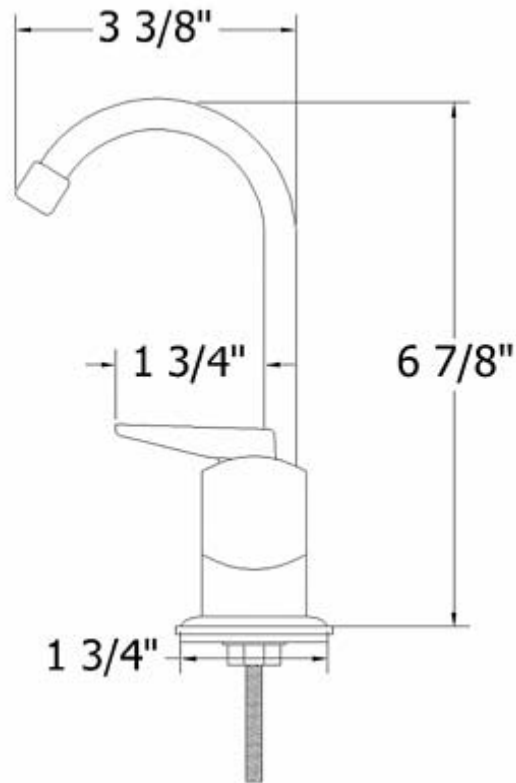

4518 – Water Dispenser Faucet

Technical Information

- Available finishes are Polished Brass(**55**), Polished Nickel(**56**), Satin Nickel(**60**), Weathered Brass(**70**).
- Please see cleaning instructions for finish care and maintenance information.
- 1/4" connection
- Cold water only

Part#

01
02
03
04
05
06

Description

Body
Rubber O-ring
Finished Escutcheon
Metal Washer
Metal Washer
Brass Nut

Please follow example when ordering parts for Water Dispenser Faucet.

- To order part#04 – **Metal Washer**
 - 9451804**xx**
- Please substitute finish number needed in place of **xx**.
- To order a part that is not finished use **00**