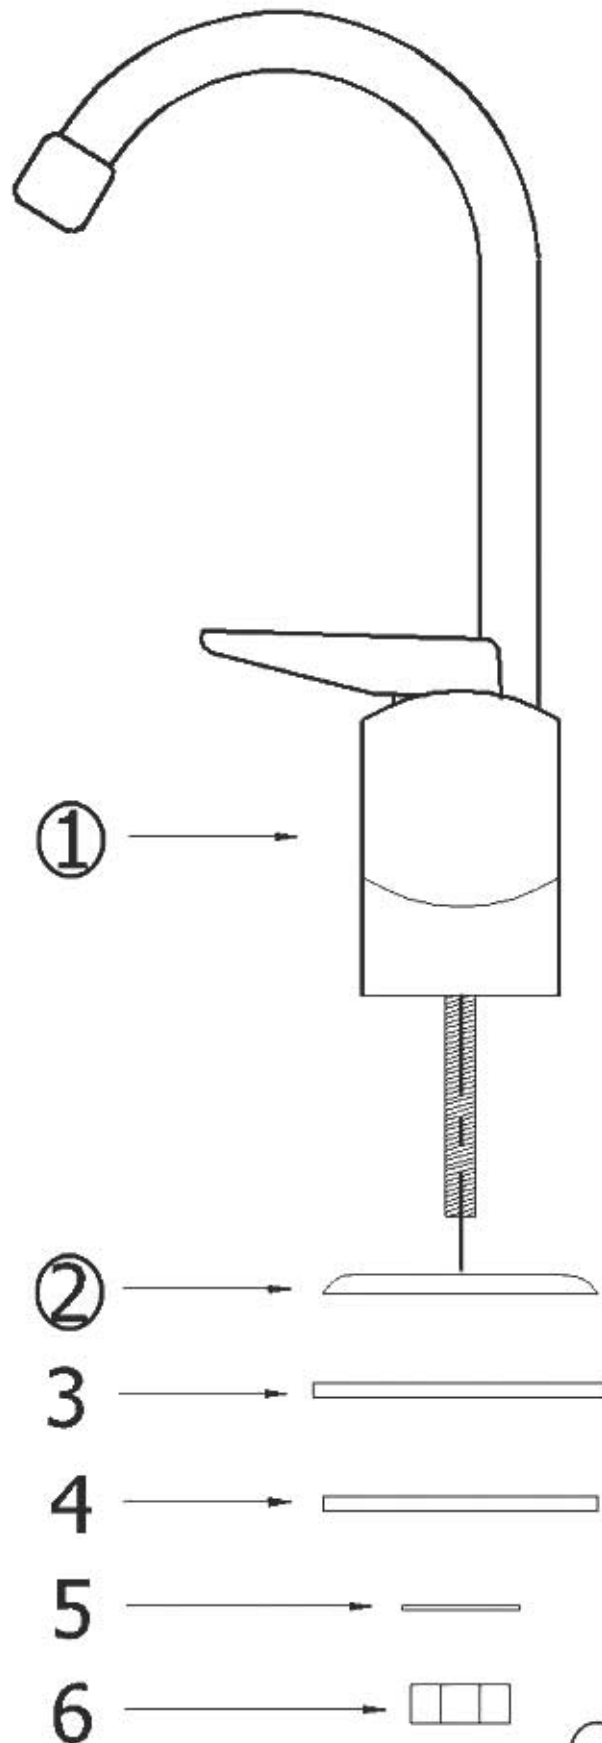

4518 – Water Dispenser Faucet

Technical Information

- Available finishes are Polished Brass(**55**), Polished Nickel(**56**), Satin Nickel(**60**), Weathered Brass(**70**).
- Please see cleaning instructions for finish care and maintenance information.
- 1/4" connection
- Cold water only

Part#

01
02
03
04
05
06

Description

Body
Rubber O-ring
Finished Escutcheon
Metal Washer
Metal Washer
Brass Nut

Please follow example when ordering parts for Water Dispenser Faucet.

- To order part#04 – **Metal Washer**
 - 9451804**xx**
- Please substitute finish number needed in place of **xx**.
- To order a part that is not finished use **00**

Herbeau
L'Art du Sanitaire depuis 1857

4518 - Water Dispenser Faucet

4518 - Water Dispenser Faucet

○ - Finished Pieces