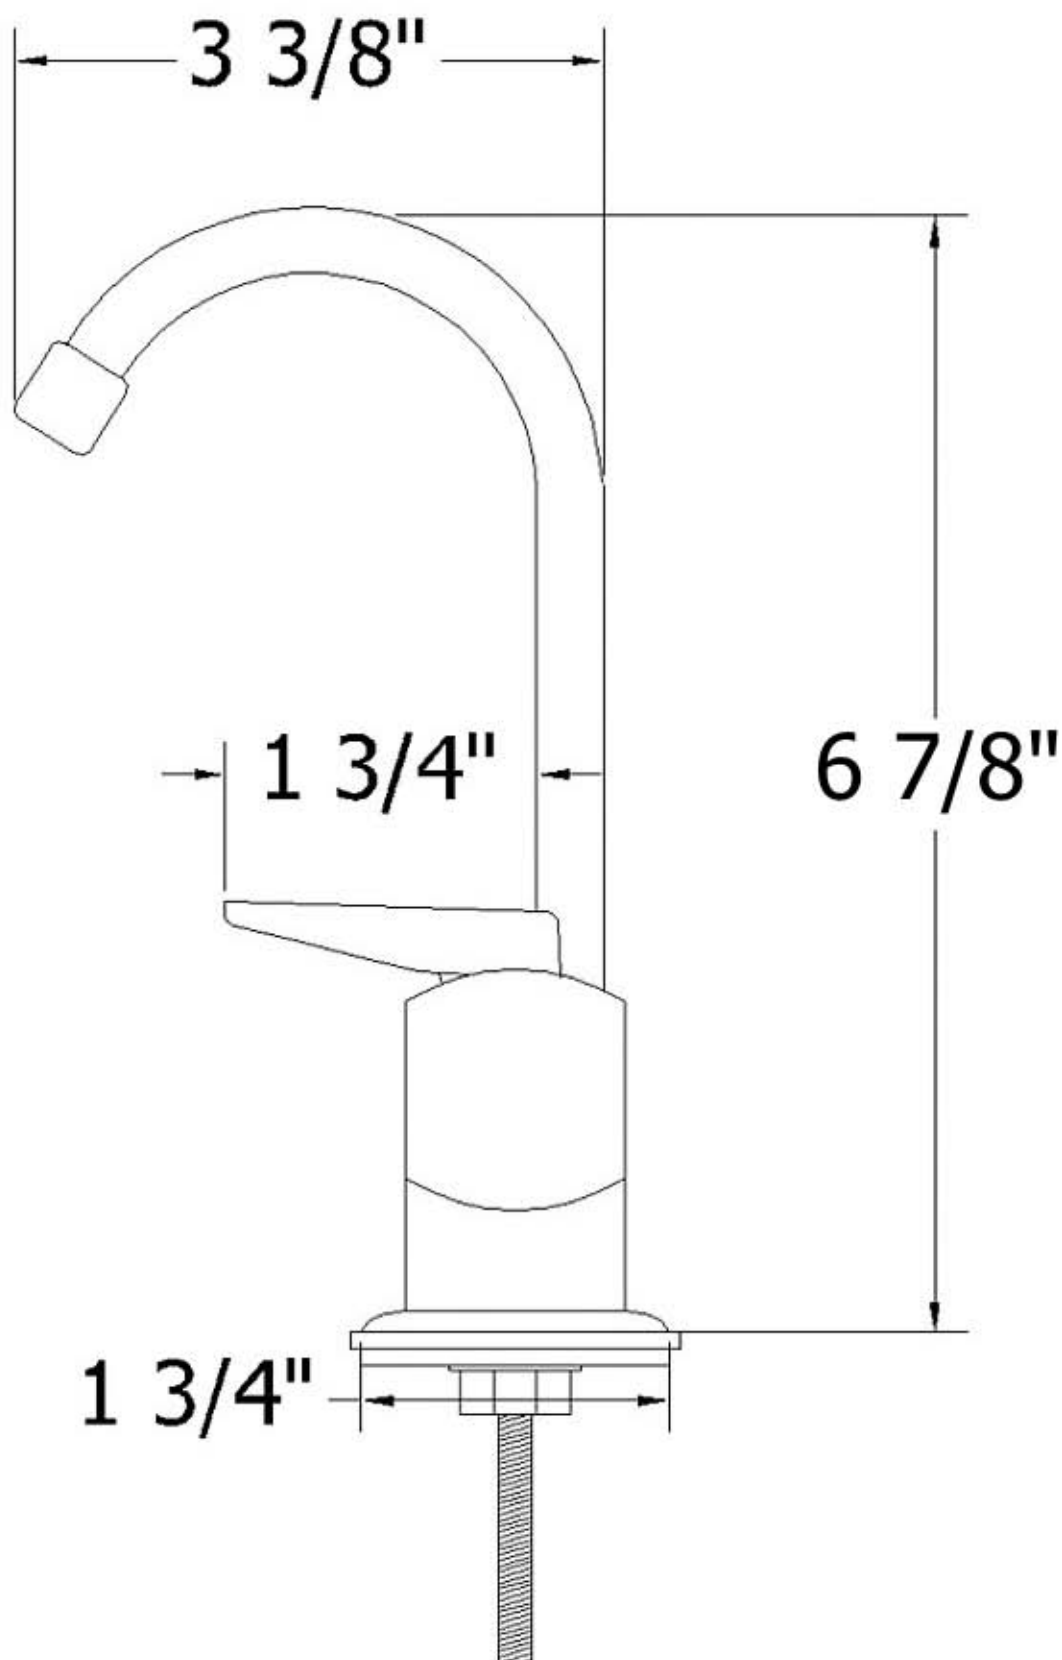

4518 – Water Dispenser Faucet

Technical Information

- Available finishes are Polished Brass(**55**), Polished Nickel(**56**), Satin Nickel(**60**), Weathered Brass(**70**).
- Please see cleaning instructions for finish care and maintenance information.
- 1/4" connection
- Cold water only

Part#

01
02
03
04
05
06

Description

Body
Rubber O-ring
Finished Escutcheon
Metal Washer
Metal Washer
Brass Nut

Please follow example when ordering parts for Water Dispenser Faucet.

- To order part#04 – **Metal Washer**
 - 9451804**xx**
- Please substitute finish number needed in place of **xx**.
- To order a part that is not finished use **00**

Herbeau
L'Art du Sanitaire depuis 1857

4518 - Water Dispenser Faucet

4518 - Water Dispenser Faucet

○ - Finished Pieces