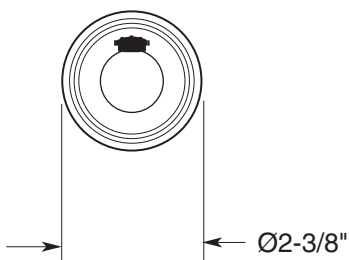

FEATURES:

- All brass construction.
- Available in all Sigma finishes. Warranty varies according to finish selection.
- Mounting bracket and screws are supplied.

Series 08
Robe Hook
1.08RH00

TOP VIEW

FRONT VIEW

SIDE VIEW

Note: Measurements are subject to change or cancellation. No responsibility is assumed for use of superseded or voided pages.