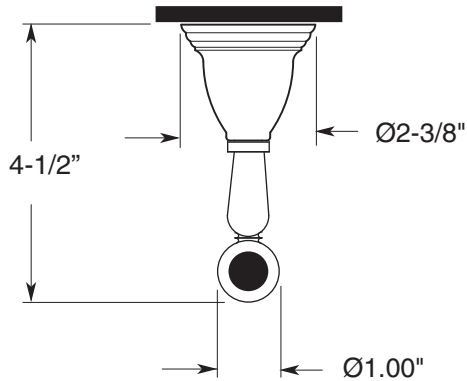

FEATURES:

- All brass construction.
- Available in all Sigma finishes. Warranty varies according to finish selection.
- Mounting bracket and screws are supplied.

Series 08
Robe Hook
1.08RH00

TOP VIEW

FRONT VIEW

SIDE VIEW

Note: Measurements are subject to change or cancellation. No responsibility is assumed for use of superseded or voided pages.