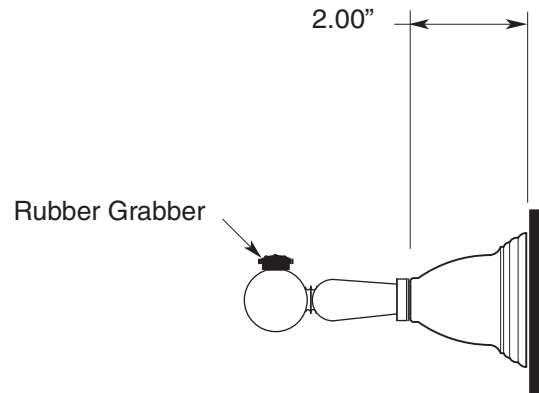

FEATURES:

- All brass construction.
- Available in all Sigma finishes. Warranty varies according to finish selection.
- Mounting bracket and screws are supplied.

Series 08
Robe Hook
1.08RH00

TOP VIEW

FRONT VIEW

SIDE VIEW

Note: Measurements are subject to change or cancellation. No responsibility is assumed for use of superseded or voided pages.