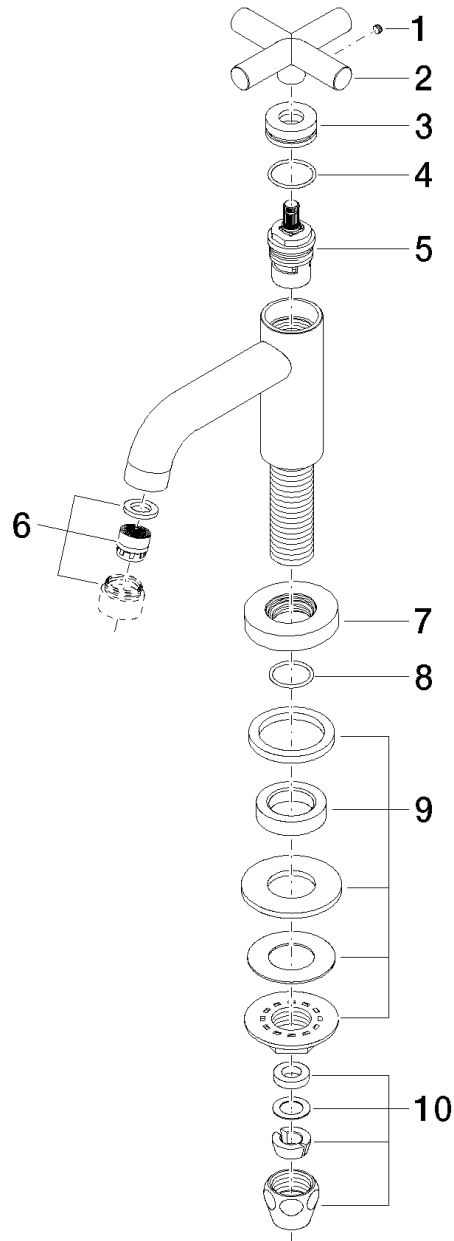

Product specifications

- **3 7/8" projection**
- M 18 x 1 aerator – male thread
- Total height 4 1/2"
- Height to aerator/spout outlet 1 5/8"
- 1/2" ceramic disc cartridge
- Compression connectors
- Water flow rate limited to max. 1.5 gpm
- low lead compliant
- Flange diameter 1 3/4"

Surfaces

- chrome 17500892-000010
- chrome 17500892-000010
- matt platinum 17500892-060010
- matt platinum 17500892-060010
- platinum 17500892-080010
- platinum 17500892-080010
- matt white 17500892-100010
- matt white 17500892-100010
- matt black 17500892-330010
- matt black 17500892-330010

Exploded assembly drawing

Order quantity

No.	Article number	Name	Installation quantity
1	09311105590	pin	1
2	092089011ff	handle	1
3	092102089ff	sleeve	1
4	09141008590	seal	1
5	9090031350090	top	1
6	90230106802ff	aerator	1
7	092789106ff	rosette	1
8	09141003290	seal	1
9	0423100108890	fixing set	1