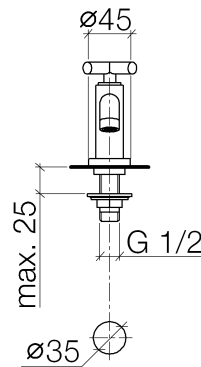

Product specifications

- **3 7/8" projection**
- M 18 x 1 aerator – male thread
- Total height 4 1/2"
- Height to aerator/spout outlet 1 5/8"
- 1/2" ceramic disc cartridge
- Compression connectors
- Water flow rate limited to max. 1.5 gpm
- low lead compliant
- Flange diameter 1 3/4"

Surfaces

- chrome 17500892-000010
- chrome 17500892-000010
- matt platinum 17500892-060010
- matt platinum 17500892-060010
- platinum 17500892-080010
- platinum 17500892-080010
- matt white 17500892-100010
- matt white 17500892-100010
- matt black 17500892-330010
- matt black 17500892-330010

Exploded assembly drawing

Order quantity

No.	Article number	Name	Installation quantity
1	09311105590	pin	1
2	092089011ff	handle	1
3	092102089ff	sleeve	1
4	09141008590	seal	1
5	9090031350090	top	1
6	90230106802ff	aerator	1
7	092789106ff	rosette	1
8	09141003290	seal	1
9	0423100108890	fixing set	1