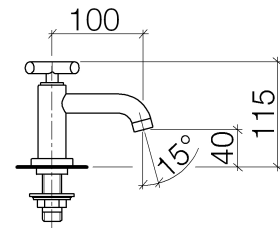

Product specifications

- **3 7/8" projection**
- M 18 x 1 aerator – male thread
- Total height 4 1/2"
- Height to aerator/spout outlet 1 5/8"
- 1/2" ceramic disc cartridge
- Compression connectors
- Water flow rate limited to max. 1.5 gpm
- low lead compliant
- Flange diameter 1 3/4"

Exploded assembly drawing

Order quantity

No.	Article number	Name	Installation quantity
1	09311105590	pin	1
2	092089011ff	handle	1
3	092102089ff	sleeve	1
4	09141008590	seal	1
5	9090031350090	top	1
6	90230106802ff	aerator	1
7	092789106ff	rosette	1
8	09141003290	seal	1
9	0423100108890	fixing set	1