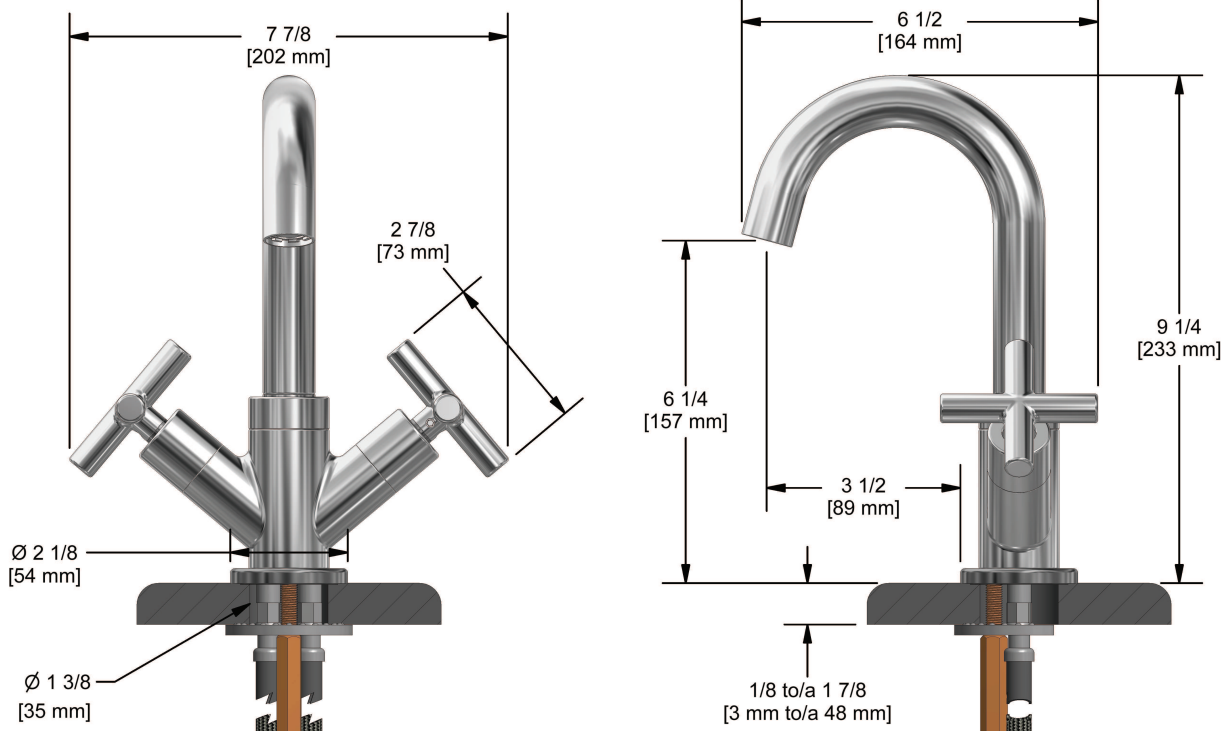

Certifications

- CSA B125.1
- NSF61
- ASME A112.18.1
- CMR248 Approval