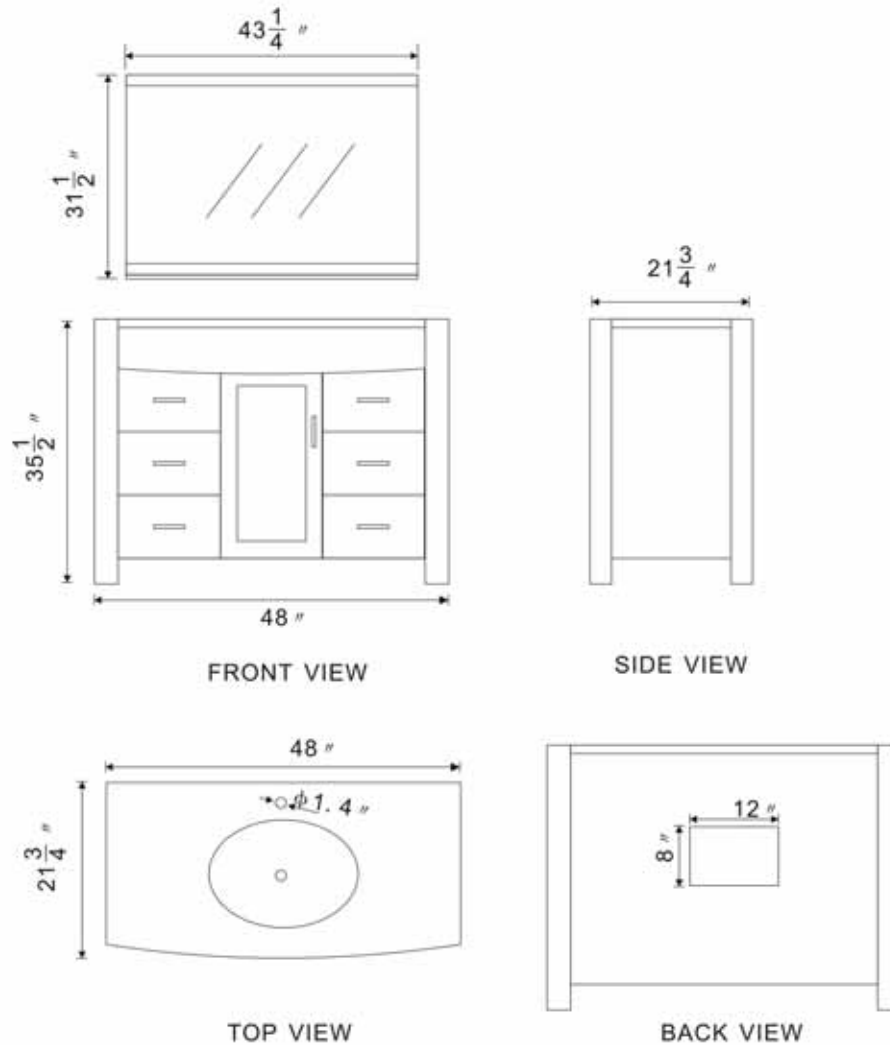

DEC017-G Waterfall 48" Single Sink Vanity Set (Faucet not included)

Design Element
Bath Furniture

The Waterfall Collection

The Waterfall 48" Vanity Set is elegantly constructed of solid oak wood. The integrated frosted glass counter top and sleek design bring contemporary elegance to any bathroom. The seamless oval drop in sink beautifully showcases the natural aqua counter top. This stylish design includes a soft closing cabinet and six drawers adorned with satin nickel hardware. Included is an espresso framed mirror with shelf. The Waterfall Bathroom Vanity is designed as a center piece to awe-inspire the eye without sacrificing quality, functionality or durability.

Waterfall 48" Single Sink Vanity Set

DEC017-G Product Features

- Solid Hardwood Construction
- Espresso Finish
- Integrated Glass Countertop and Sink
- Frosted Glass Drop-In Sink
- Chrome Pop-Up Drain
- Soft Closing Single-Door Cabinet
- Six Functional Pull-Out Drawers
- Satin Nickel Finish Hardware
- Specs: 47.25"W x 21.75"D x 33.75"H