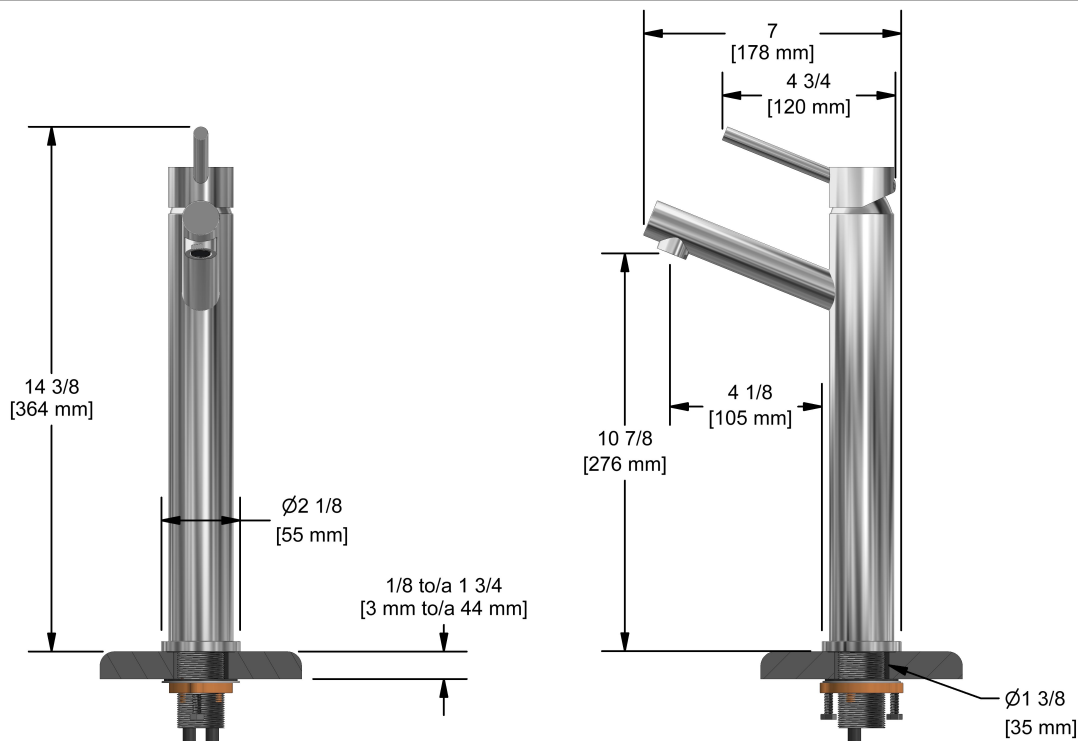

Single hole lavatory faucet
YL01XX

Specifications

Descriptions

- Ceramic cartridge
- 3/8" speedway compression
- No drain

Available colors

- C : Chrome
- BN : Brushed nickel (PVD)

Available flows

- 5.7 L/min, 1.5 gpm (US) 60psi
- 1.9 L/min, 0.5 gpm (US) 60psi (**YL01XX-05**)
- 3.7 L/min, 1 gpm (US) 60psi (**YL01XX-10**)

Cartridges

- 401-072

Certifications

- CSA B125.1
- NSF61
- ASME A112.18.1
- CMR248 Approval

Sizes, models and finishes may differ from thoses presented.

Warranty

The Riobel inc. product carries a limited LIFETIME warranty on the finish Chrome, Gold (PVD), Brushed nickel (PVD), Night brushed (PVD), Polished nickel (PVD) and all working parts and is guaranteed from the initial date of purchase against all manufacturing defects. Other finished 1 year.