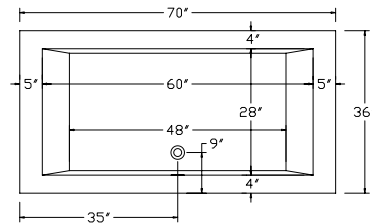

### AVAILABLE SIZES

66" L x 36" W x 27" D 20" ID – Center Drain  
 Available as drop-in: 66" L x 36" W x 21" H

- Linear Overflow  
 Available in multiple finishes

Air Inlet location  
 at 9:00 from overflow  
 Overflow is integral  
 to the tub

- Remote Control

- Tower