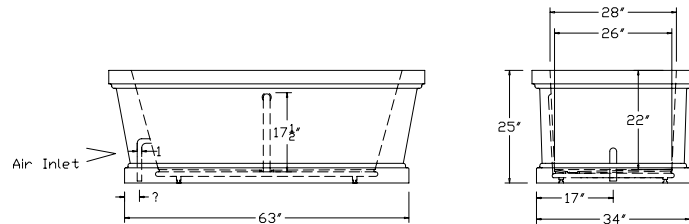

- Linear Overflow  
 Available in multiple finishes

Air Inlet location  
 at 9:00 from overflow  
 Overflow is integral  
 to the tub

- Remote Control

- Tower