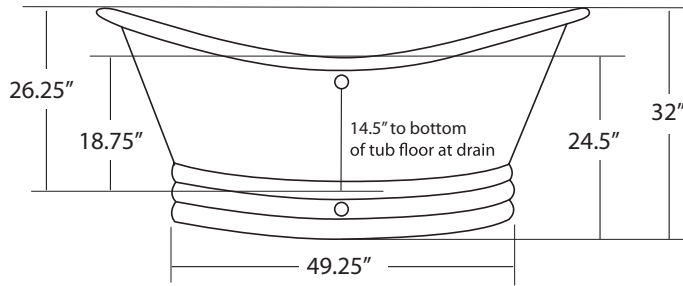

SPECIFICATIONS

72" Aurora

CPS902- Antique
CPS905- Brushed Nickel

PRODUCT DETAILS

- 72" x 32" x 32" OD
- Hand hammered 16 gauge recycled copper
- 2" drain opening
- Dimensions are not exact and may vary $\pm 1/2"$

INSTALLATION

- Freestanding bathtub

COORDINATING PRODUCTS

- Trip Lever Bath Waste & Overflow: DR280

STANDARDS COMPLIANCE

- IAPMO Listed / UPC

IMPORTANT

Due to the handcrafted nature of this product, it will vary in finish, texture, hammering, and other details. Dimensions may vary up to 1 1/2".