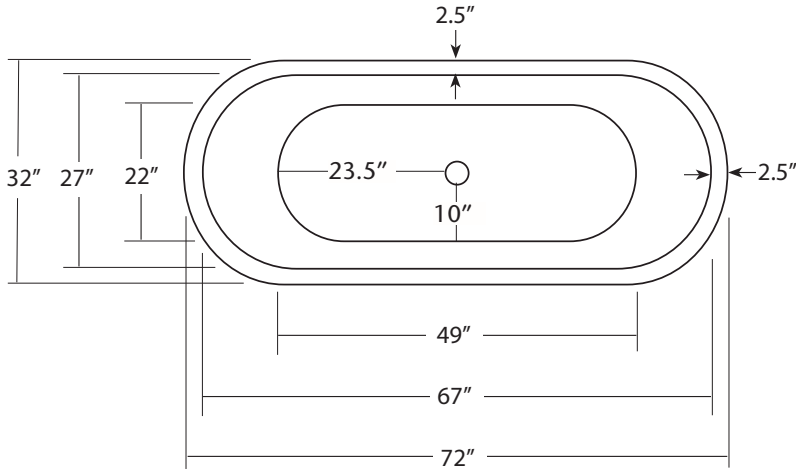

SPECIFICATIONS

72" Aurora

CPS902- Antique
CPS905- Brushed Nickel

PRODUCT DETAILS

- 72" x 32" x 32" OD
- Hand hammered 16 gauge recycled copper
- 2" drain opening
- Dimensions are not exact and may vary $\pm 1/2"$

INSTALLATION

- Freestanding bathtub

COORDINATING PRODUCTS

- Trip Lever Bath Waste & Overflow: DR280

STANDARDS COMPLIANCE

- IAPMO Listed / UPC

IMPORTANT

Due to the handcrafted nature of this product, it will vary in finish, texture, hammering, and other details. Dimensions may vary up to 1 1/2".