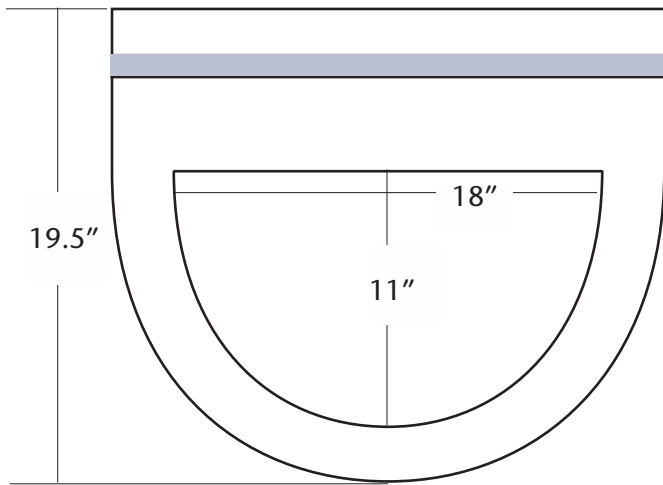

SPECIFICATIONS FOR
HALCYON VANITY

FRONT VIEW

VNS231 - Caramel Bamboo

PRODUCT DETAILS

- * 23" w x 18" d x 19.5" h
- * FSC* certified Bamboo with solid Bamboo and Poplar substrate
- * Woven Strand Bamboo inlay
- * Integral Top
- * Low VOC polyurethane finish

INSTALLATION

- * Wall Mount - integrated French cleat for easy installation
- * Combine with lavatory sinks: Maestro Petit, Maestro Sonata Petit, and Rolled Baby Classic

TOP VIEW

COORDINATING PRODUCTS

- * Decorative Bottle Trap
- * *Sink and drain sold separately*

IMPORTANT

Due to the handcrafted nature of this product, it will vary in finish, texture, hammering, and other details. Dimensions may vary up to 1/2". We strongly recommend that you wait for the actual product before making any installation cuts.