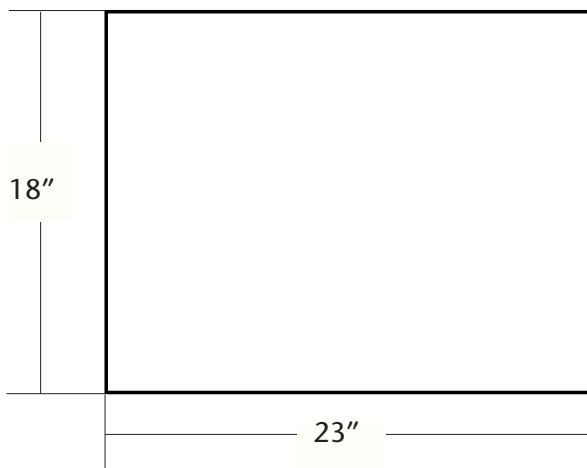

TOP VIEW

COORDINATING PRODUCTS

- Decorative Bottle Trap
- *Sink and drain sold separately*

IMPORTANT

Due to the handcrafted nature of this product, it will vary in finish, texture, hammering, and other details. Dimensions may vary up to 1/2". We strongly recommend that you wait for the actual product before making any installation cuts.

* Forest Stewardship Council