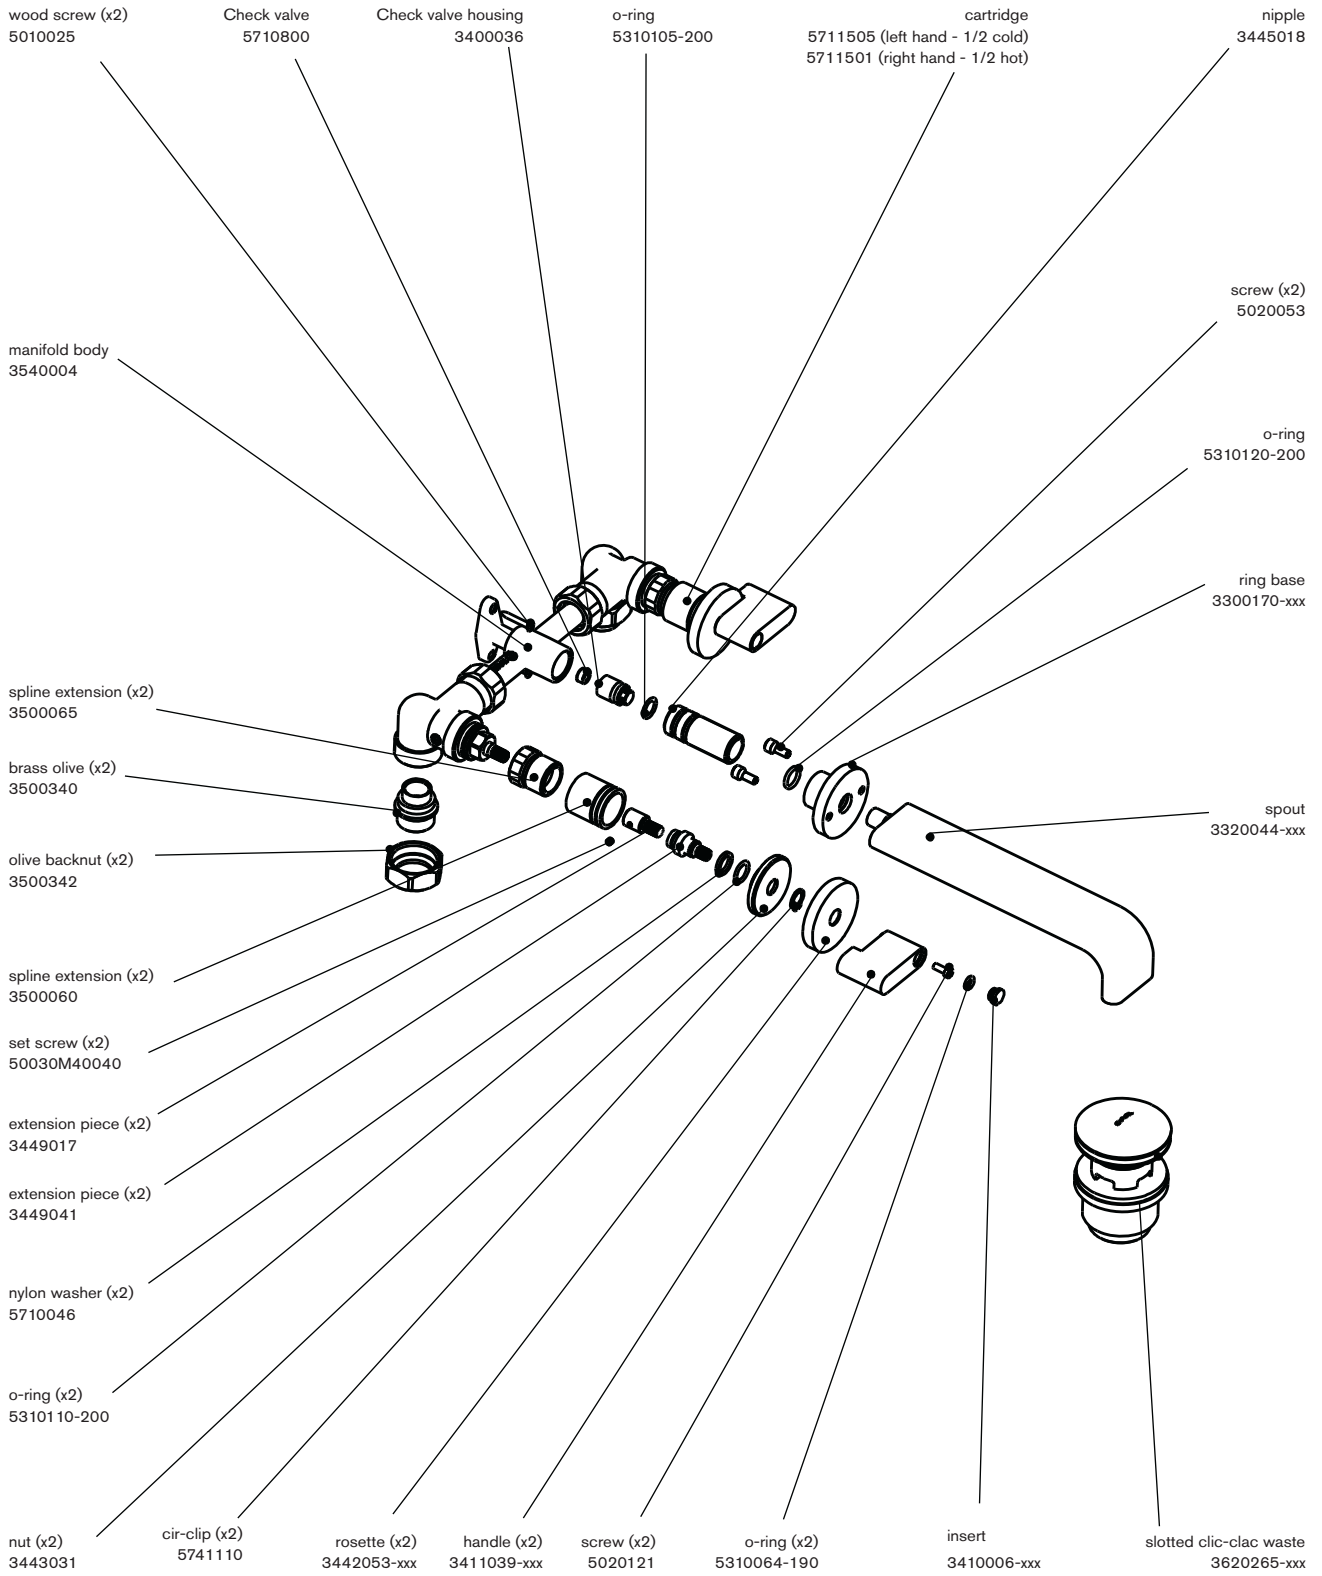

M3

3 hole wall mount lavatory faucet

dimensions inches

technical specifications
 note: xxx represent different finishes

code: 231 156 xxx

www.cifial.pt | cifial@cifial.pt
 cifial@cifial.es
 www.cifial.co.uk | sales@cifial.co.uk
 www.cifialusa.com

5663680
 983M3002W05