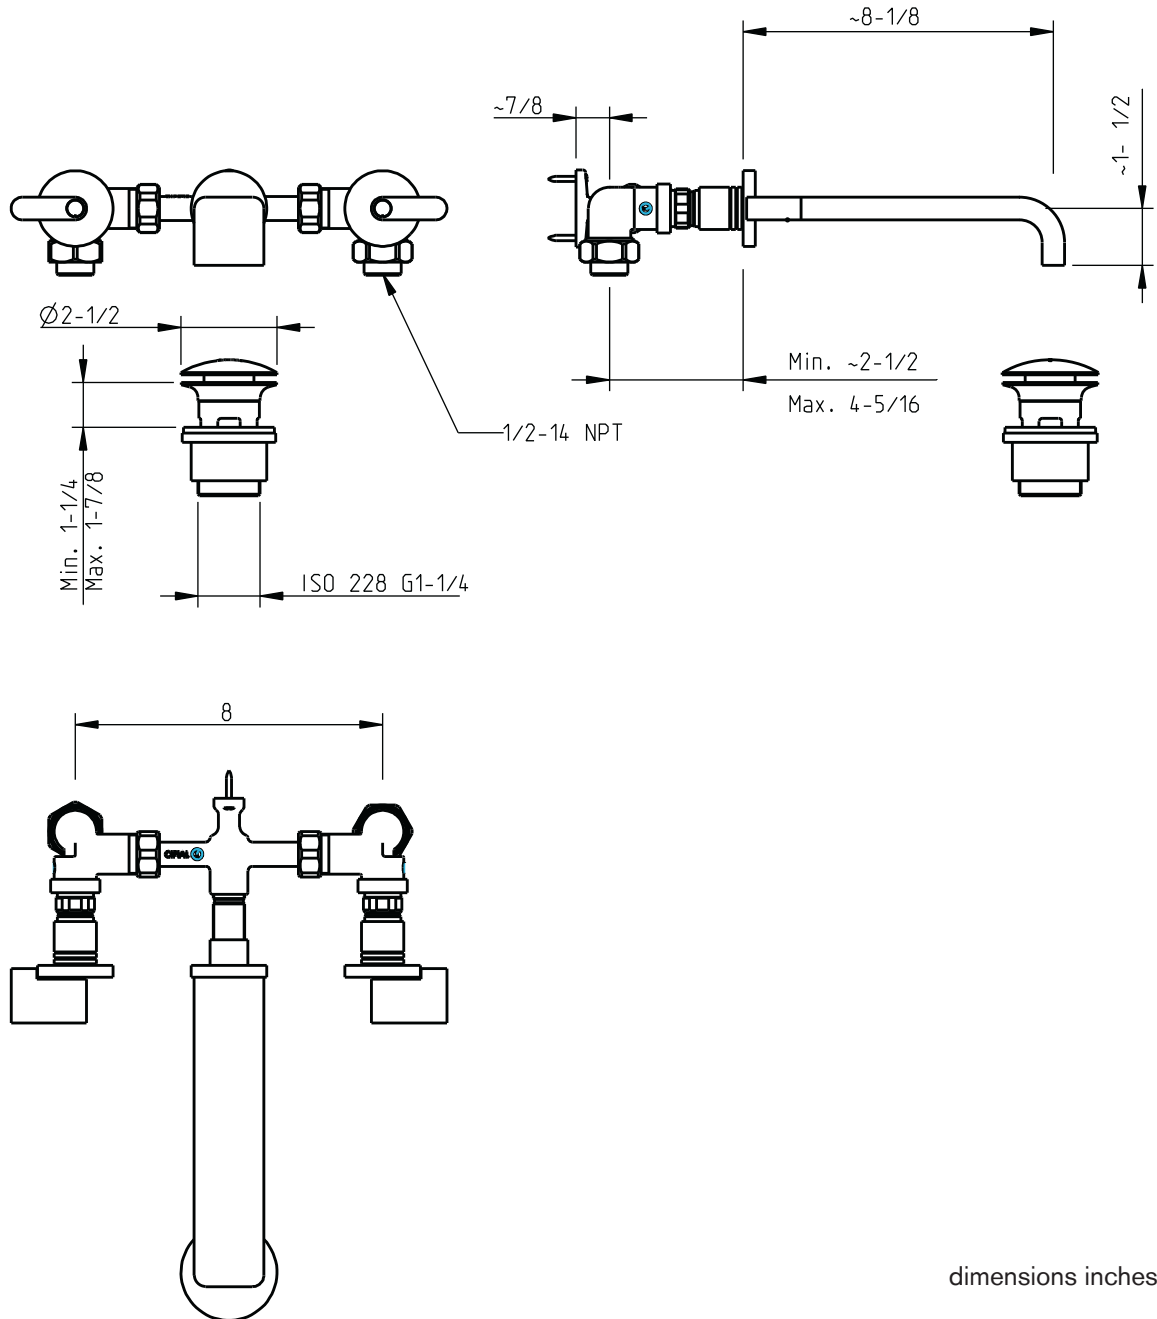

M3

3 hole wall mount lavatory faucet

dimensions inches

technical specifications
 note: xxx represent different finishes

code: 231 156 xxx

www.cifial.pt | cifial@cifial.pt
 cifial@cifial.es
 www.cifial.co.uk | sales@cifial.co.uk
 www.cifialusa.com

5663680
 983M3002W05