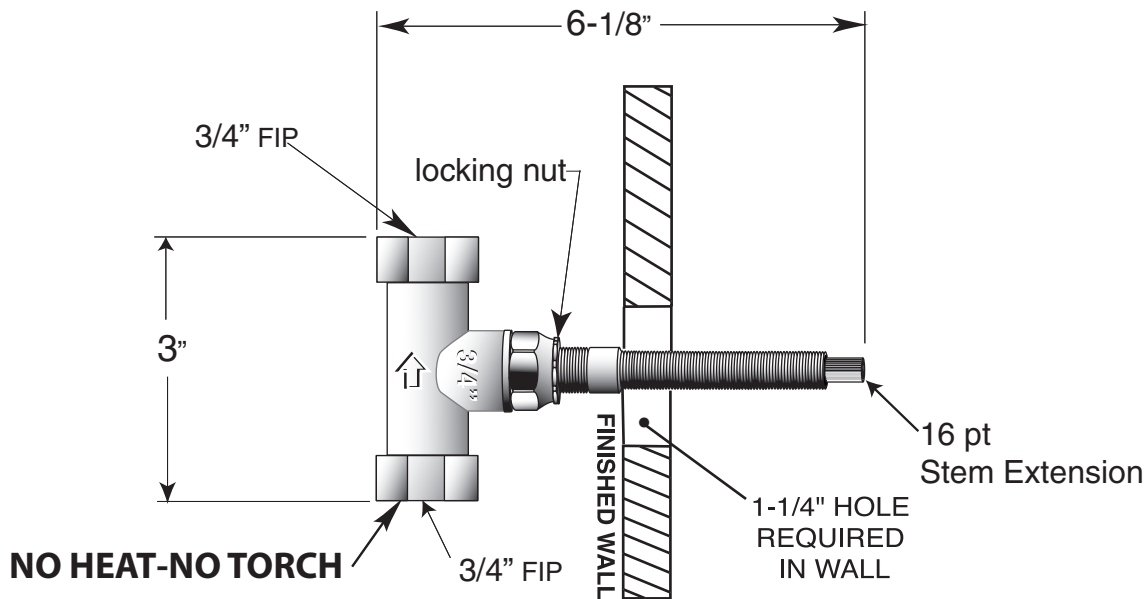

3/4" In-Line Shut-Off

FEATURES:

This product meets and exceeds the following codes and standards

- Meets: ASME A112.18.1-2005/CSAB125.1-2005
- Replacement Cartridge: No. 18.30.011

Valve & Trim
1.001484
Alexandria Cross Handle
(1.001484T - Trim Only)

Note: Measurements are subject to change or cancellation. No responsibility is assumed for use of superseded or voided pages.