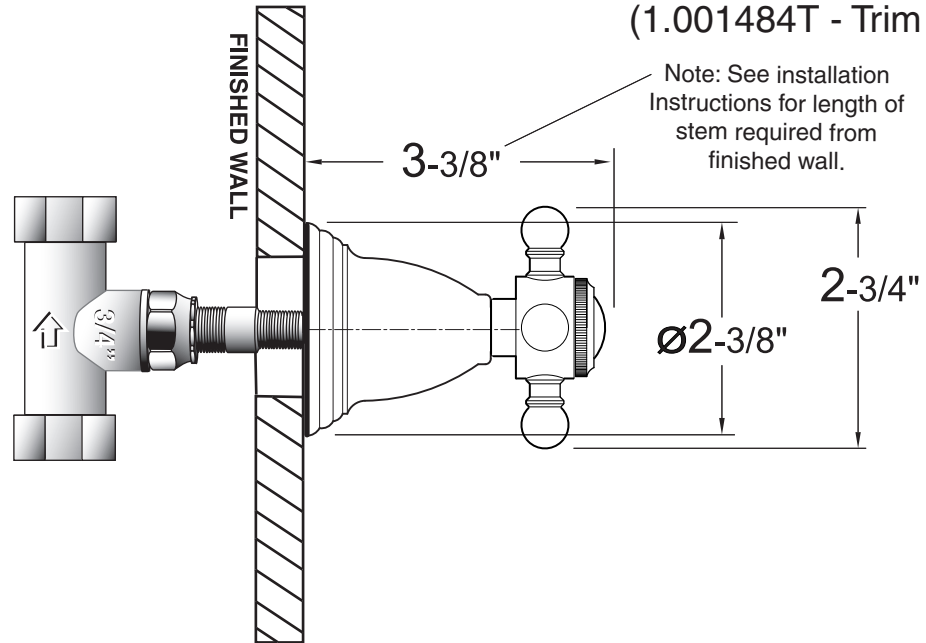

3/4" In-Line Shut-Off

FEATURES:

This product meets and exceeds the following codes and standards

- Meets: ASME A112.18.1-2005/CSAB125.1-2005
- Replacement Cartridge: No. 18.30.011

Valve & Trim
1.001484
Alexandria Cross Handle
(1.001484T - Trim Only)

Note: Measurements are subject to change or cancellation. No responsibility is assumed for use of superseded or voided pages.