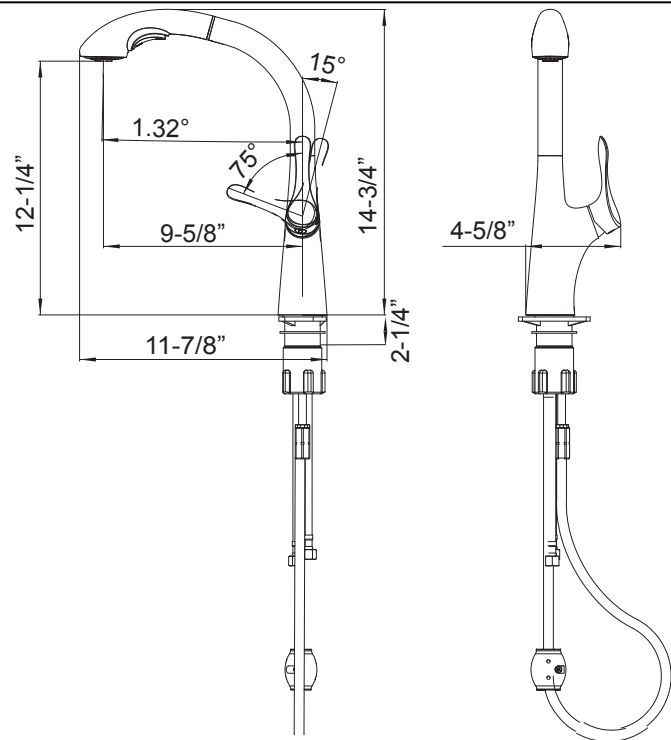

### FEATURES

- Solid brass body
- Dual pull-down spray
- Ceramic disk cartridge
- 2.2 GPM flow rate
- Installation in a 1-3/8" hole
- 180 degree spout swivel
- 2-1/4" maximum deck thickness
- \* Stainless steel finish is a color co-ordinate and not actually made of or in stainless steel

### NOMINAL DIMENSIONS

Model 441510 shown

REACH	SPOUT HEIGHT	FAUCET HEIGHT
9-5/8"	12-1/4"	14-3/4"

See next page for exploded parts drawing and parts list.

**BLANCO AMERICA**

800.451.5782

www.blancoamerica.com

© 2013 BLANCO AMERICA

7/13

SPEC-003

REPAIR PART GUIDE		
Num.	Description	Part #
1	Cartridge	441545
2	Cartridge Lock Nut	441544
3	Cartridge cap - Chrome	441557
4	Handle - Chrome	441559
5	Screw cap - Chrome	441540
6	Handle screw	441539
7	Set of O-rings and screw	441561
8	Handspray - Chrome	441562
9	Supply lines	441566
10	Spray hose	441553
11	Check valve	441555
12	Weight	441556
13	Mounting kit	441548