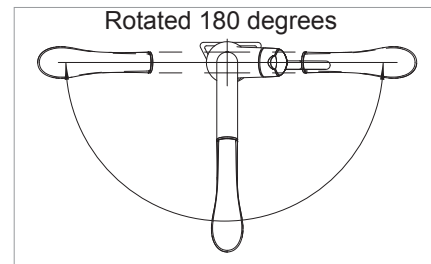

### FEATURES

- Solid brass body
- Dual pull-down spray
- Ceramic disk cartridge
- 2.2 GPM flow rate
- Installation in a 1-3/8" hole
- 180 degree spout swivel
- 2-1/4" maximum deck thickness
- \* Stainless steel finish is a color co-ordinate and not actually made of or in stainless steel

### NOMINAL DIMENSIONS

Model 441510 shown

REACH	SPOUT HEIGHT	FAUCET HEIGHT
9-5/8"	12-1/4"	14-3/4"

See next page for exploded parts drawing and parts list.

**BLANCO AMERICA**

800.451.5782

www.blancoamerica.com