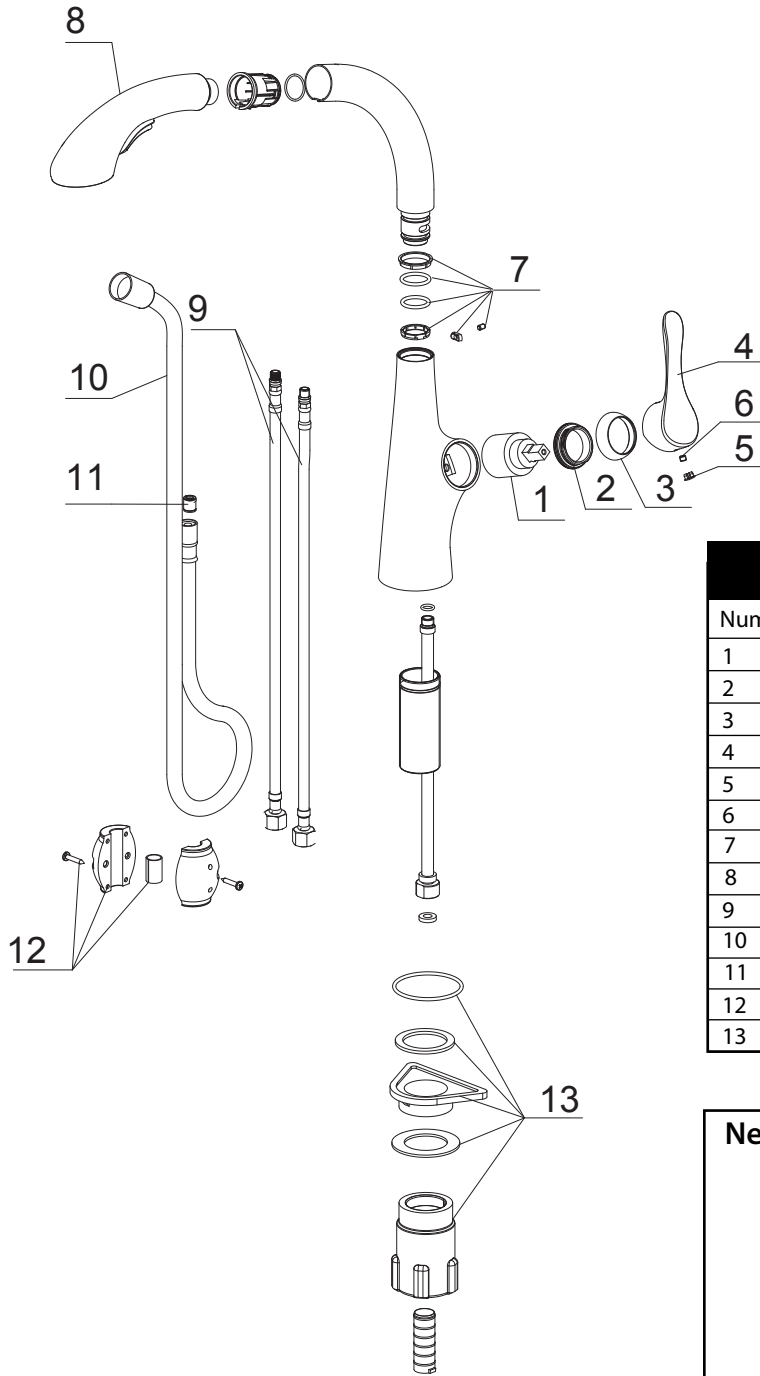

### FEATURES

- Solid brass body
- Dual pull-down spray
- Ceramic disk cartridge
- 2.2 GPM flow rate
- Installation in a 1-3/8" hole
- 180 degree spout swivel
- 2-1/4" maximum deck thickness
- \* Stainless steel finish is a color co-ordinate and not actually made of or in stainless steel

### NOMINAL DIMENSIONS

Model 441510 shown

REACH	SPOUT HEIGHT	FAUCET HEIGHT
9-5/8"	12-1/4"	14-3/4"

See next page for exploded parts drawing and parts list.

**BLANCO AMERICA**

800.451.5782

www.blancoamerica.com

© 2013 BLANCO AMERICA

7/13

SPEC-003

REPAIR PART GUIDE		
Num.	Description	Part #
1	Cartridge	441545
2	Cartridge Lock Nut	441544
3	Cartridge cap - Chrome	441557
4	Handle - Chrome	441559
5	Screw cap - Chrome	441540
6	Handle screw	441539
7	Set of O-rings and screw	441561
8	Handspray - Chrome	441562
9	Supply lines	441566
10	Spray hose	441553
11	Check valve	441555
12	Weight	441556
13	Mounting kit	441548