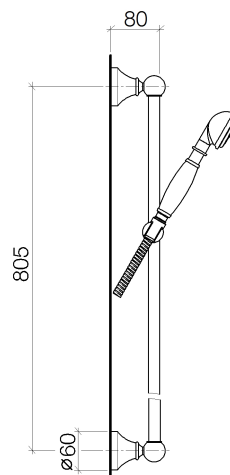

Product specifications

For details refer to main article

Surfaces

- | | |
|-----------------|-------------|
| • chrome | 26403360-00 |
| • matt platinum | 26403360-06 |
| • platinum | 26403360-08 |
| • brass | 26403360-09 |

Exploded assembly drawing

Order quantity

No.	Article number	Name	Installation quantity
1	28002970ff	shower	1
2	28204970ff	hose	1
3	26701410ff	shower set	1