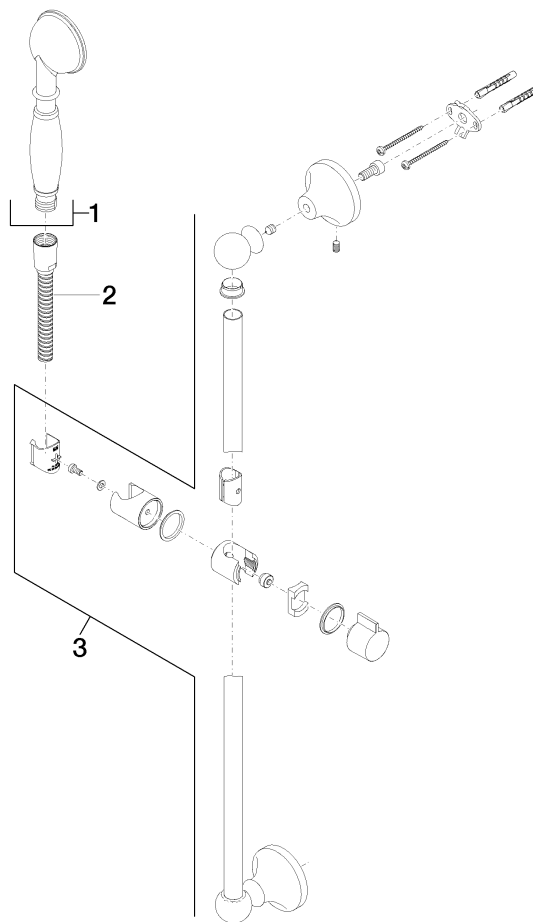

Product specifications

For details refer to main article

Surfaces

- | | |
|-----------------|-------------|
| • chrome | 26403360-00 |
| • matt platinum | 26403360-06 |
| • platinum | 26403360-08 |
| • brass | 26403360-09 |

Exploded assembly drawing

Order quantity

No.	Article number	Name	Installation quantity
1	28002970ff	shower	1
2	28204970ff	hose	1
3	26701410ff	shower set	1