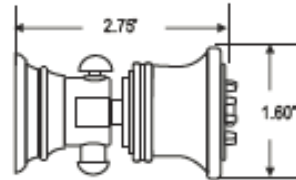

ALTMANS™

SHOWER COMPONENTS

Needle Spray 2-Way Adjustable Body Jet
For Wall (course to fine) with Non Positive Shutoff
69S

2.5 GPM

Codes and Standards

ALTMANS RESERVES THE RIGHT TO
MODIFY AND CHANGE SPECIFICATIONS
AT ANY TIME. PLEASE VERIFY DIMEN-
SIONS PRIOR TO INSTALLATION

Color/Finishes

- Polished Chrome, PVD Satin Nickel
- Refer to pricelist for other finishes.

Features and Benefits

- Brass Construction
- 1/2 inch female Connection