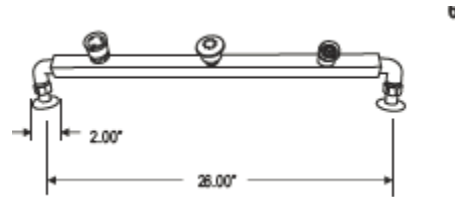

Codes and Standards

ALTMANS RESERVES THE RIGHT TO
MODIFY AND CHANGE SPECIFICATIONS
AT ANY TIME. PLEASE VERIFY DIMEN-
SIONS PRIOR TO INSTALLATION

Color/Finishes

- Polished Chrome, PVD Satin Nickel
- Refer to pricelist for other finishes.