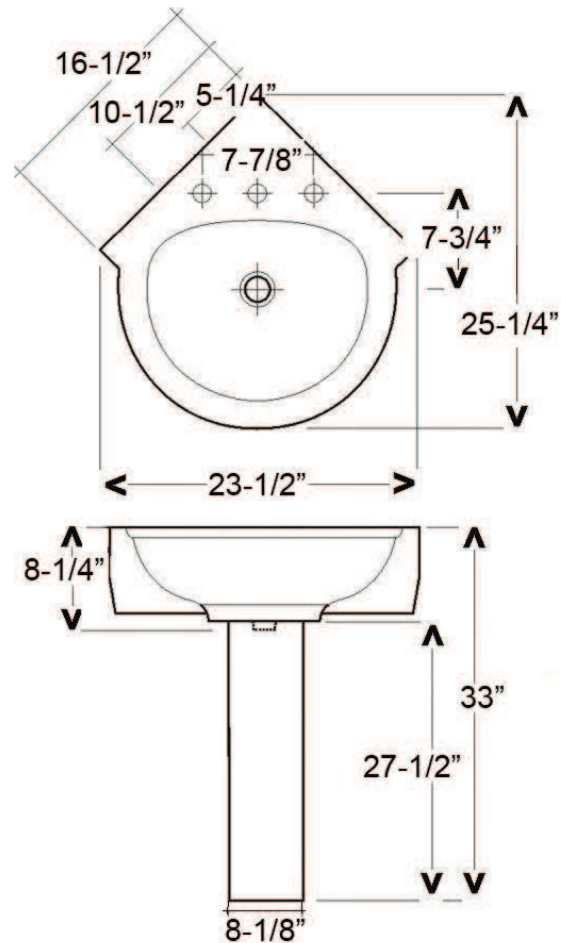

# EVOLUTION PEDESTAL LAVATORY

Cat. No.  
3-221

Faucet not included

W: 23 1/2"  
D: 25 1/4"  
H: 33"  
Flange: 1 5/8"

### Interior Dimensions:

Basin Interior: 16" x 13 1/2"  
Basin Depth: 6 1/2"  
Mount bolts height: 30 1/4"  
Mount holes cc: 1"  
Spout hole: 1 3/8"

### Features:

- ▶ Made of Vitreous China
- ▶ 1-hole
- ▶ Mounting Hardware Included

### Colors:

WH White

Meets or exceeds the following specifications: ASME A112.19.2, 2008 and CSA B45.1-08 for ceramic plumbing fixtures.

Dimensions of fixture are nominal and may vary within the range of tolerances established by ASMEI Standard A112.19.2-2008. Dimensions and specifications subject to change without notice.