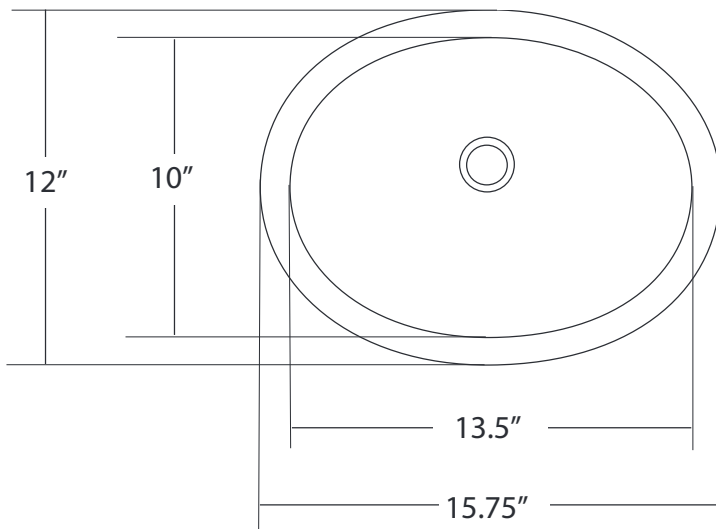

SPECIFICATIONS FOR
BABY CLASSIC

CPS238- Antique
CPS538- Brushed Nickel

PRODUCT DETAILS

- * 15.75" x 12" x 5" OD
- * 13.5" x 10" x 4.5" ID
- * Hand hammered 18 gauge recycled copper
- * 1.5" drain opening
- * Dimensions are not exact and may vary $\pm 1/2"$

INSTALLATION

- * Lavatory
- * Undermount

COORDINATING PRODUCTS

- * Drains: DR120, DR150 or DR160

STANDARDS COMPLIANCE

- * IAPMO Listed / cUPC

IMPORTANT

Due to the handcrafted nature of this product, it will vary in finish, texture, hammering, and other details. Dimensions may vary up to 1/2". We strongly recommend that you wait for the actual product before making any installation cuts.