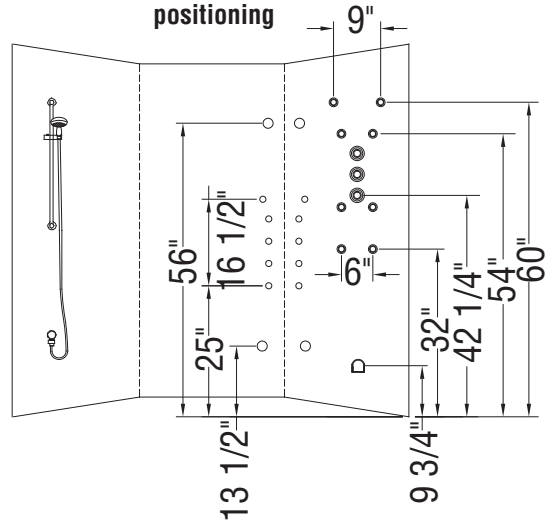

Left foot rest / Right seat

MAAX IES 1/2 positioning

MAAX IES 3/4 positioning

Plane surface for the installation of the valve 8-in. diameter

All dimensions are approximate. Structure measurements must be verified against the unit to ensure proper fit.