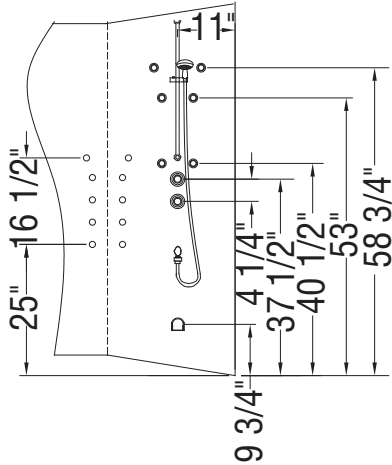

Left foot rest / Right seat

MAAX IES 1/2 positioning

MAAX IES 3/4 positioning

Plane surface for the installation of the valve 8-in. diameter

All dimensions are approximate. Structure measurements must be verified against the unit to ensure proper fit.