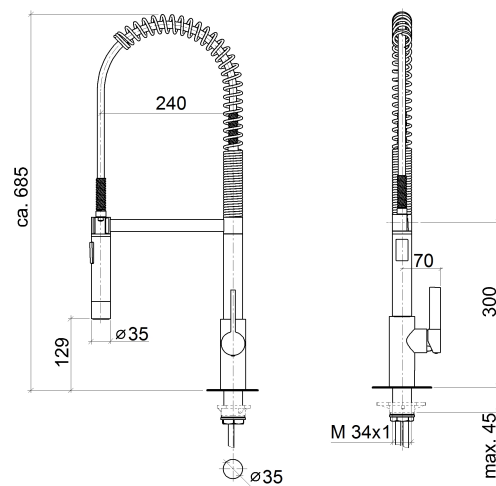

Product specifications

• **9 1/2" projection**

- Pivotal 360°
- Total height 26 5/8"
- Height to aerator/spout outlet 4 5/8"
- 1 3/8" hole diameter
- Aerator and sprayface function
- Ceramic disc cartridge
- Descaling system
- Water flow rate limited to max. 1.5 gpm
- low lead compliant

Internal backflow preventer.

[ADA]

Surfaces

- chrome 33860875-000010
- matt platinum 33860875-060010
- platinum 33860875-080010

Exploded assembly drawing

Order quantity

No.	Article number	Name	Installation quantity
1	09160203590	spring	1
2	093002065ff	hose	1
3	09230104690	back-flow preventer	1
4	09230104090	back-flow preventer	1
5	09300106710ff	adaptor	1
6	09141007790	seal	1
7	09141502490	ring	2
8	04172002900ff	holder	1
9	09184011890	sleeve	1
10	04121109210ff	shower	1
11	09141010090	seal	1
12	09281012290	ring	1
13	09111007110ff	connection	1
14	09141005590	seal	1
15	09311111390	pin	1
16	09150506190	cartridge	1
17	0428101480090	accessories	1
18	092404107ff	nut	1
19	092079040ff	handle	1
20	09311103090	pin	1
21	09312001790	plug	1
22	09300111190	sleeve	1
23	09141003690	seal	1
24	0423100440290	fixing set	1
25	0430040450090	hose	2