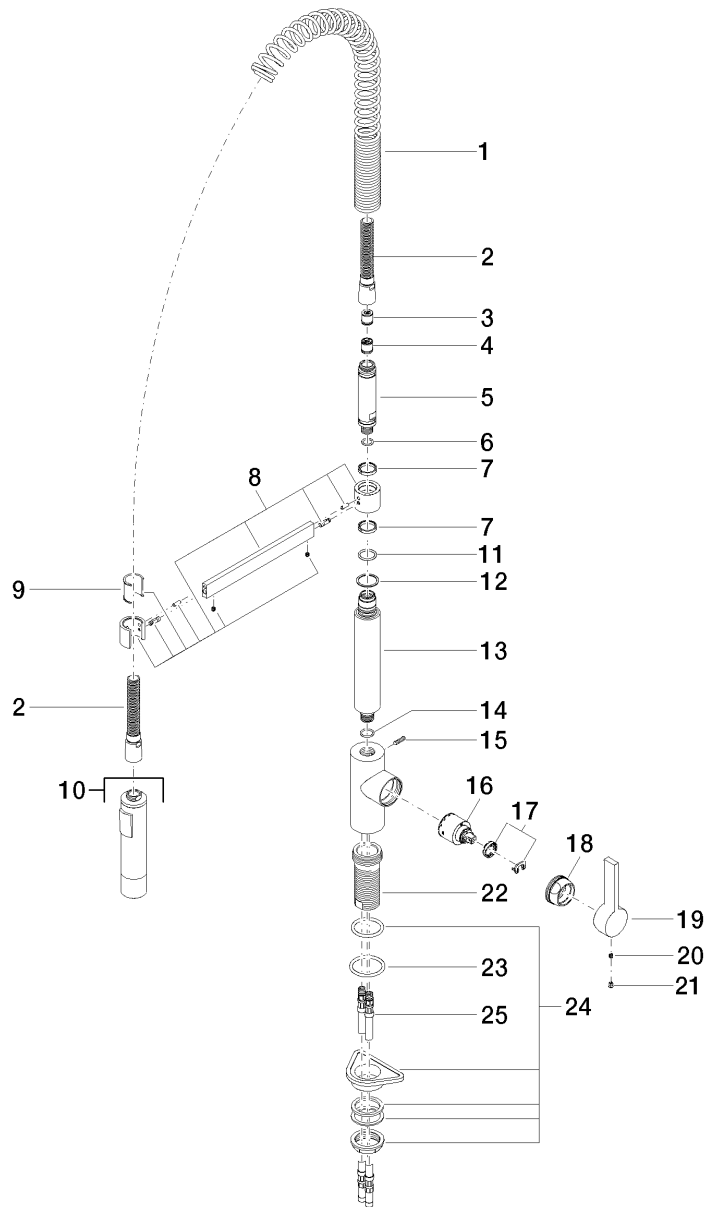

Product specifications

• **9 1/2" projection**

- Pivotal 360°
- Total height 26 5/8"
- Height to aerator/spout outlet 4 5/8"
- 1 3/8" hole diameter
- Aerator and sprayface function
- Ceramic disc cartridge
- Descaling system
- Water flow rate limited to max. 1.5 gpm
- low lead compliant

Internal backflow preventer.

[ADA]

Surfaces

- chrome 33860875-000010
- matt platinum 33860875-060010
- platinum 33860875-080010

Exploded assembly drawing

Order quantity

No.	Article number	Name	Installation quantity
1	09160203590	spring	1
2	093002065ff	hose	1
3	09230104690	back-flow preventer	1
4	09230104090	back-flow preventer	1
5	09300106710ff	adaptor	1
6	09141007790	seal	1
7	09141502490	ring	2
8	04172002900ff	holder	1
9	09184011890	sleeve	1
10	04121109210ff	shower	1
11	09141010090	seal	1
12	09281012290	ring	1
13	09111007110ff	connection	1
14	09141005590	seal	1
15	09311111390	pin	1
16	09150506190	cartridge	1
17	0428101480090	accessories	1
18	092404107ff	nut	1
19	092079040ff	handle	1
20	09311103090	pin	1
21	09312001790	plug	1
22	09300111190	sleeve	1
23	09141003690	seal	1
24	0423100440290	fixing set	1
25	0430040450090	hose	2