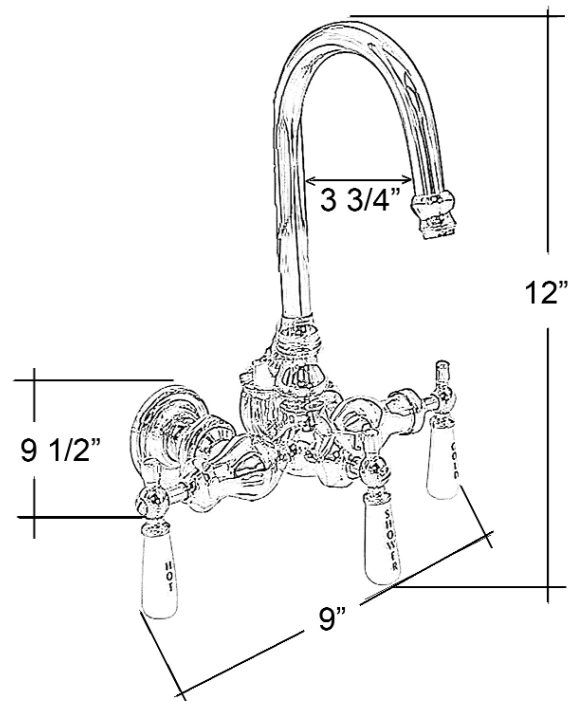

TUB FILLER WITH DIVERTER

Cat. No.
4013

L: 12"
W: 9"
D: 9 1/2"

Features:

- ▶ Code Gooseneck Spout
- ▶ 1/4 Turn Ceramic Disc Cartridges
- ▶ 3 3/8" Centers
- ▶ 62" Riser Included
- ▶ 3/4" Nipples
- ▶ Cast Iron Tub Use Only
- ▶ Includes Plastic Shower Head
- ▶ 4195WS Wall Support to be purchased separately

Finishes:

CP Polished Chrome

Dimensions are nominal and may vary. Dimensions and specifications subject to change without notice.