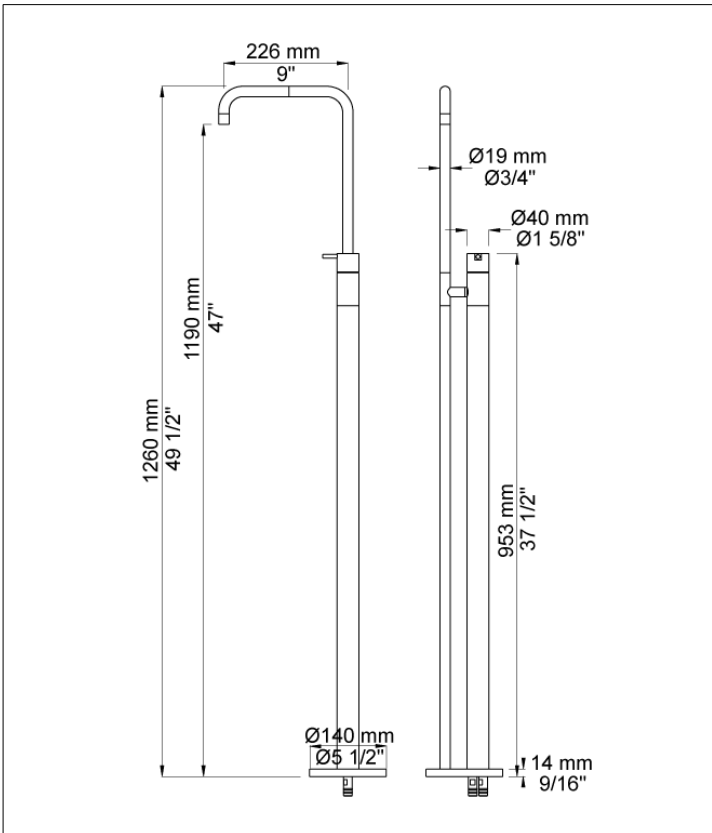

Date: _____

Client: _____

Project: _____

VOLA product: FS2

FS2

Free-standing wash basin mixer. Height 1260 mm.
 FS2 UP = Build-in part for free-standing wash basin mixer.
 FS2 AP = Trim part for free-standing wash basin mixer.
 If the floor covering is greater than 15 mm, extensions should be specified when ordering the FS2. All extensions supplied with the FS2 are free of charge.

Flow

	Bar:	1,0	2,0	3,0	4,0	5,0
FS2	(l/min)	5,0	5,0	5,0	5,0	5,0

Available in colours

- Color 16, Polished chrome
- Color 19, Natural brass
- Color 20, Brushed chrome
- Color 40, Brushed stainless steel