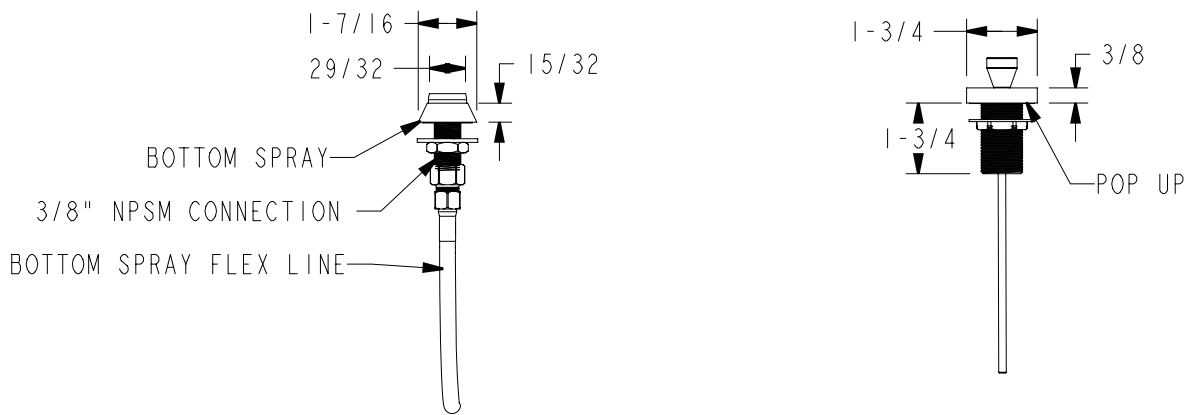

All measurements in inches

Image NOT to Scale

We reserve the right to make revisions without notice in the design of fixtures or in packaging unless this right has specifically been waived at the time the order is accepted.

This product meets ANSI/NSF Standard 61, Sect. 9, Safe Drinking Water Act - Lead Content and Leaching

MANUFACTURED :: CALIFORNIA, US (CNC) COMPUTER NUMERIC CONTROL

MATERIAL :: SOLID BRASS

WEIGHT(LBS.) ::