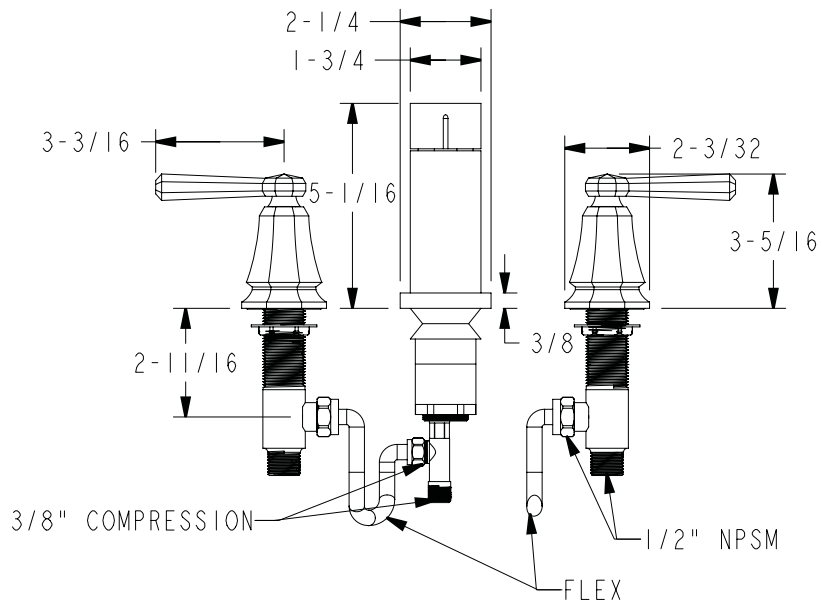

All measurements in inches

Image NOT to Scale

We reserve the right to make revisions without notice in the design of fixtures or in packaging unless this right has specifically been waived at the time the order is accepted.

This product meets ANSI/NSF Standard 61, Sect. 9, Safe Drinking Water Act - Lead Content and Leaching

MANUFACTURED :: CALIFORNIA, US (CNC) COMPUTER NUMERIC CONTROL

MATERIAL :: SOLID BRASS

WEIGHT(LBS.) ::