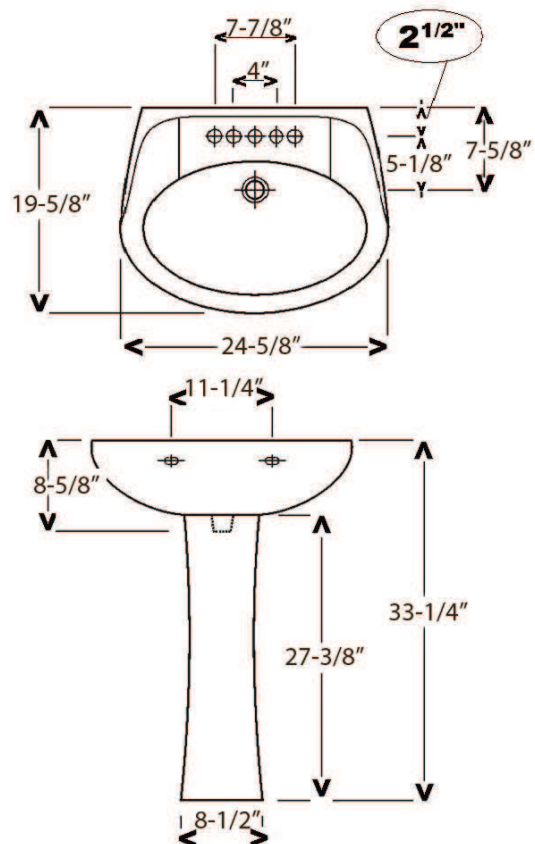

# DEVON PEDESTAL LAVATORY

Cat. No.  
3-23X

W: 24 5/8"  
D: 19 5/8"  
H: 33 1/4"  
Flange: 1 5/8"

## Interior Dimensions:

Basin Interior: 20 5/8"W x 12 1/2"D  
Basin Depth: 5 3/4"  
Mount bolts height: 31 3/4"  
Mount holes cc: 11 1/4"  
Faucet and spout holes: 1 1/8" for 4"  
1 3/8" for 8"

Dimensions of fixture are nominal and may vary within the range of tolerances established by ASME Standard A112.19.2-2008. Dimensions and specifications subject to change without notice.